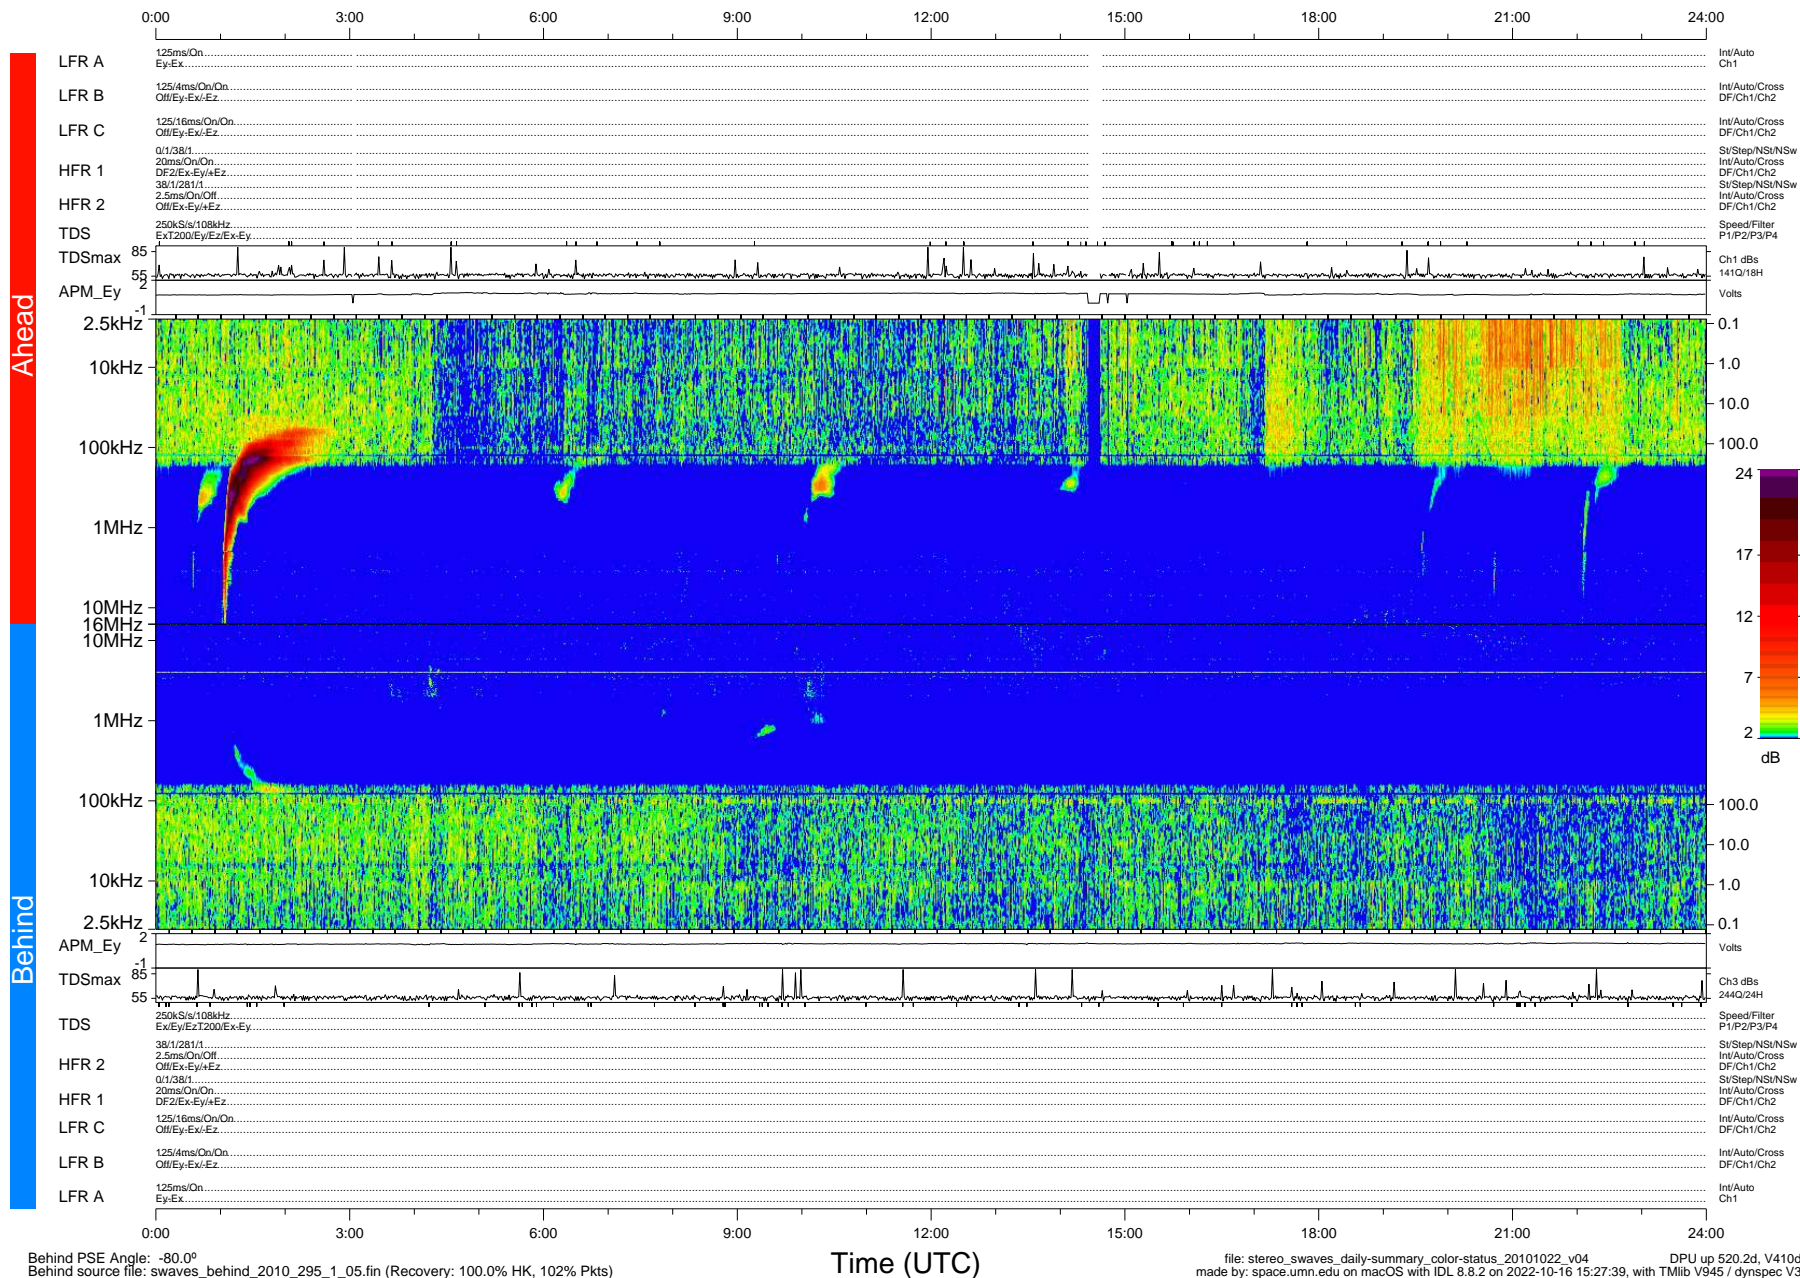

STEREO/WAVES Daily Summary - 22-Oct-2010 (DOY 295)

Ahead source file: swaves_ahead_2010_295_1_04.fin (Recovery: 99.0% HK, 86% Pkts)
Ahead PSE Angle: 83.8°

DPU up 444.4d, V410d12

Behind PSE Angle: -80.0°
Behind source file: swaves_behind_2010_295_1_05.fin (Recovery: 100.0% HK, 102% Pkts)

Time (UTC)