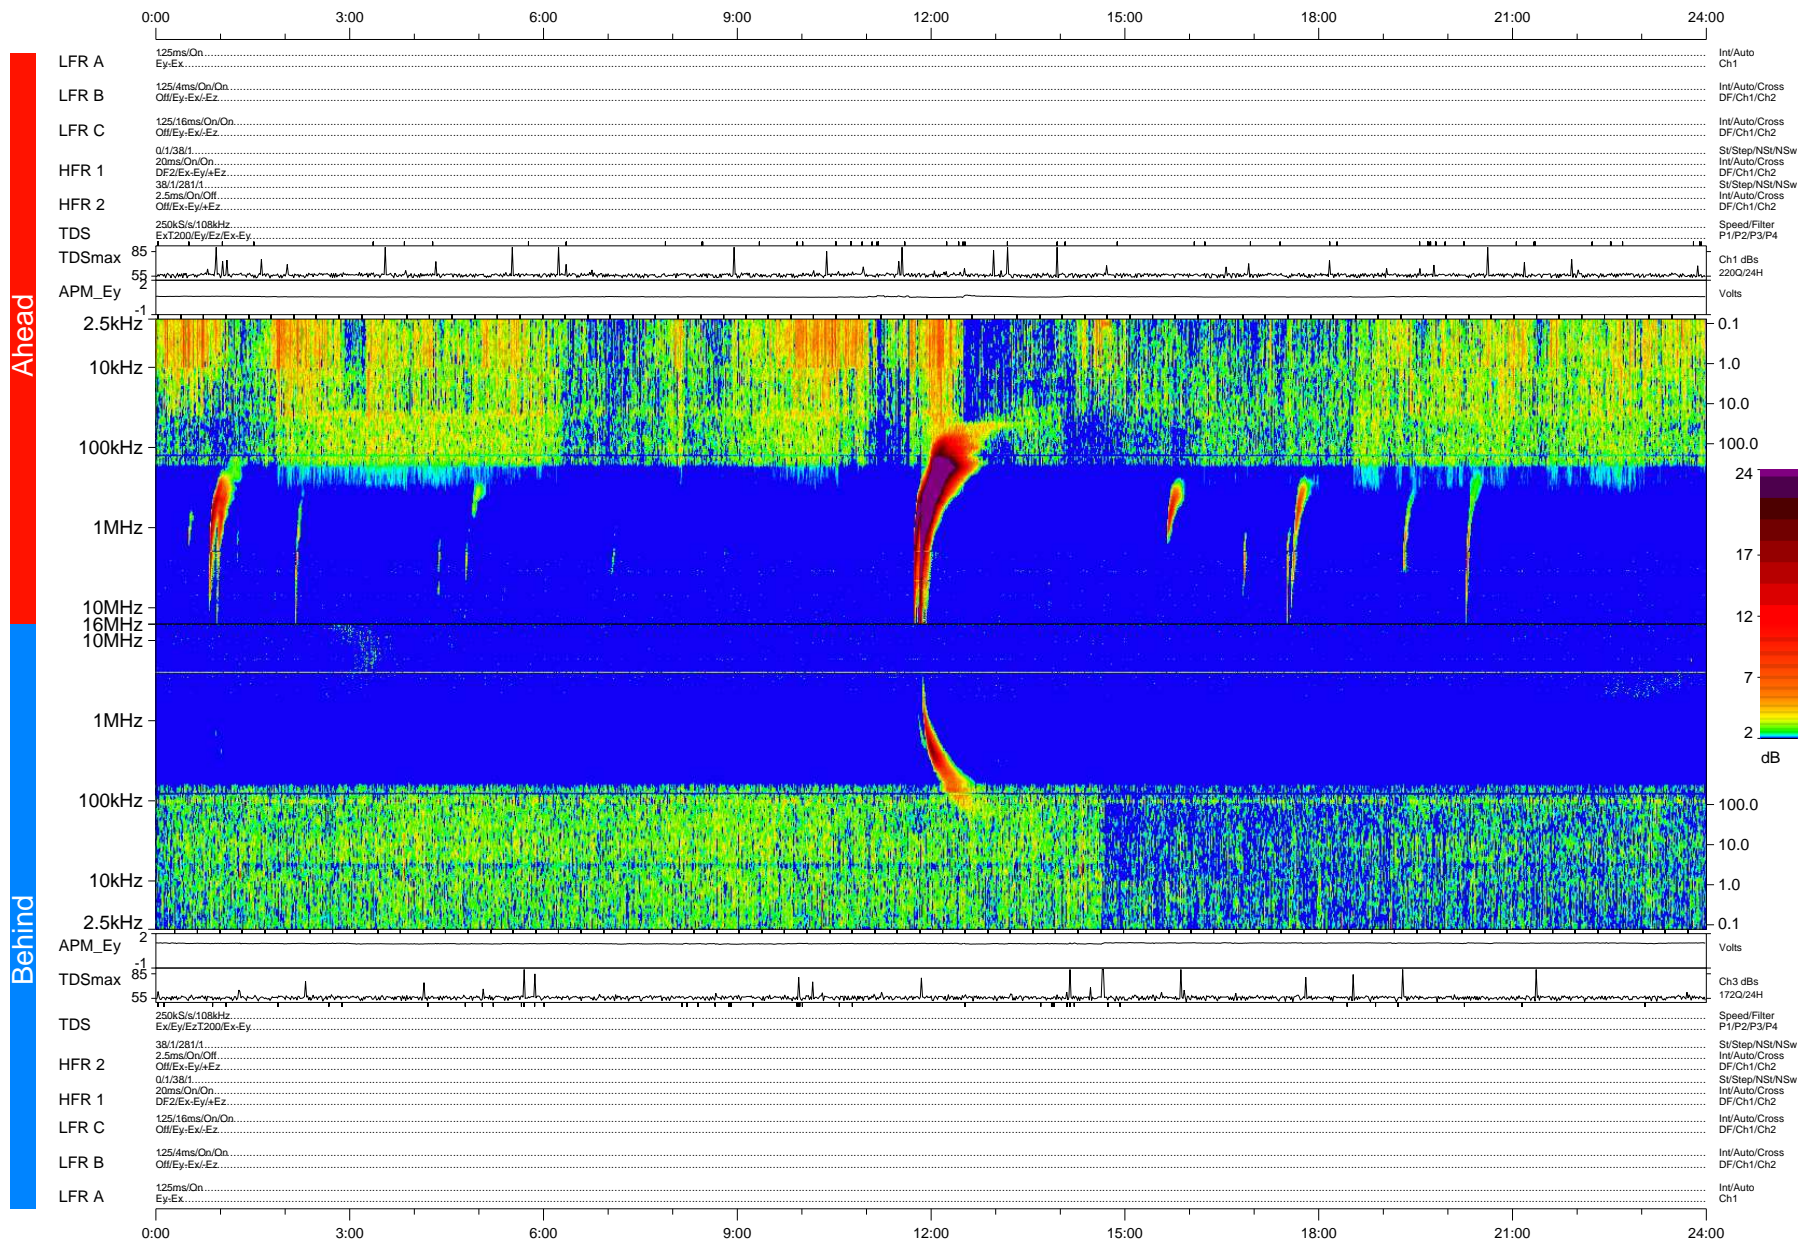

STEREO/WAVES Daily Summary - 20-Oct-2010 (DOY 293)

Ahead source file: swaves_ahead_2010_293_1_04.fin (Recovery: 100.0% HK, 98% Pkts)
Ahead PSE Angle: 83.7°

DPU up 442.4d, V410d12

Behind PSE Angle: -79.7°
Behind source file: swaves_behind_2010_293_1_04.fin (Recovery: 100.0% HK, 91% Pkts)

Time (UTC)