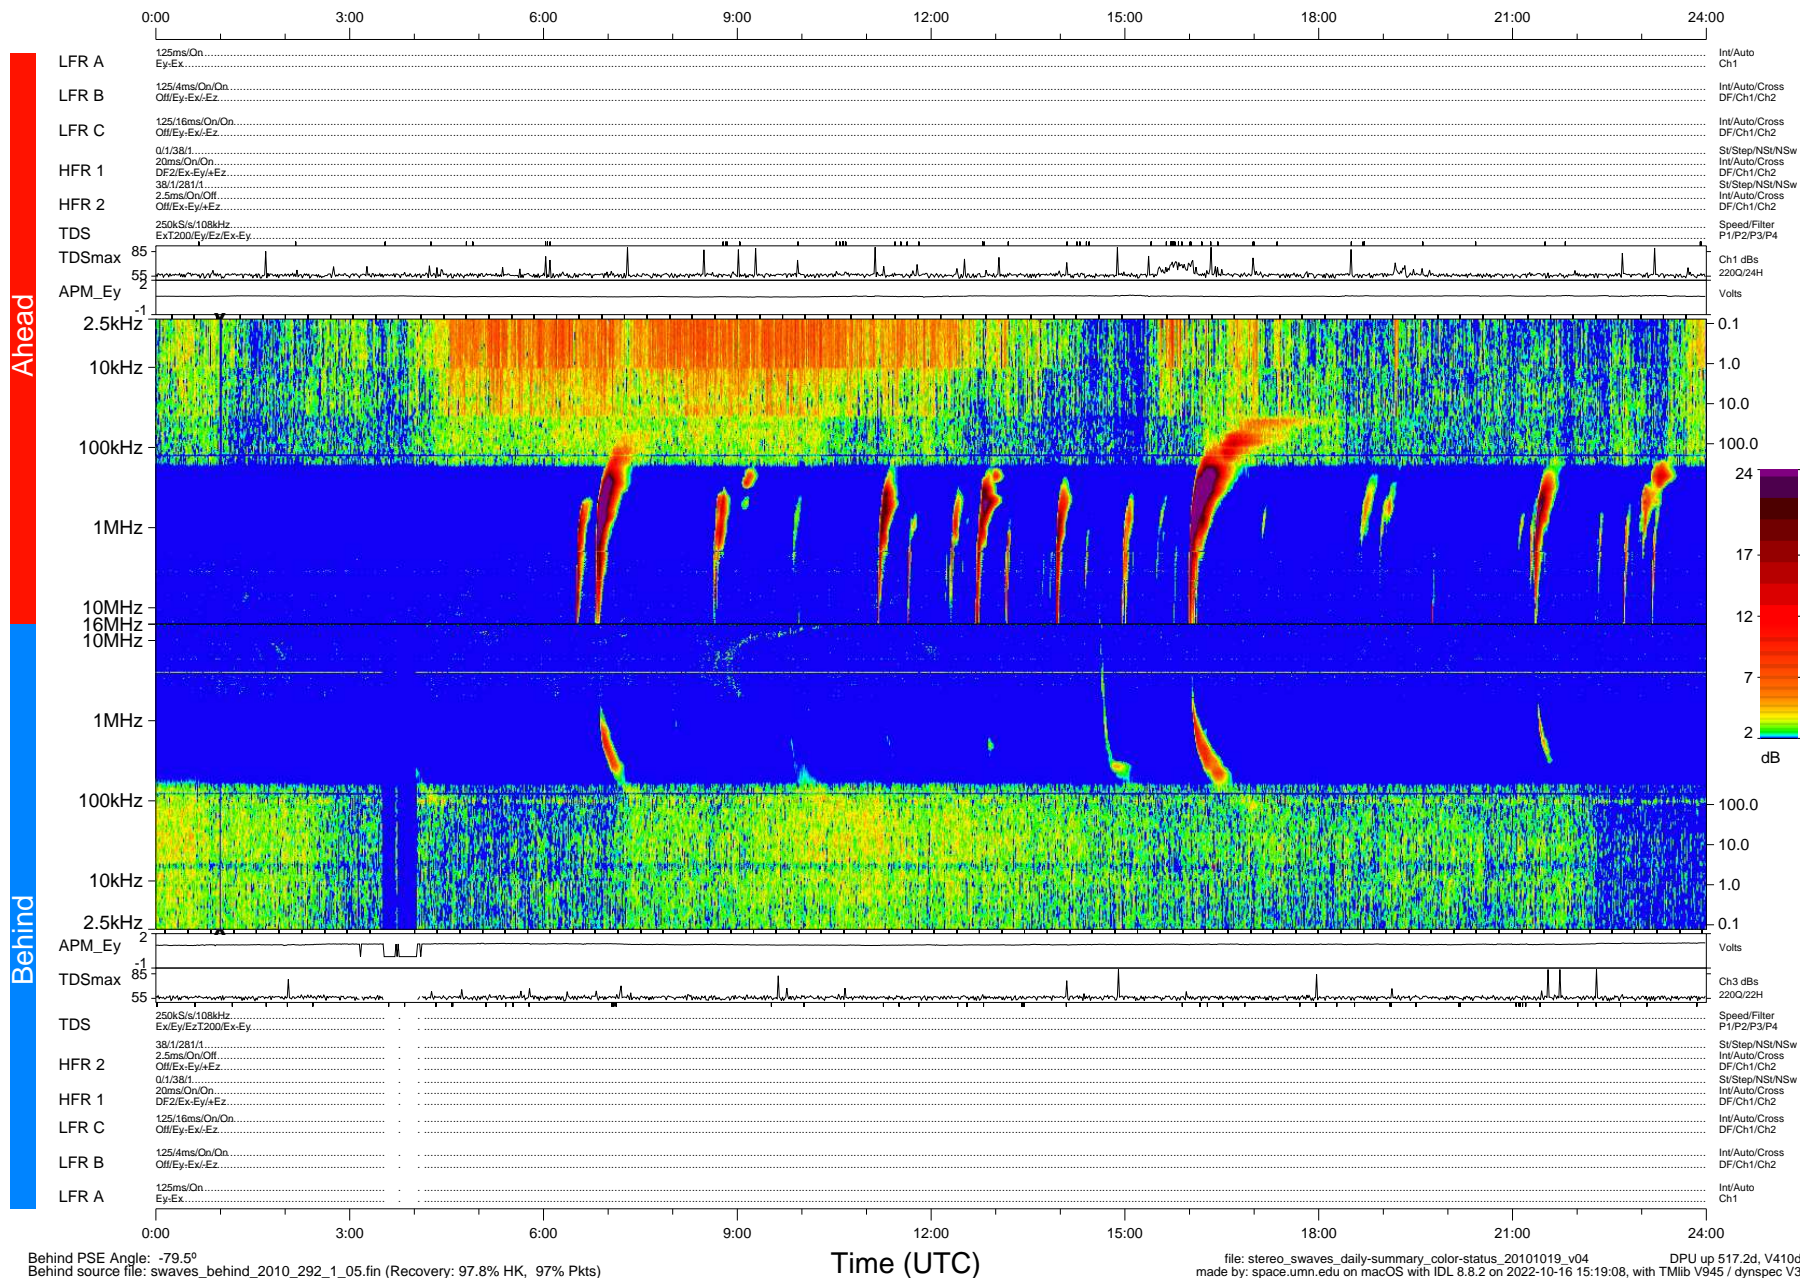

STEREO/WAVES Daily Summary - 19-Oct-2010 (DOY 292)

Ahead source file: swaves_ahead_2010_292_1_04.fin (Recovery: 100.0% HK, 98% Pkts)
Ahead PSE Angle: 83.7°

DPU up 441.4d, V410d12

Behind PSE Angle: -79.5°
Behind source file: swaves_behind_2010_292_1_05.fin (Recovery: 97.8% HK, 97% Pkts)

Time (UTC)