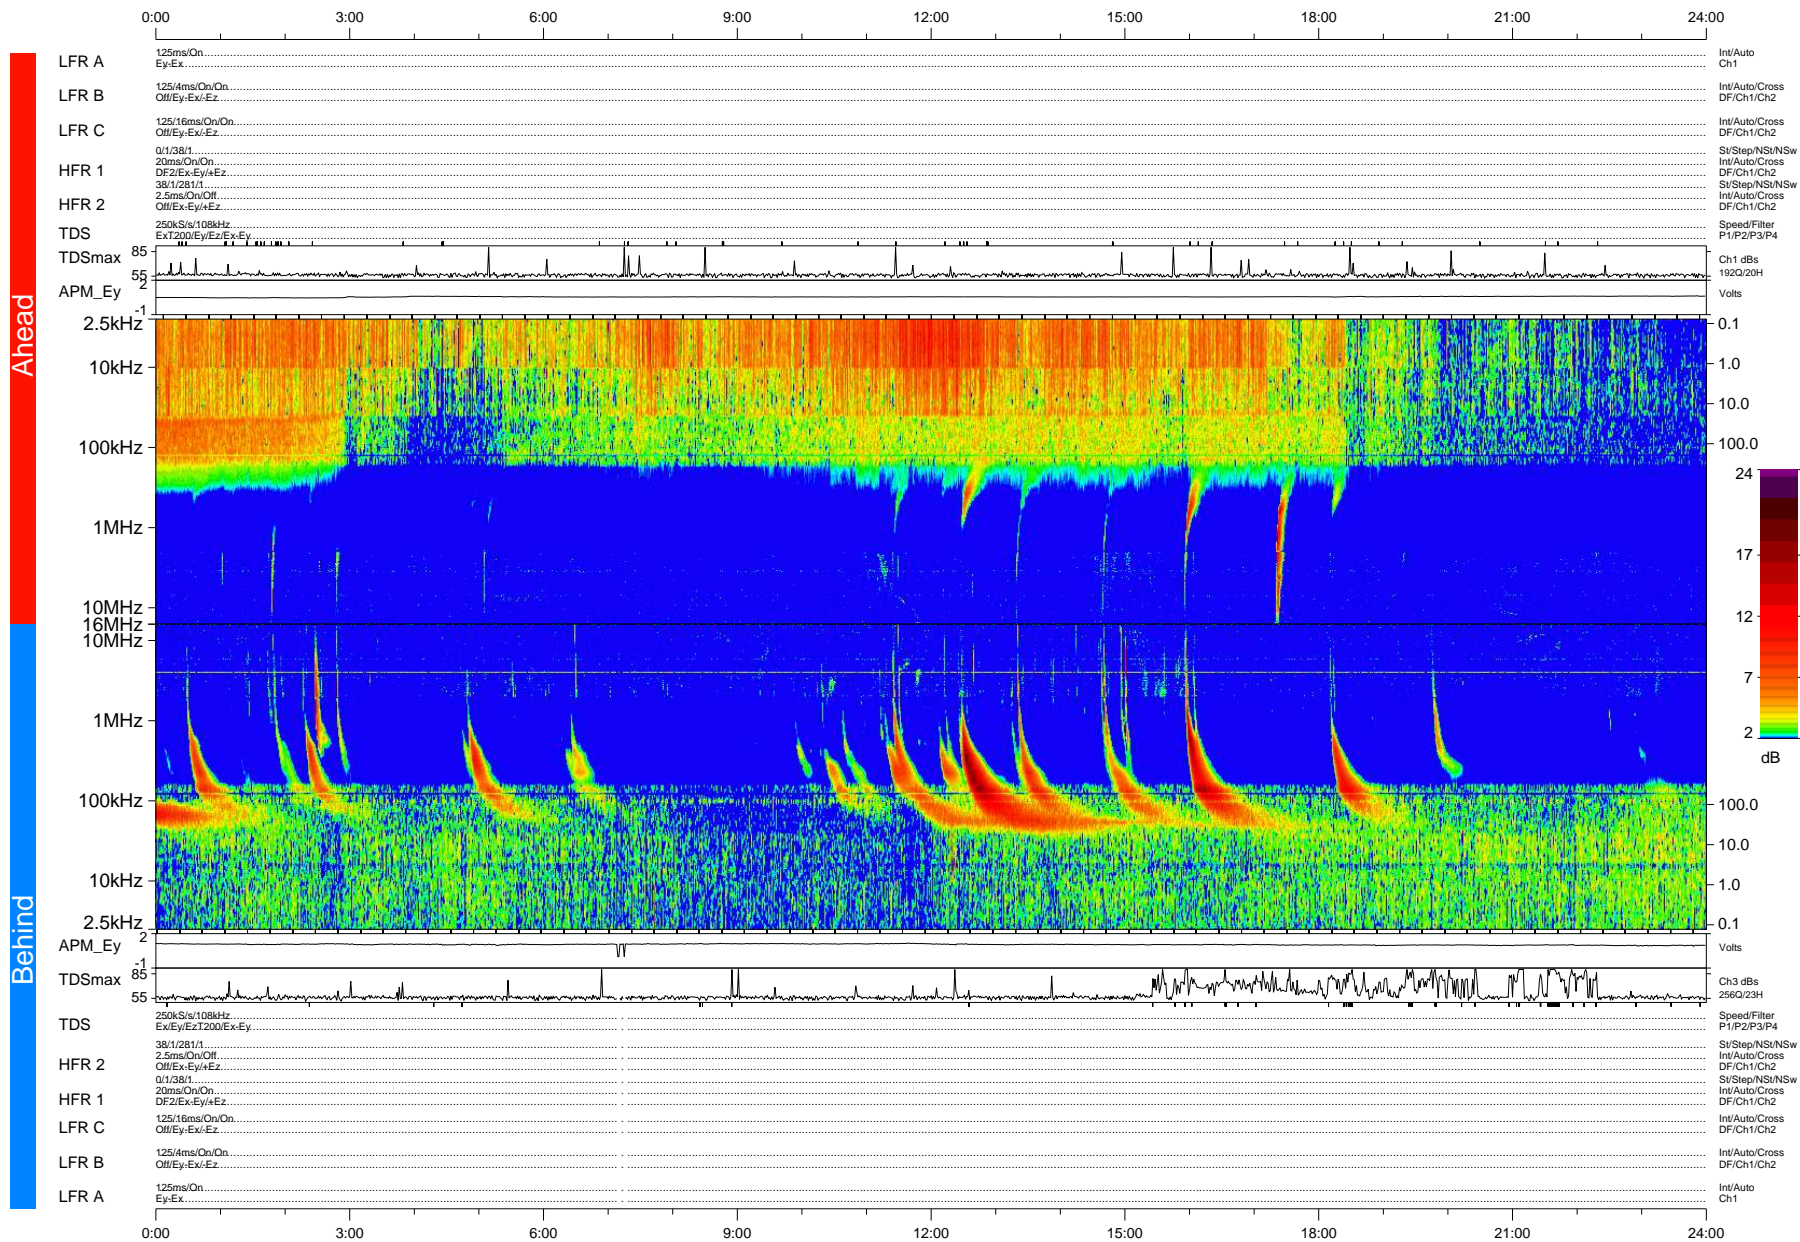

STEREO/WAVES Daily Summary - 18-Oct-2010 (DOY 291)

Ahead source file: swaves_ahead_2010_291_1_04.fin (Recovery: 100.0% HK, 93% Pkts)
 Ahead PSE Angle: 83.6°

DPU up 440.4d, V410d12

Behind PSE Angle: -79.4°
 Behind source file: swaves_behind_2010_291_1_05.fin (Recovery: 99.8% HK, 104% Pkts)

Time (UTC)

file: stereo_swaves_daily-summary_color-status_20101018_v04
 made by: space.umn.edu on macOS with IDL 8.8.2 on 2022-10-16 15:16:17, with TMLib V945 / dynspec V311

DPU up 516.2d, V410d13