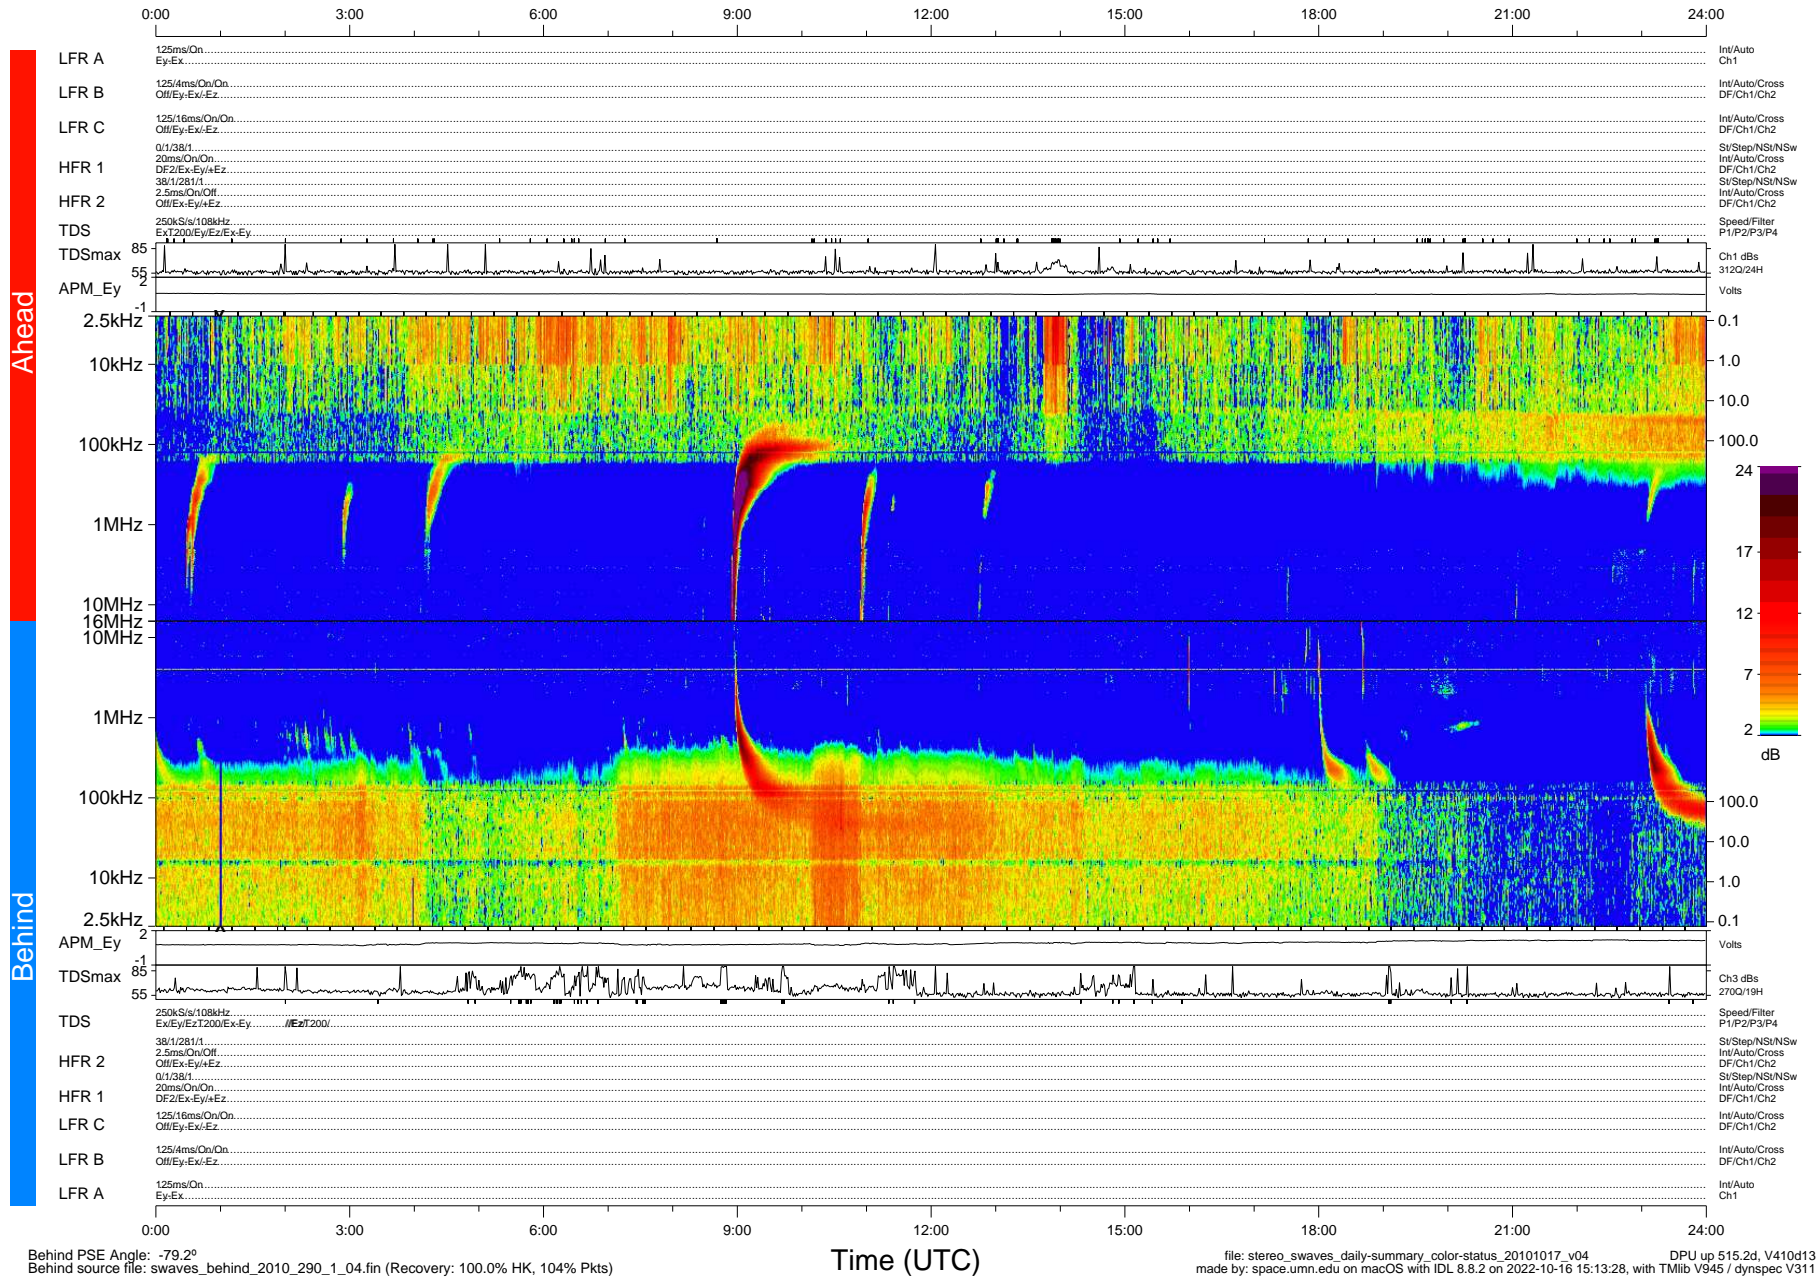

STEREO/WAVES Daily Summary - 17-Oct-2010 (DOY 290)

Ahead source file: swaves_ahead_2010_290_1_04.fin (Recovery: 100.0% HK, 111% Pkts)
Ahead PSE Angle: 83.6°

DPU up 439.4d, V410d12

Behind PSE Angle: -79.2°
Behind source file: swaves_behind_2010_290_1_04.fin (Recovery: 100.0% HK, 104% Pkts)

Time (UTC)