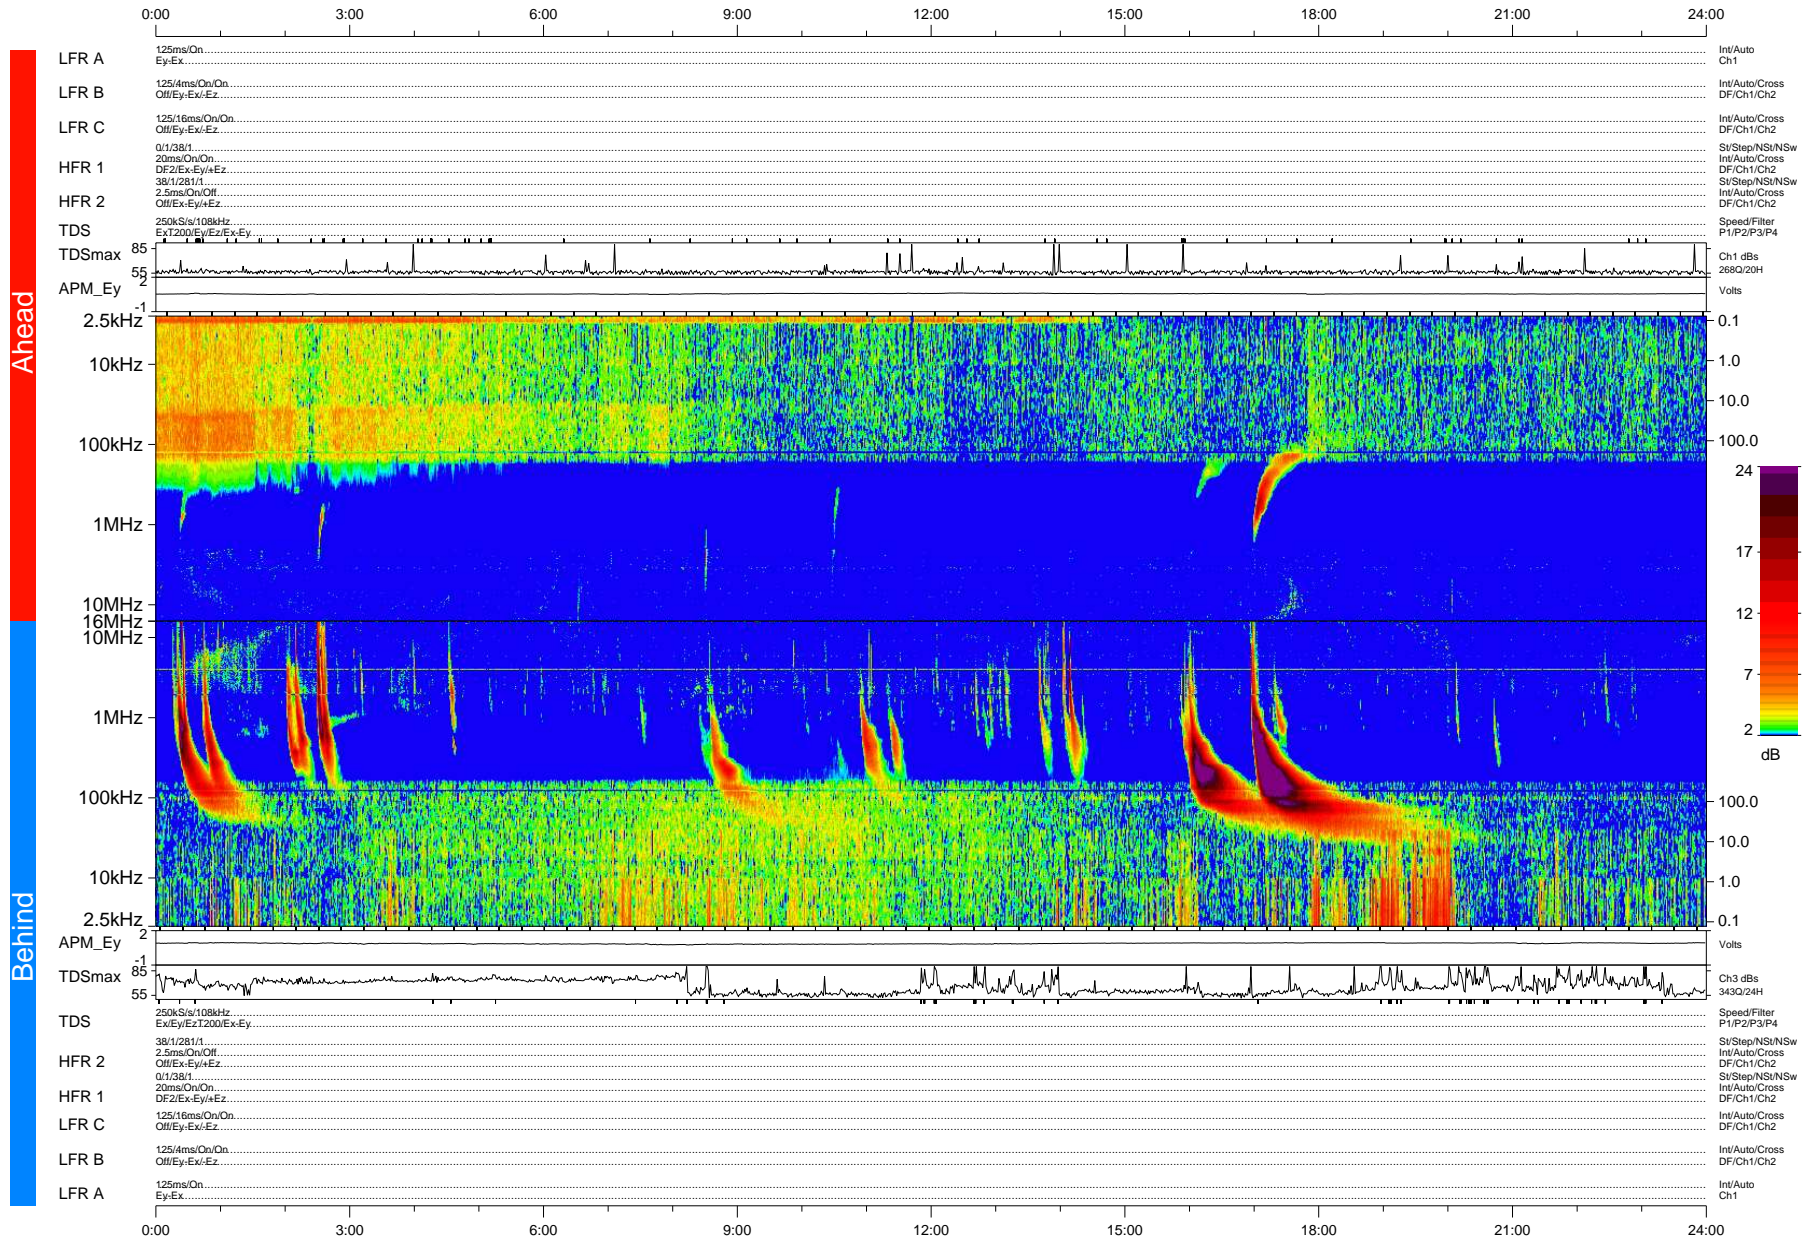

STEREO/WAVES Daily Summary - 14-Oct-2010 (DOY 287)

Ahead source file: swaves_ahead_2010_287_1_04.fin (Recovery: 100.0% HK, 104% Pkts)
 Ahead PSE Angle: 83.5°

DPU up 436.4d, V410d12

Behind PSE Angle: -78.8°
 Behind source file: swaves_behind_2010_287_1_04.fin (Recovery: 100.0% HK, 116% Pkts)

Time (UTC)

file: stereo_swaves_daily-summary_color-status_20101014_v04
 made by: space.umn.edu on macOS with IDL 8.8.2 on 2022-10-16 15:04:55, with TMLib V945 / dynspec V311

DPU up 512.2d, V410d13