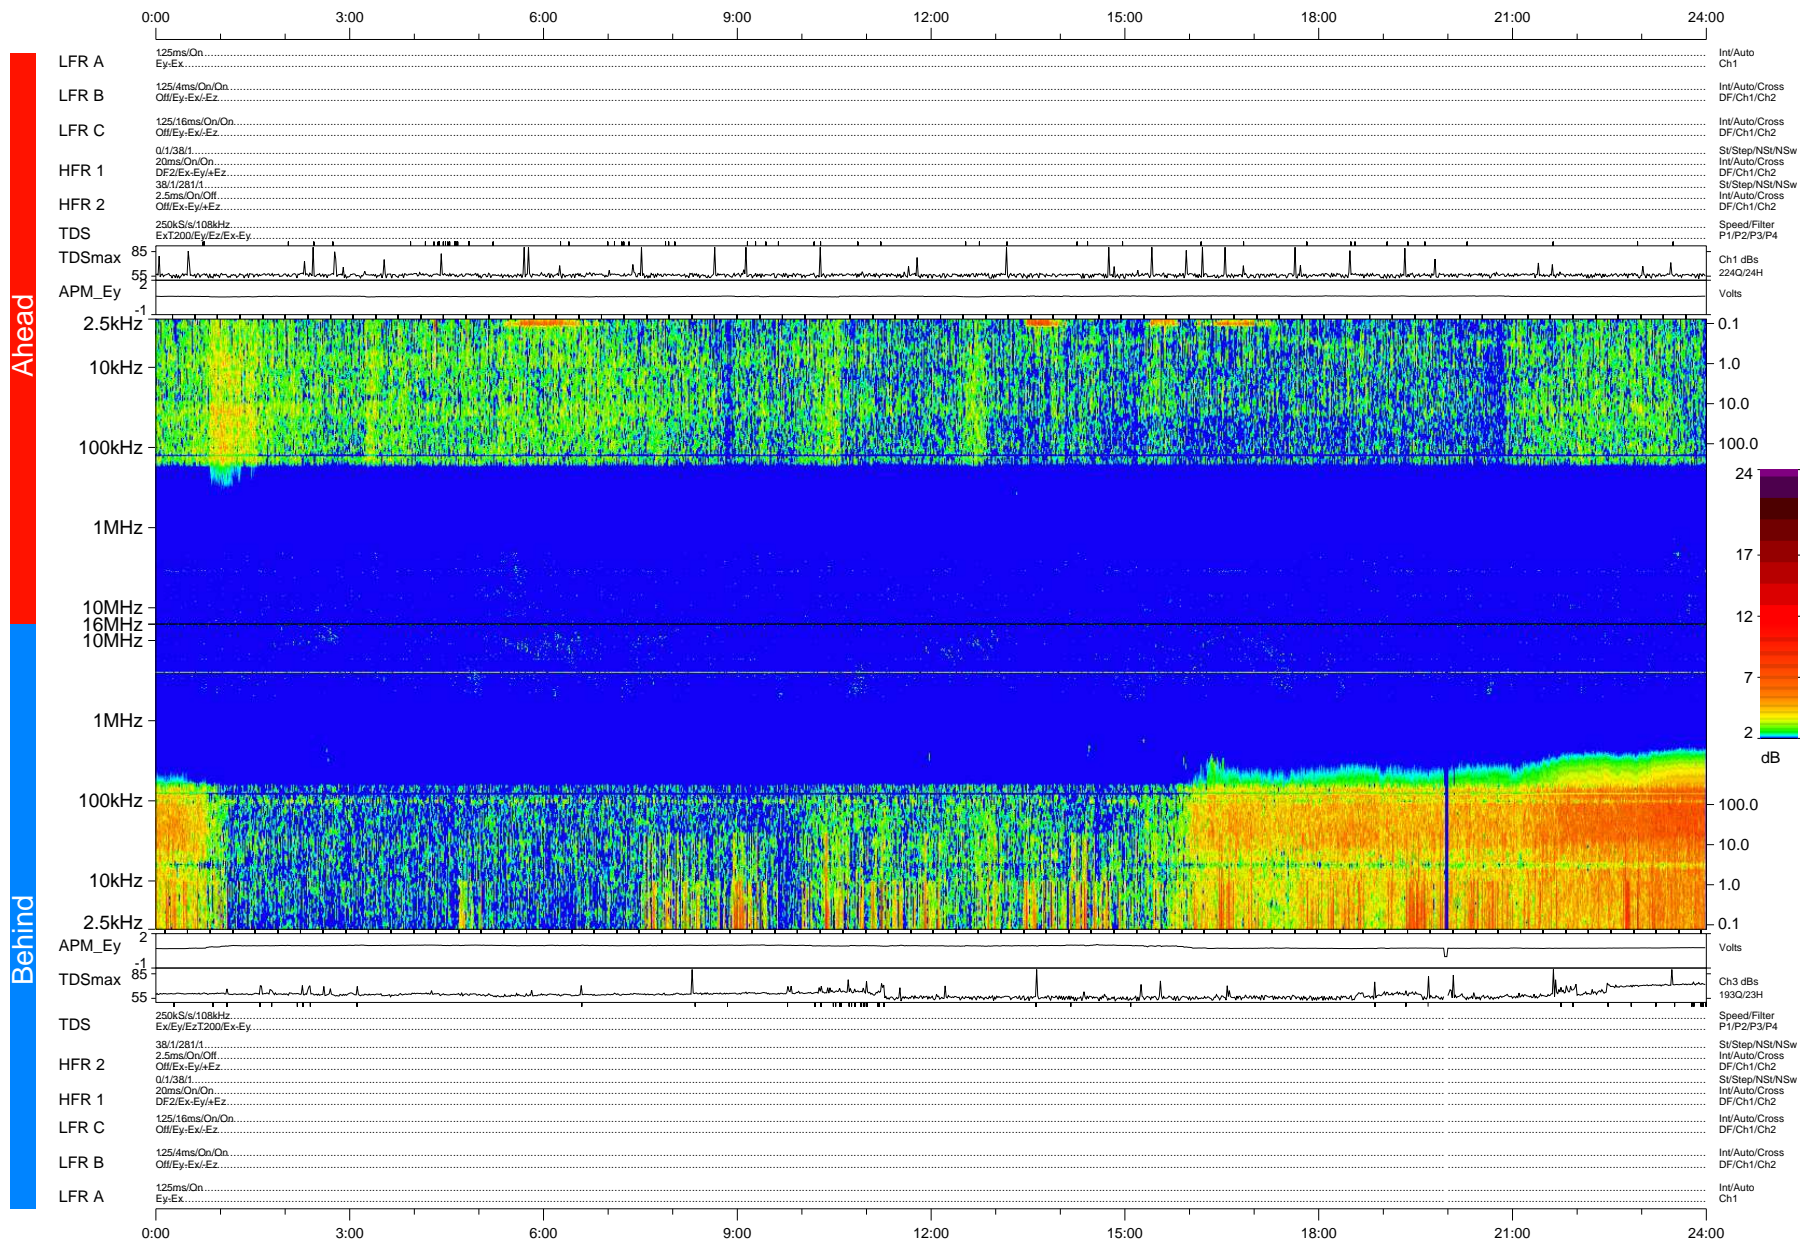

STEREO/WAVES Daily Summary - 12-Oct-2010 (DOY 285)

Ahead source file: swaves_ahead_2010_285_1_04.fin (Recovery: 100.0% HK, 98% Pkts)
Ahead PSE Angle: 83.3°

DPU up 434.4d, V410d12

Behind PSE Angle: -78.6°
Behind source file: swaves_behind_2010_285_1_04.fin (Recovery: 99.8% HK, 94% Pkts)

Time (UTC)