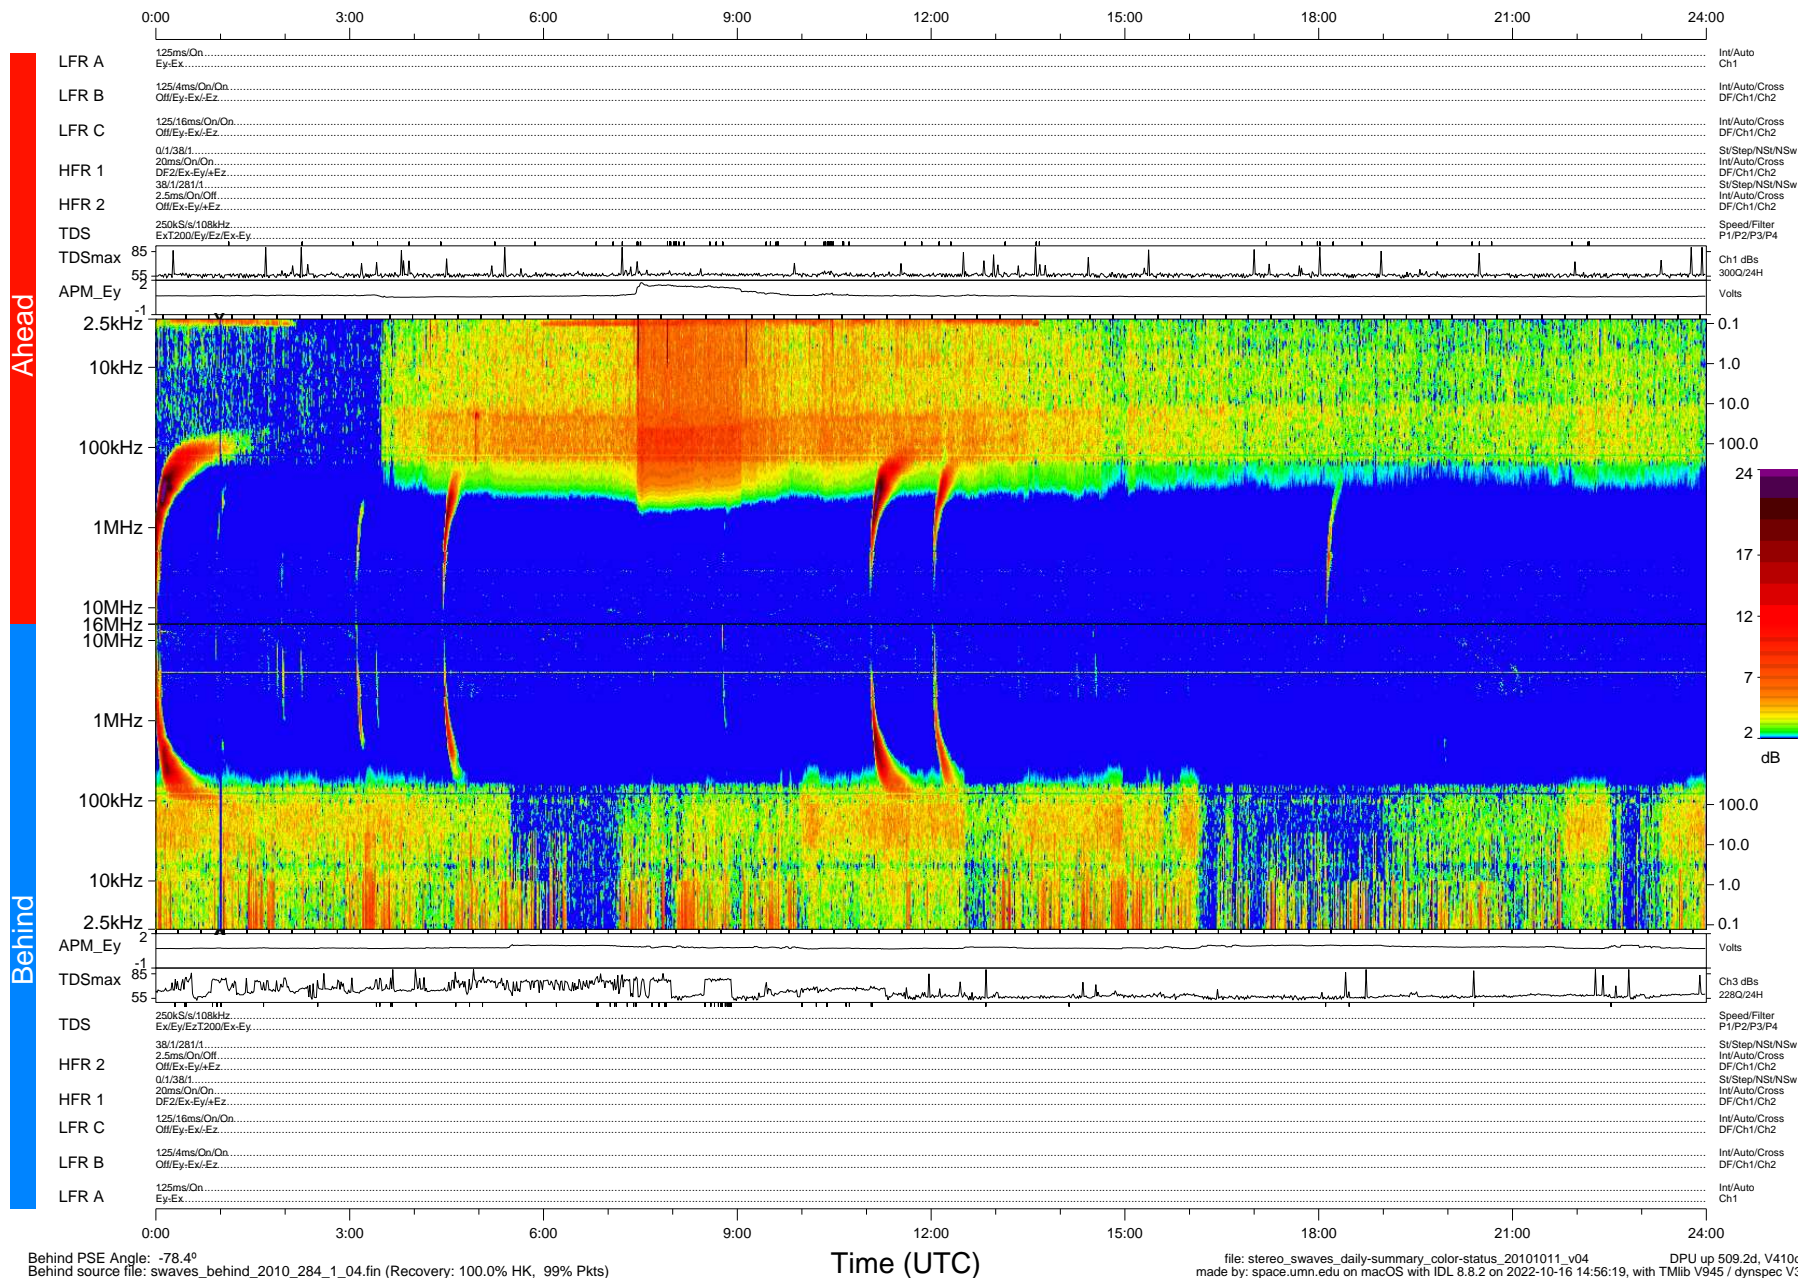

STEREO/WAVES Daily Summary - 11-Oct-2010 (DOY 284)

Ahead source file: swaves_ahead_2010_284_1_04.fin (Recovery: 100.0% HK, 110% Pkts)
Ahead PSE Angle: 83.3°

DPU up 433.4d, V410d12

Behind PSE Angle: -78.4°
Behind source file: swaves_behind_2010_284_1_04.fin (Recovery: 100.0% HK, 99% Pkts)

Time (UTC)