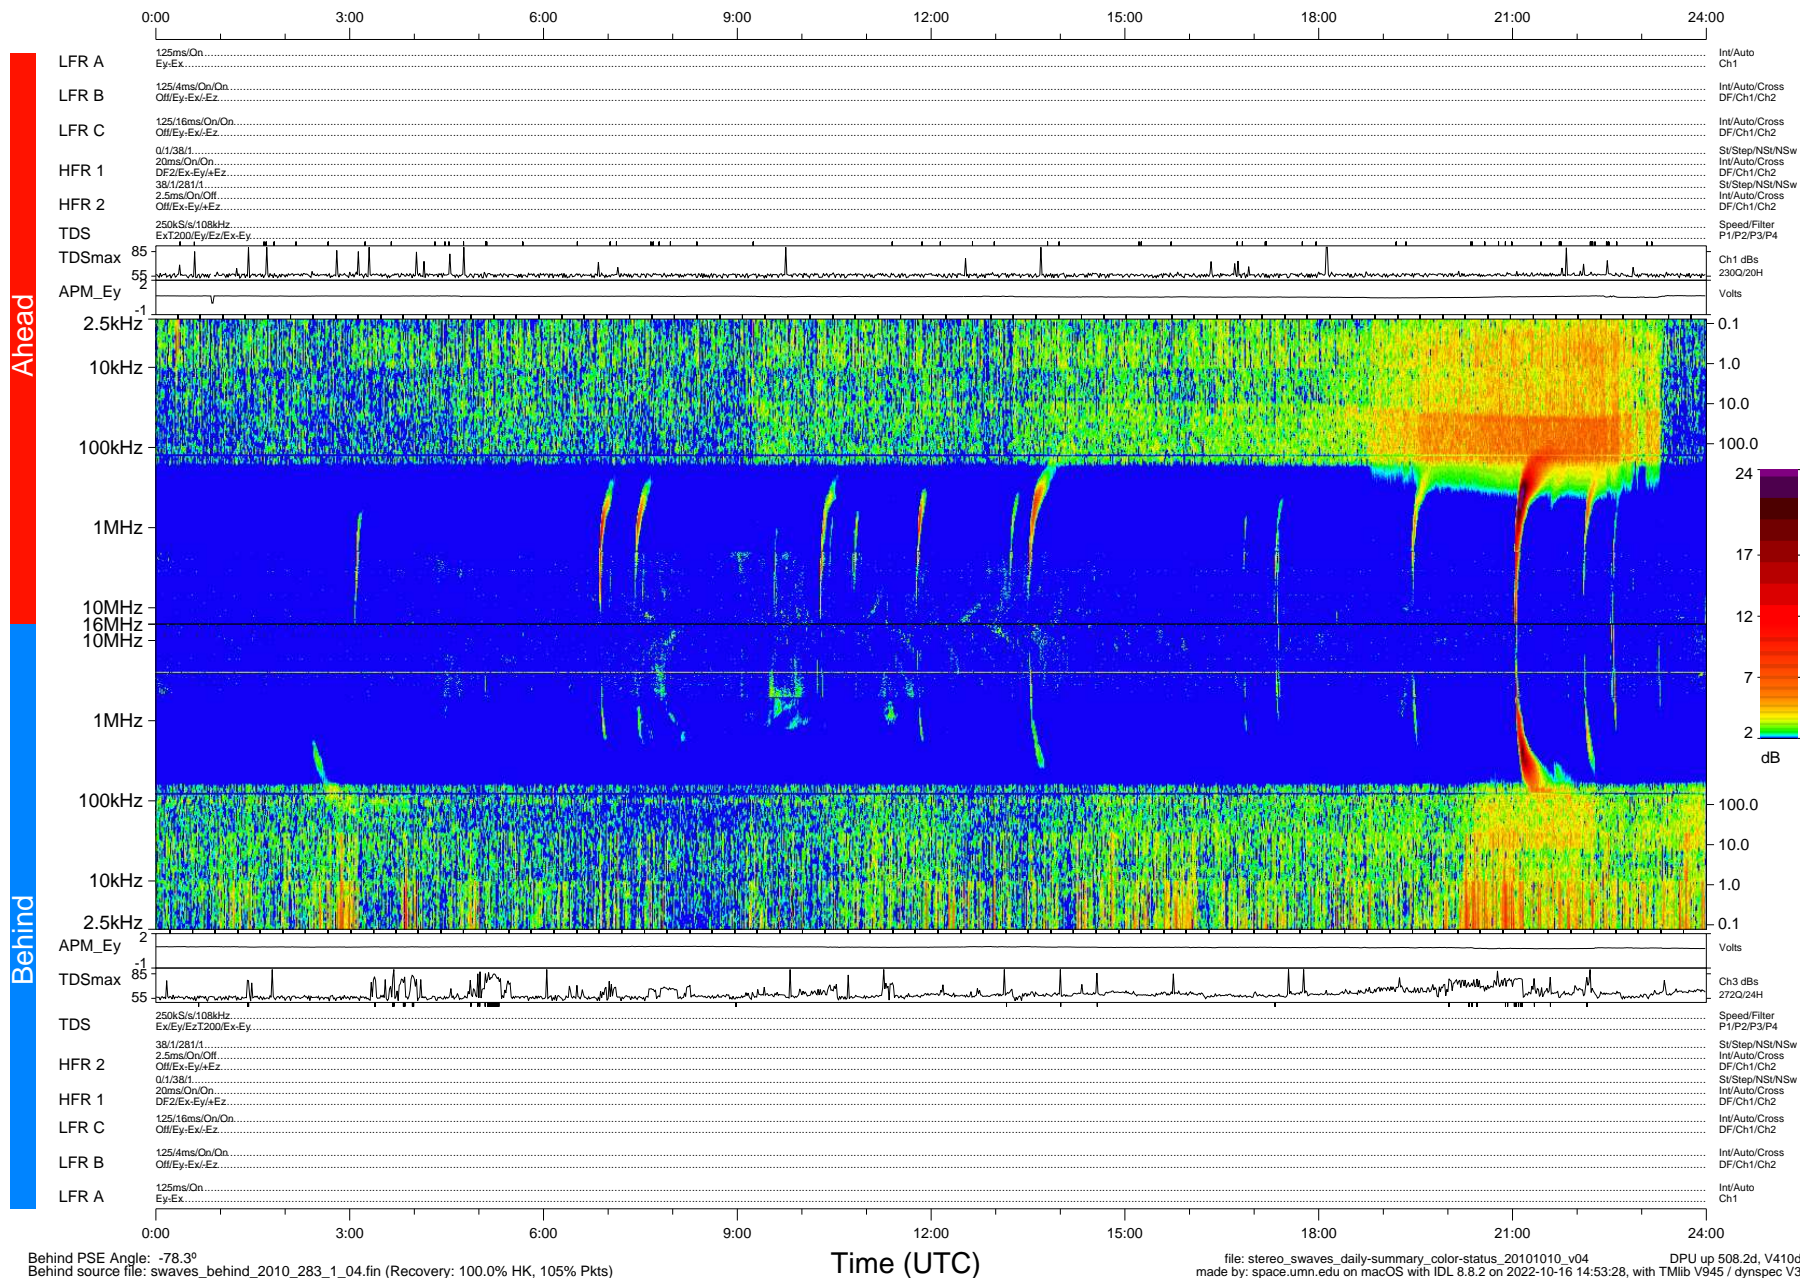

STEREO/WAVES Daily Summary - 10-Oct-2010 (DOY 283)

Ahead source file: swaves_ahead_2010_283_1_04.fin (Recovery: 99.9% HK, 99% Pkts)
 Ahead PSE Angle: 83.3°

DPU up 432.4d, V410d12

Behind PSE Angle: -78.3°
 Behind source file: swaves_behind_2010_283_1_04.fin (Recovery: 100.0% HK, 105% Pkts)