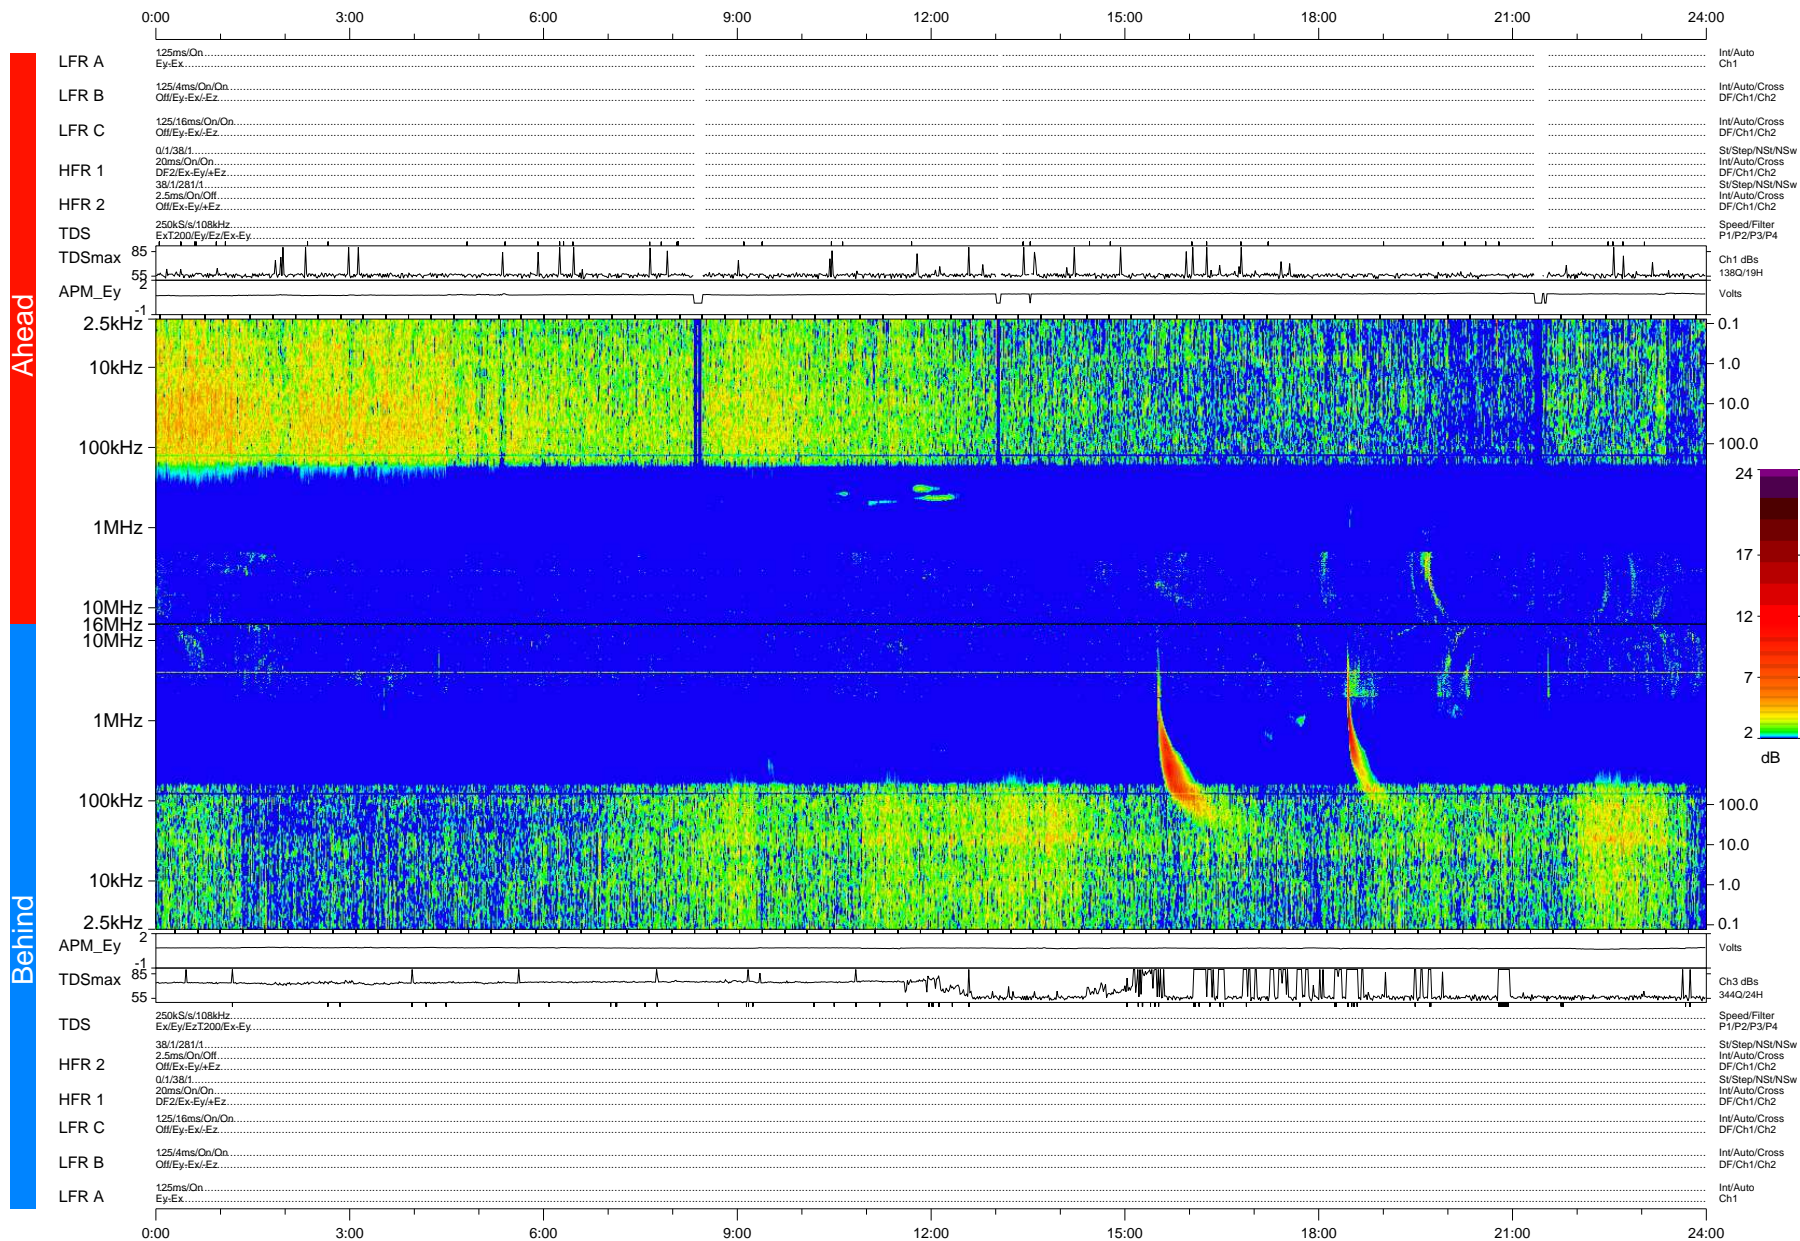

STEREO/WAVES Daily Summary - 08-Oct-2010 (DOY 281)

Ahead source file: swaves_ahead_2010_281_1_04.fin (Recovery: 98.5% HK, 85% Pkts)
Ahead PSE Angle: 83.2°

DPU up 430.4d, V410d12

Behind PSE Angle: -78.0°
Behind source file: swaves_behind_2010_281_1_04.fin (Recovery: 100.0% HK, 116% Pkts)

Time (UTC)