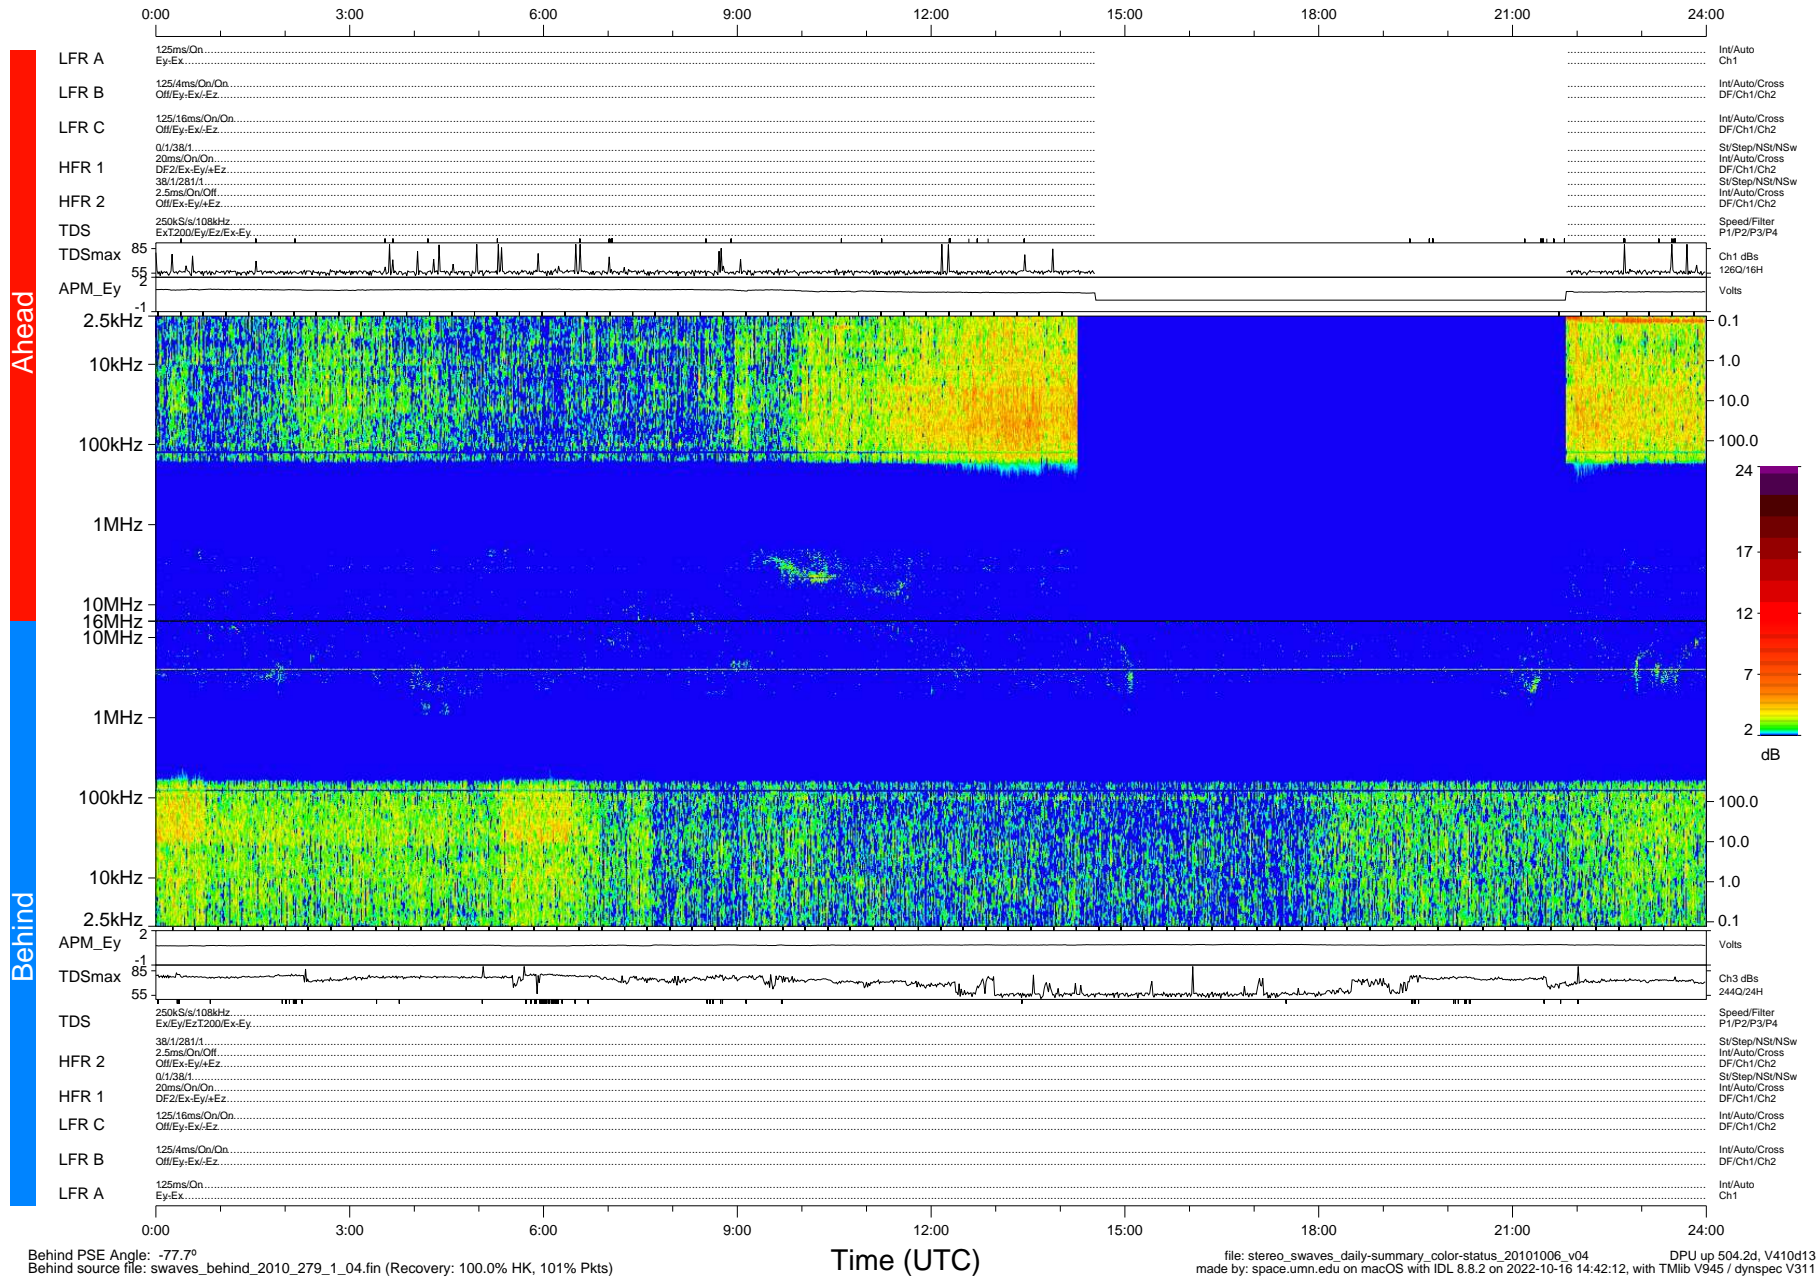

STEREO/WAVES Daily Summary - 06-Oct-2010 (DOY 279)

Ahead source file: swaves_ahead_2010_279_1_04.fin (Recovery: 69.7% HK, 64% Pkts)
Ahead PSE Angle: 83.1°

DPU up 428.4d, V410d12

Behind PSE Angle: -77.7°
Behind source file: swaves_behind_2010_279_1_04.fin (Recovery: 100.0% HK, 101% Pkts)