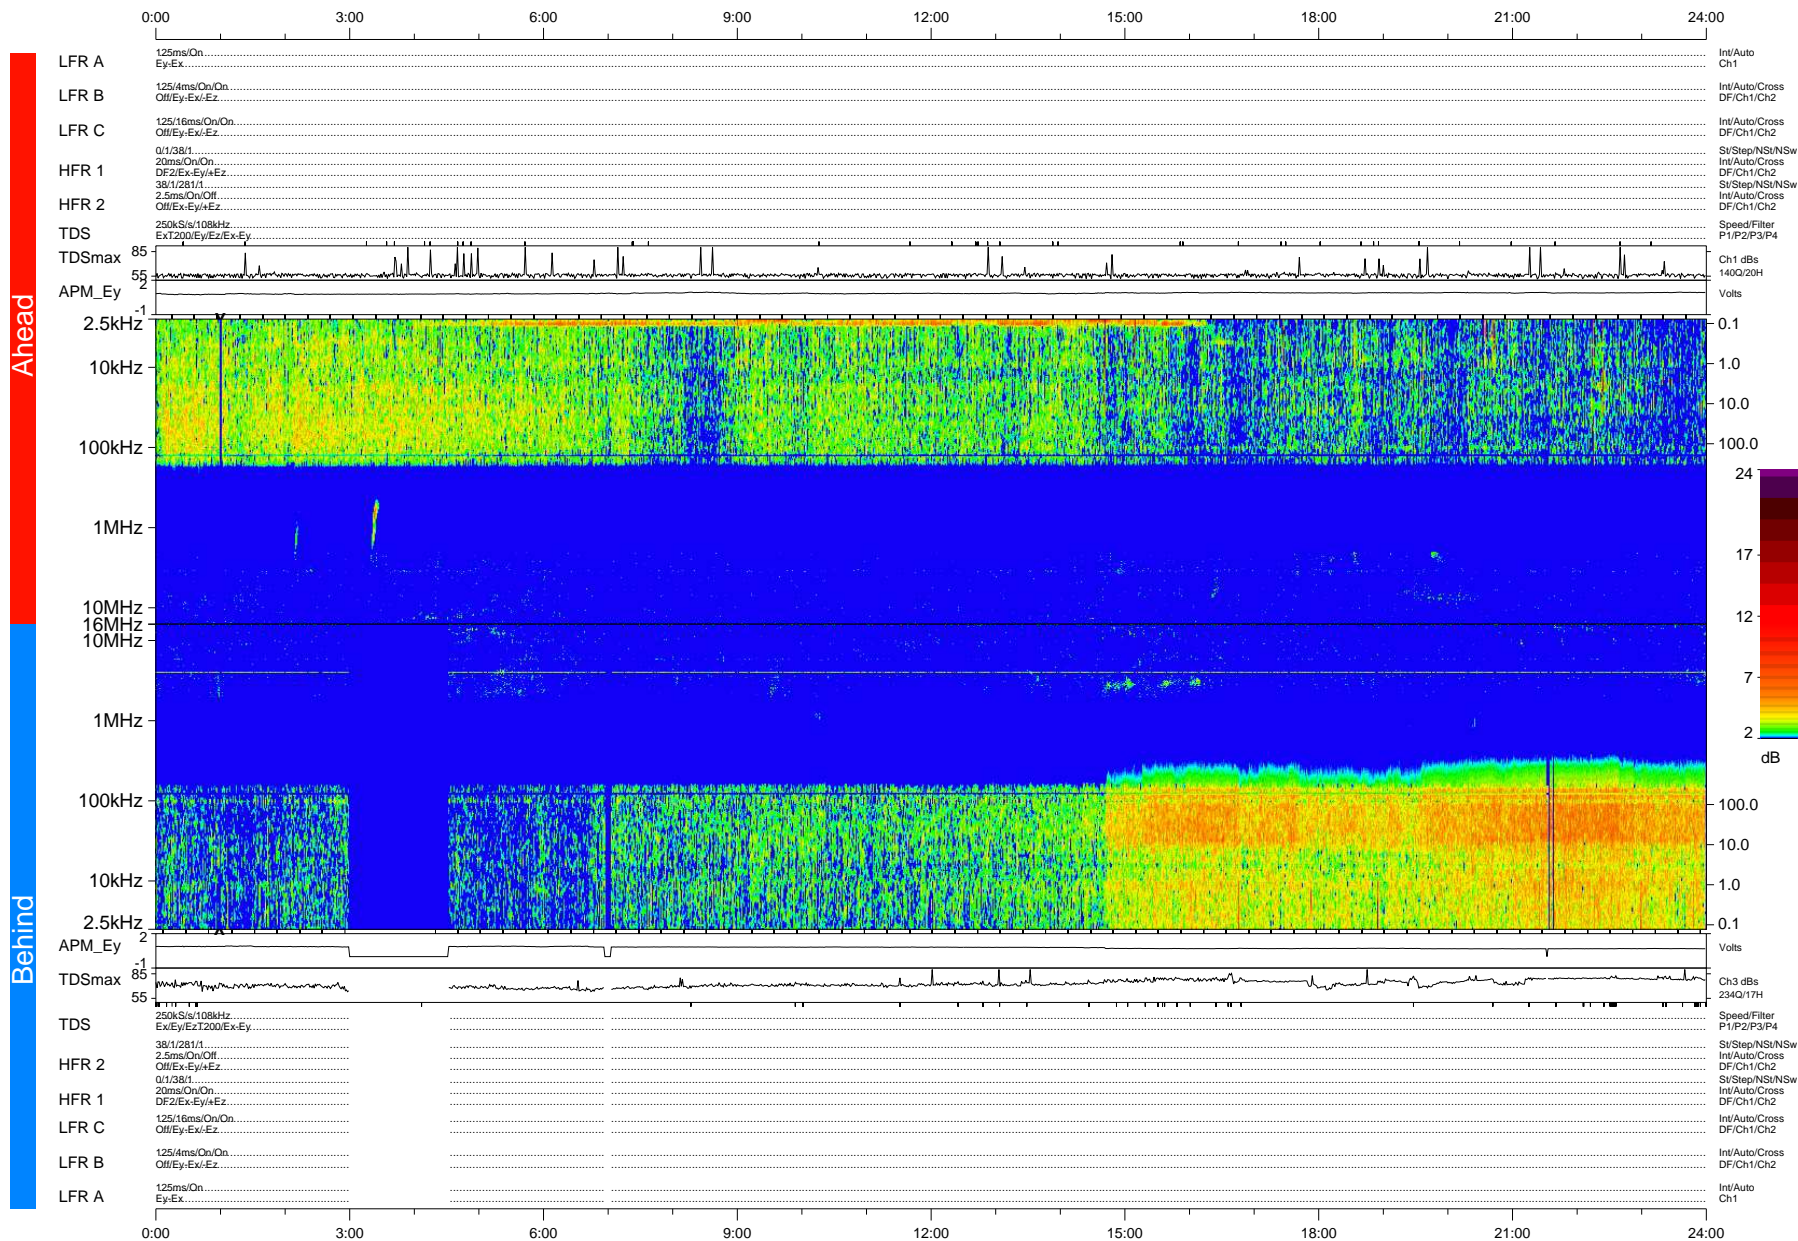

# STEREO/WAVES Daily Summary - 05-Oct-2010 (DOY 278)

Ahead source file: swaves\_ahead\_2010\_278\_1\_04.fin (Recovery: 100.0% HK, 85% Pkts)  
 Ahead PSE Angle: 83.1°

DPU up 427.4d, V410d12

Behind PSE Angle: -77.5°  
 Behind source file: swaves\_behind\_2010\_278\_1\_04.fin (Recovery: 93.1% HK, 95% Pkts)

Time (UTC)

file: stereo\_swaves\_daily-summary\_color-status\_20101005\_v04  
 made by: space.umn.edu on macOS with IDL 8.8.2 on 2022-10-16 14:39:41, with TMLib V945 / dynspec V311

DPU up 503.2d, V410d13