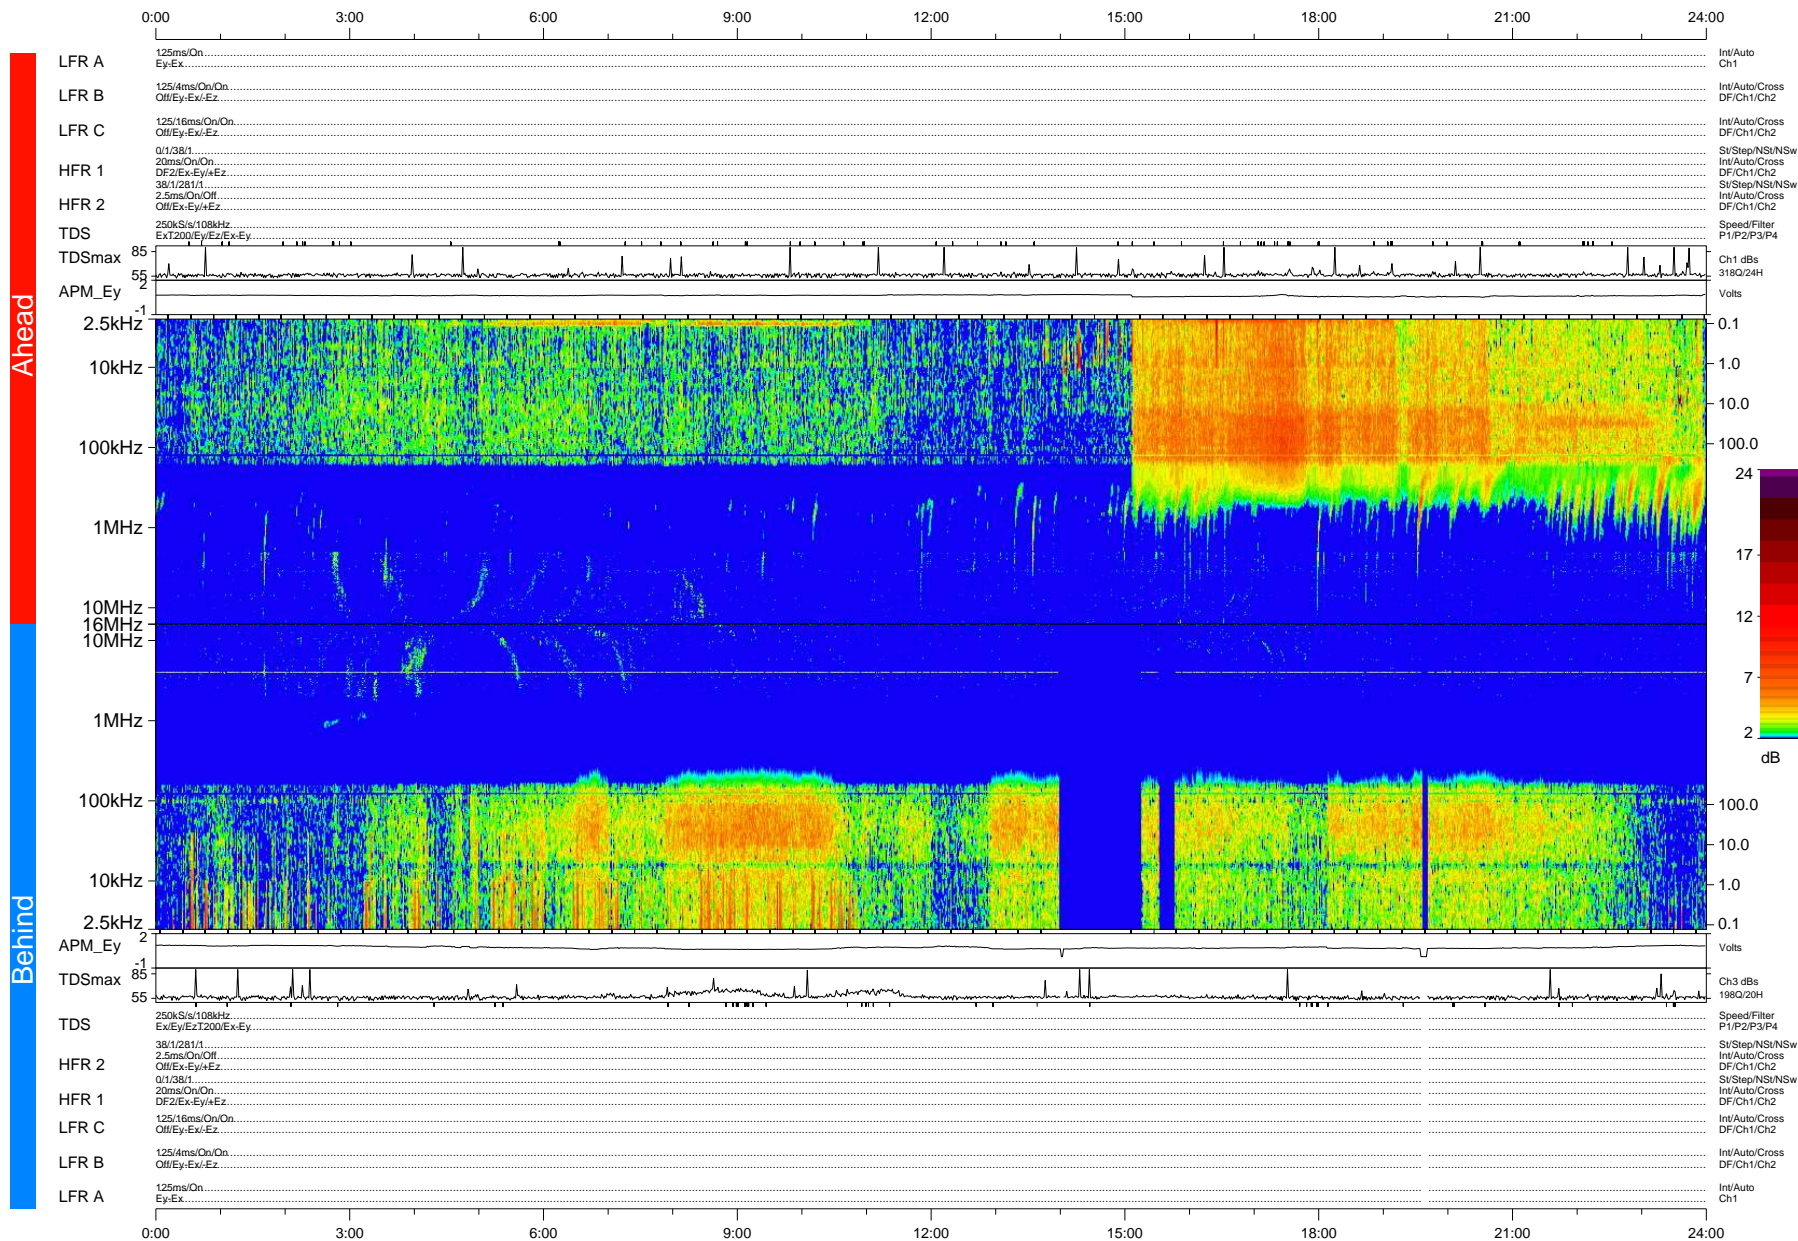

# STEREO/WAVES Daily Summary - 02-Oct-2010 (DOY 275)

Ahead source file: swaves\_ahead\_2010\_275\_1\_04.fin (Recovery: 100.0% HK, 113% Pkts)  
 Ahead PSE Angle: 82.9°

DPU up 424.4d, V410d12

Behind PSE Angle: -77.2°  
 Behind source file: swaves\_behind\_2010\_275\_1\_04.fin (Recovery: 99.4% HK, 91% Pkts)

Time (UTC)

file: stereo\_swaves\_daily-summary\_color-status\_20101002\_v04  
 made by: space.umn.edu on macOS with IDL 8.8.2 on 2022-10-16 14:31:15, with TMLib V945 / dynspec V311

DPU up 500.2d, V410d13