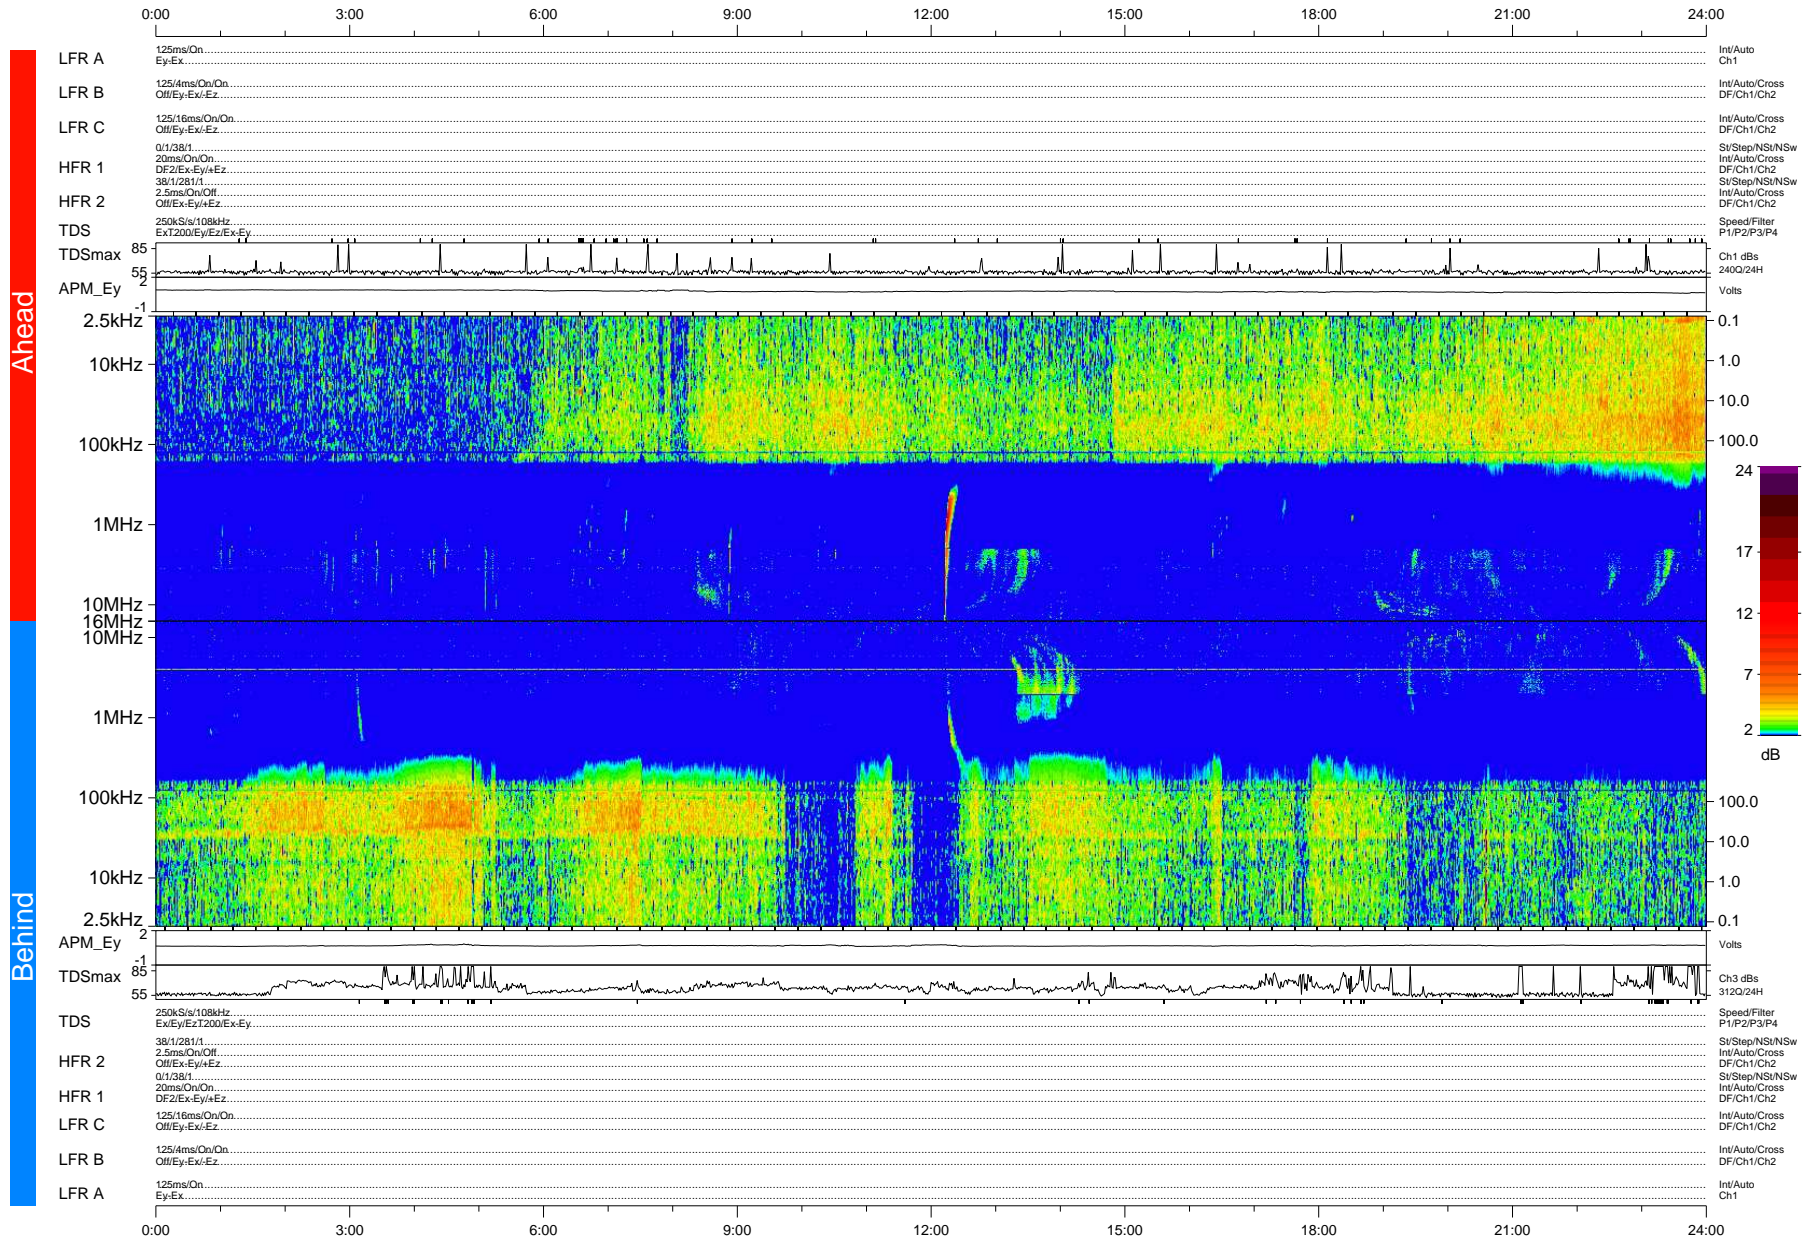

STEREO/WAVES Daily Summary - 30-Sep-2010 (DOY 273)

Ahead source file: swaves_ahead_2010_273_1_04.fin (Recovery: 100.0% HK, 101% Pkts)
Ahead PSE Angle: 82.8°

DPU up 422.4d, V410d12

Behind PSE Angle: -76.9°
Behind source file: swaves_behind_2010_273_1_04.fin (Recovery: 100.0% HK, 112% Pkts)

Time (UTC)