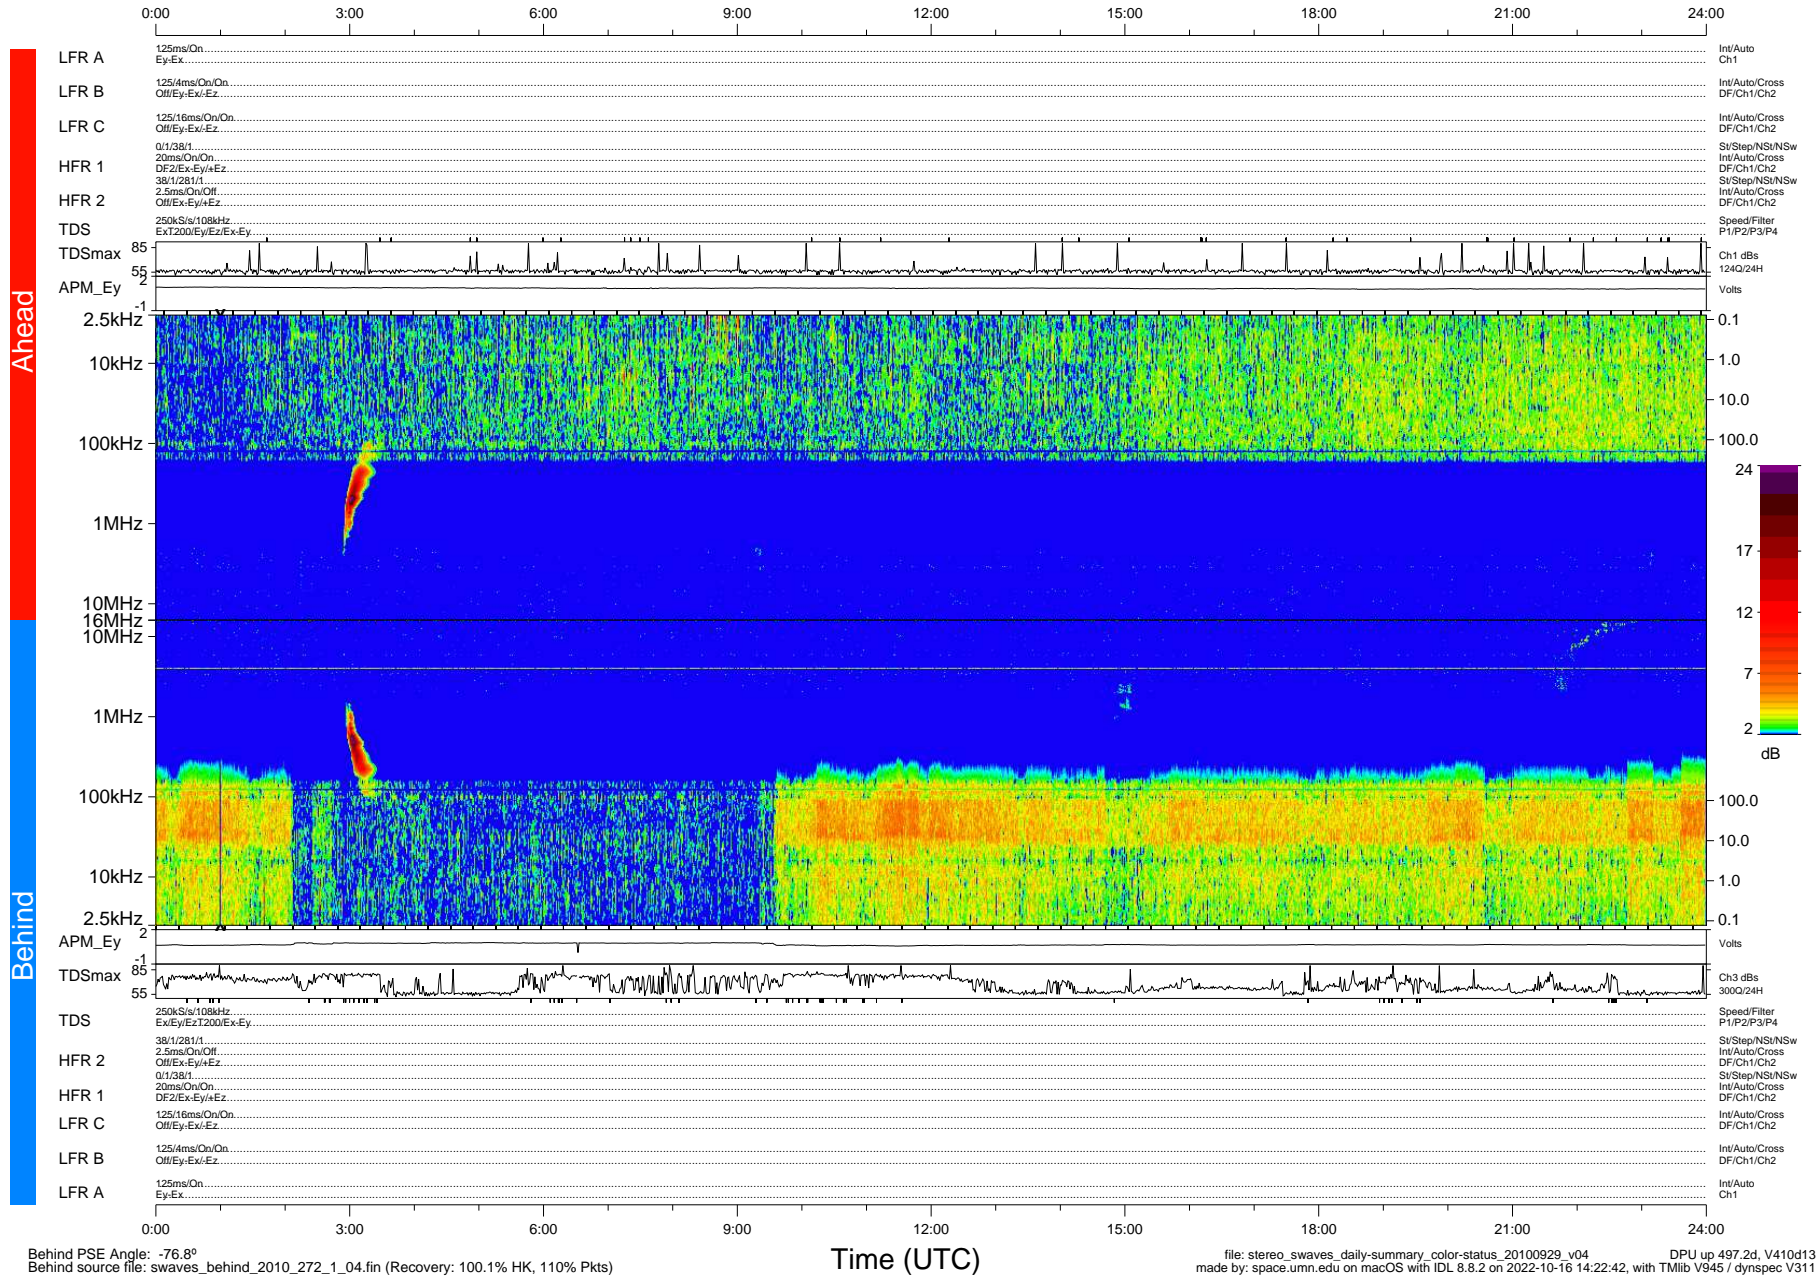

STEREO/WAVES Daily Summary - 29-Sep-2010 (DOY 272)

Ahead source file: swaves_ahead_2010_272_1_04.fin (Recovery: 100.0% HK, 84% Pkts)
Ahead PSE Angle: 82.8°

DPU up 421.4d, V410d12

Behind PSE Angle: -76.8°
Behind source file: swaves_behind_2010_272_1_04.fin (Recovery: 100.1% HK, 110% Pkts)

Time (UTC)