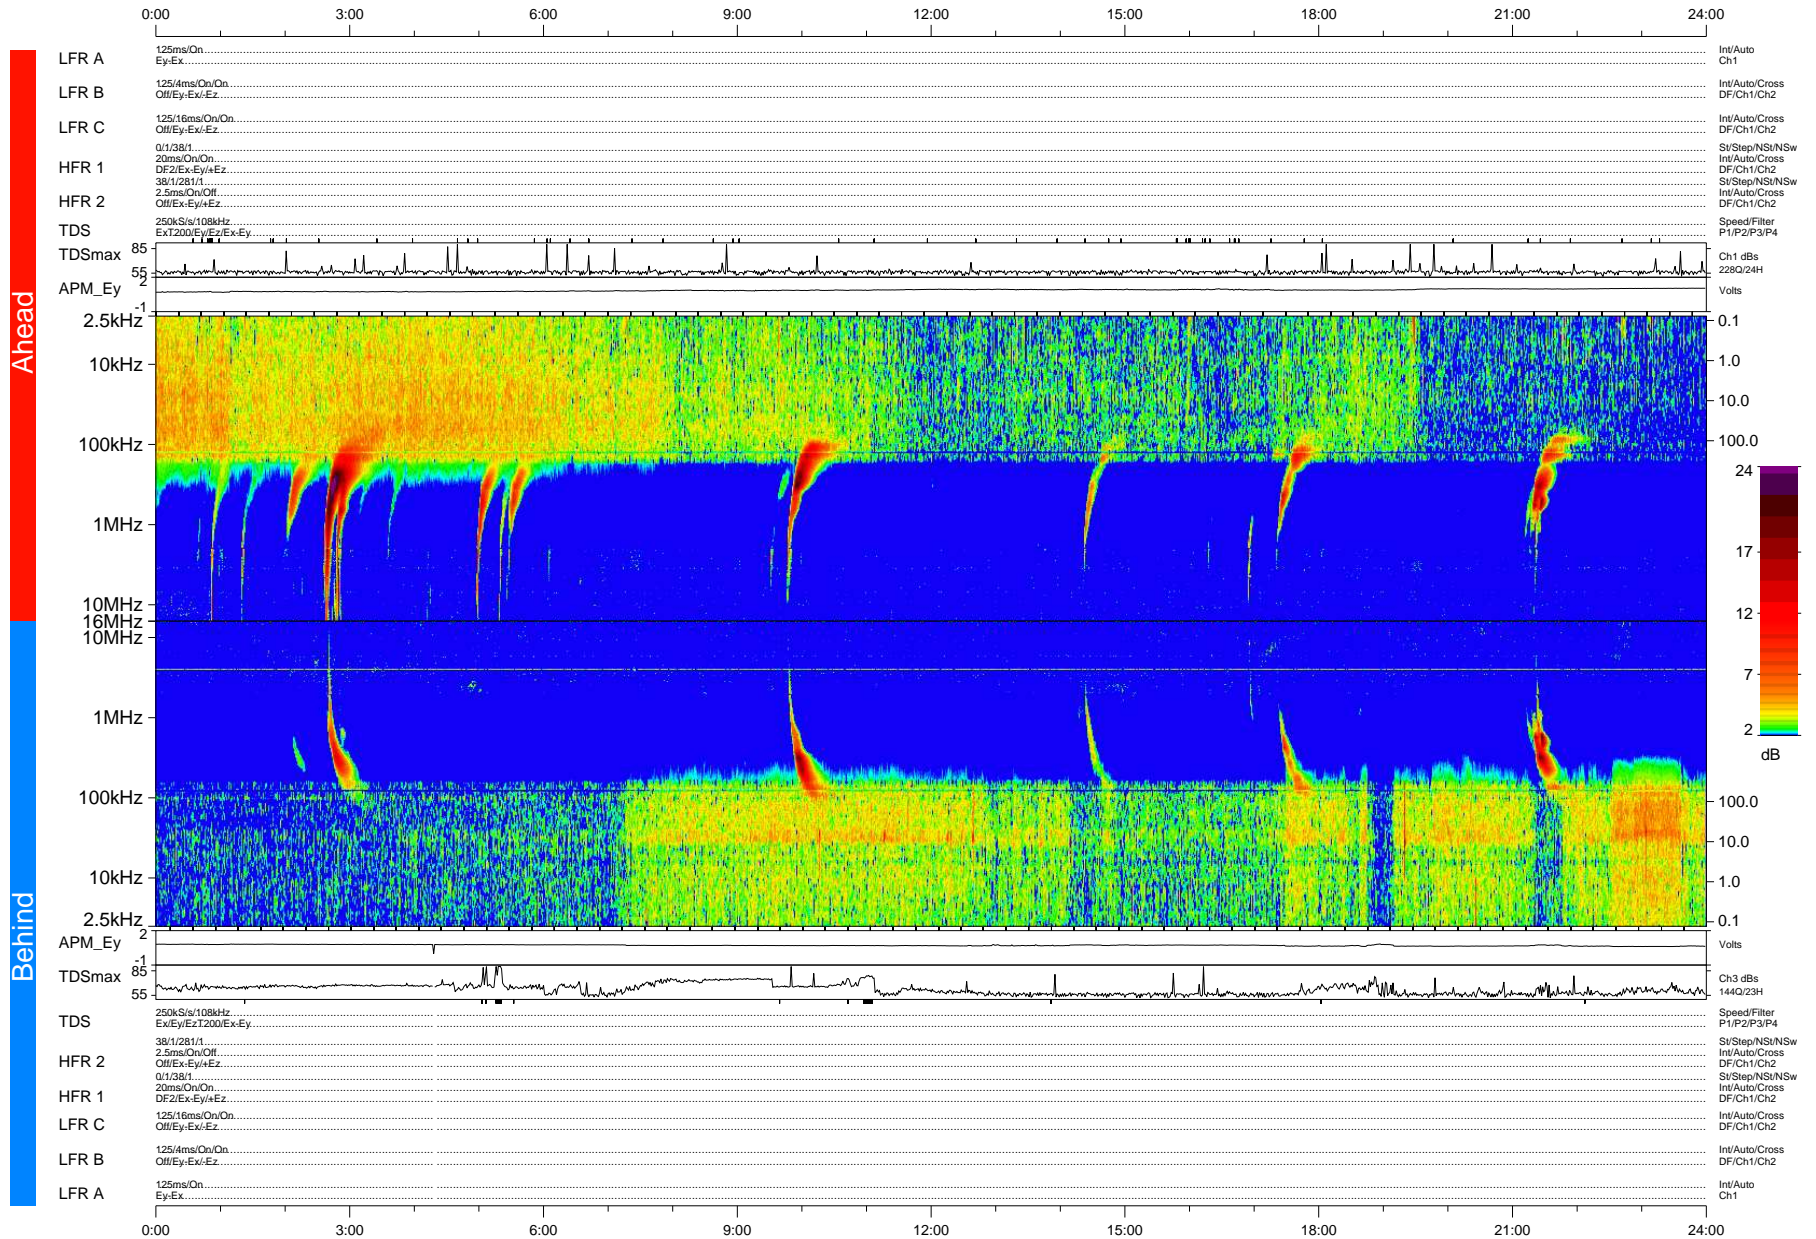

STEREO/WAVES Daily Summary - 28-Sep-2010 (DOY 271)

Ahead source file: swaves_ahead_2010_271_1_04.fin (Recovery: 100.0% HK, 99% Pkts)
 Ahead PSE Angle: 82.6°

DPU up 420.4d, V410d12

Behind PSE Angle: -76.7°
 Behind source file: swaves_behind_2010_271_1_04.fin (Recovery: 99.9% HK, 87% Pkts)

Time (UTC)

file: stereo_swaves_daily-summary_color-status_20100928_v04 DPU up 496.2d, V410d13
 made by: space.umn.edu on macOS with IDL 8.8.2 on 2022-10-16 14:19:52, with Tmlib V945 / dynspec V311