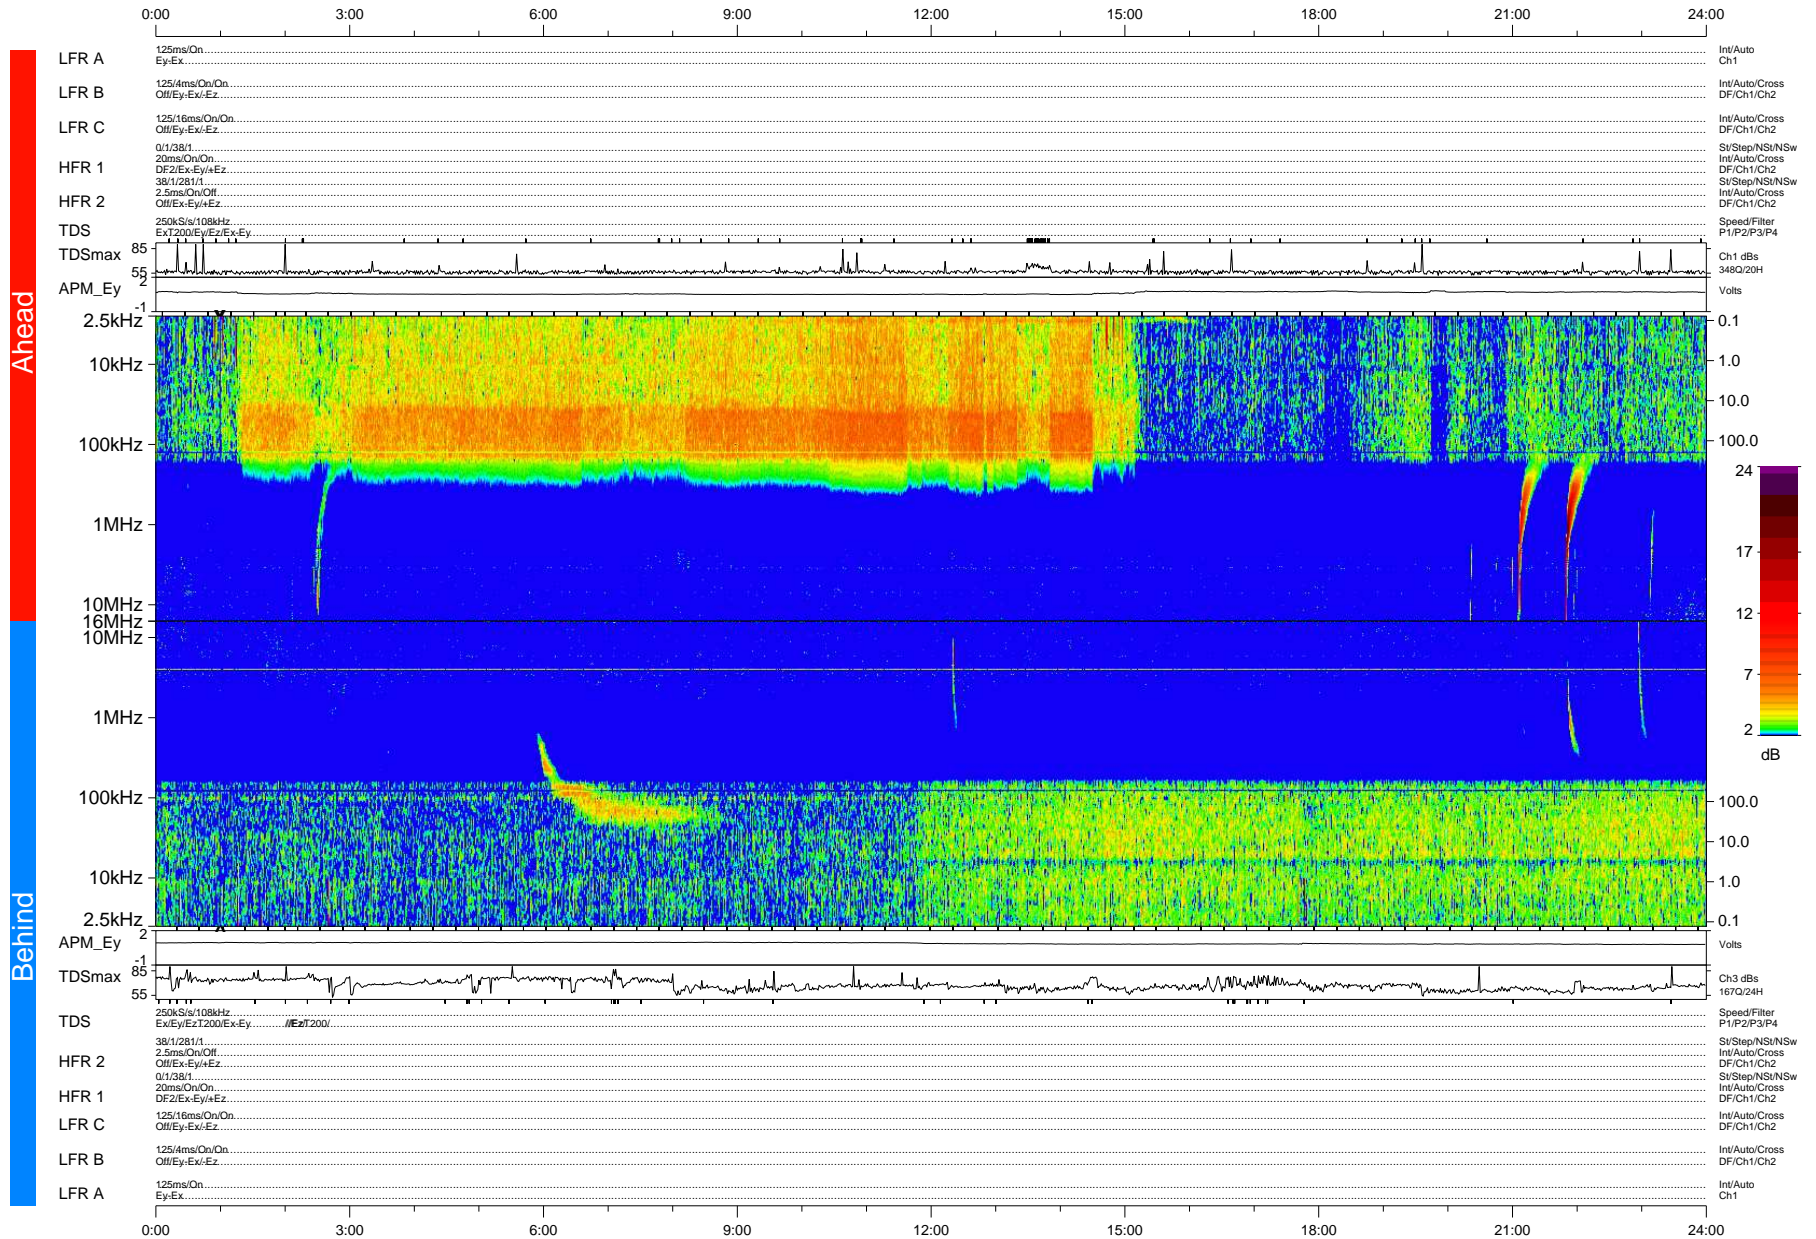

STEREO/WAVES Daily Summary - 27-Sep-2010 (DOY 270)

Ahead source file: swaves_ahead_2010_270_1_04.fin (Recovery: 100.0% HK, 116% Pkts)
 Ahead PSE Angle: 82.6°

DPU up 419.4d, V410d12

Behind PSE Angle: -76.6°
 Behind source file: swaves_behind_2010_270_1_04.fin (Recovery: 100.0% HK, 90% Pkts)

Time (UTC)

file: stereo_swaves_daily-summary_color-status_20100927_v04 DPU up 495.2d, V410d13
 made by: space.umn.edu on macOS with IDL 8.8.2 on 2022-10-16 14:17:03, with Tmlib V945 / dynspec V311