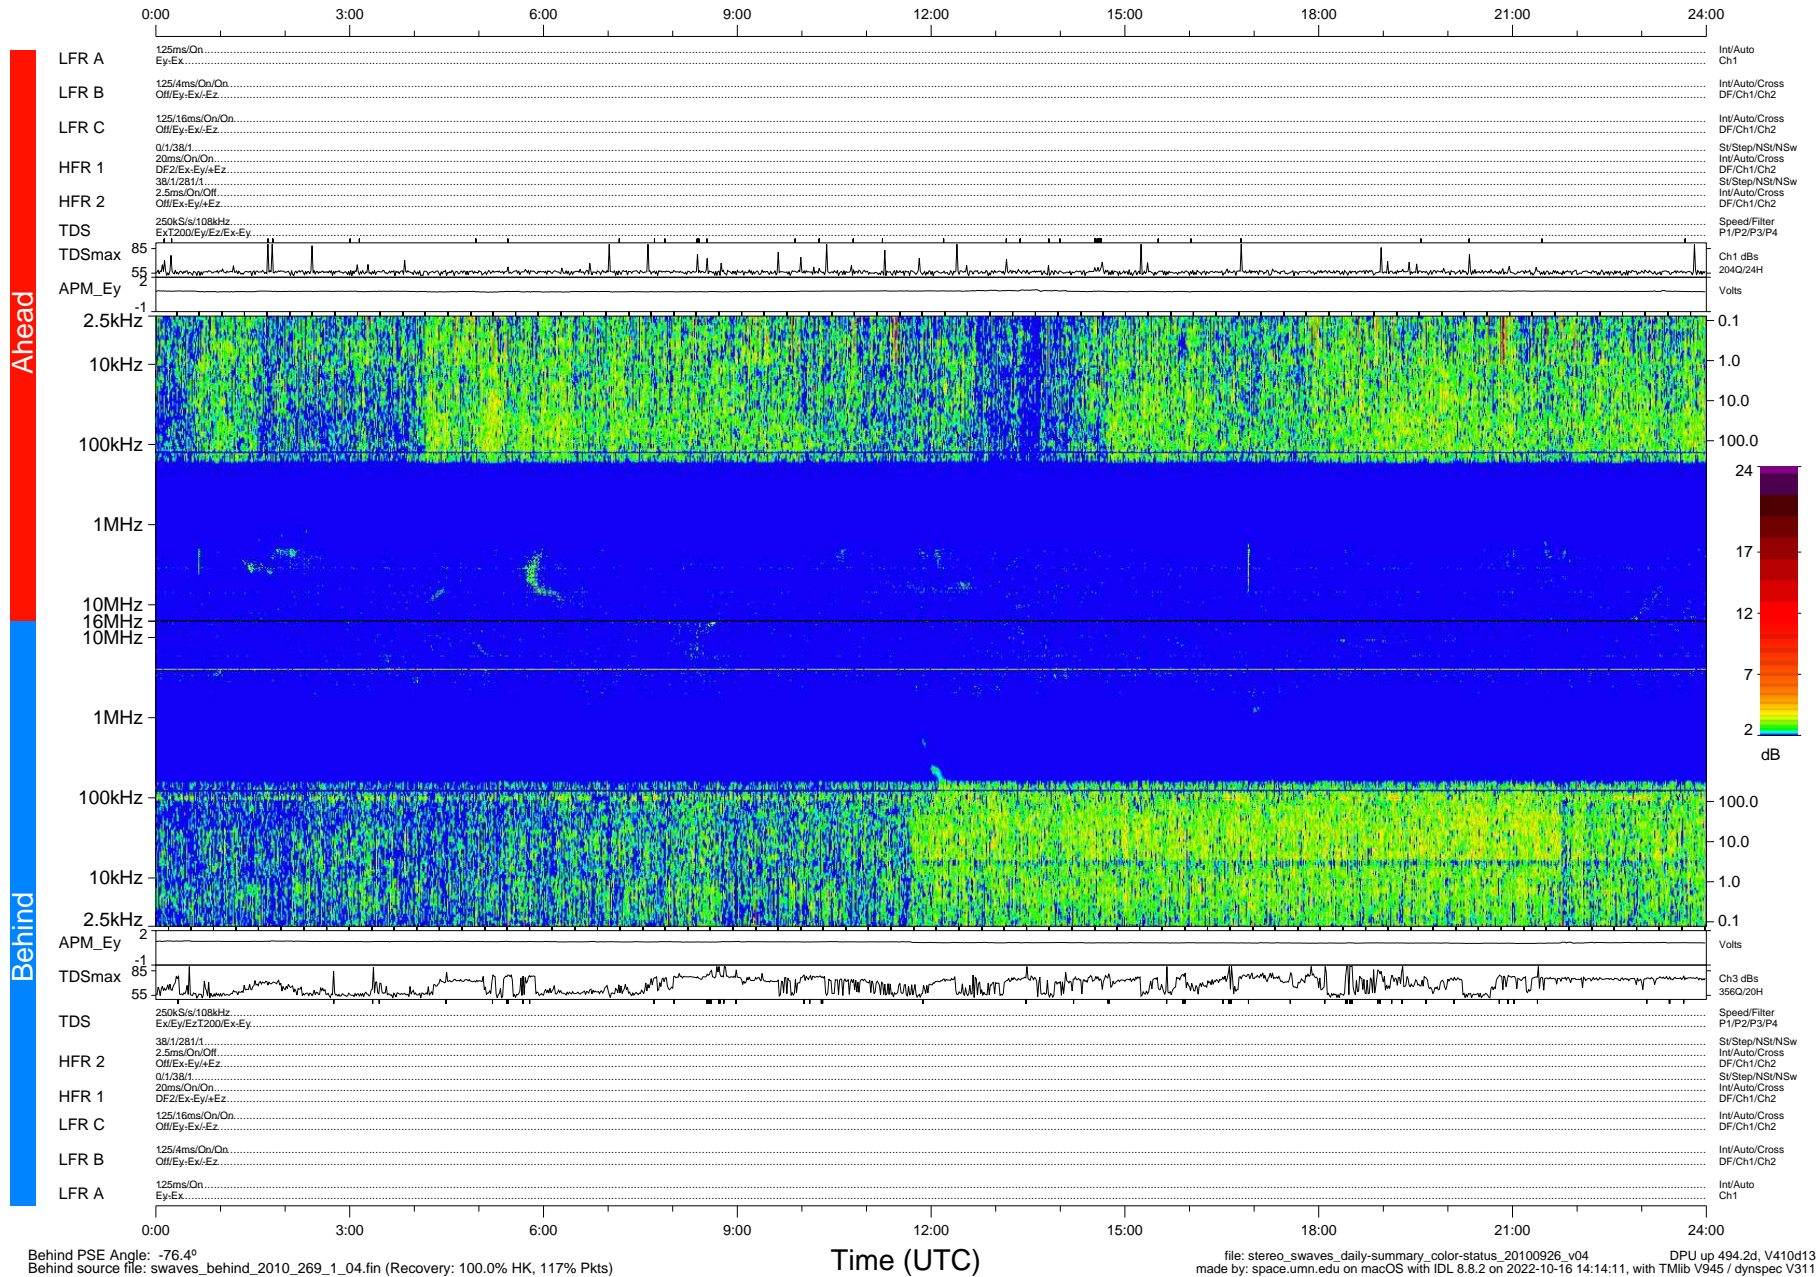

STEREO/WAVES Daily Summary - 26-Sep-2010 (DOY 269)

Ahead source file: swaves_ahead_2010_269_1_04.fin (Recovery: 100.0% HK, 95% Pkts)
Ahead PSE Angle: 82.6°

DPU up 418.4d, V410d12

Behind PSE Angle: -76.4°
Behind source file: swaves_behind_2010_269_1_04.fin (Recovery: 100.0% HK, 117% Pkts)