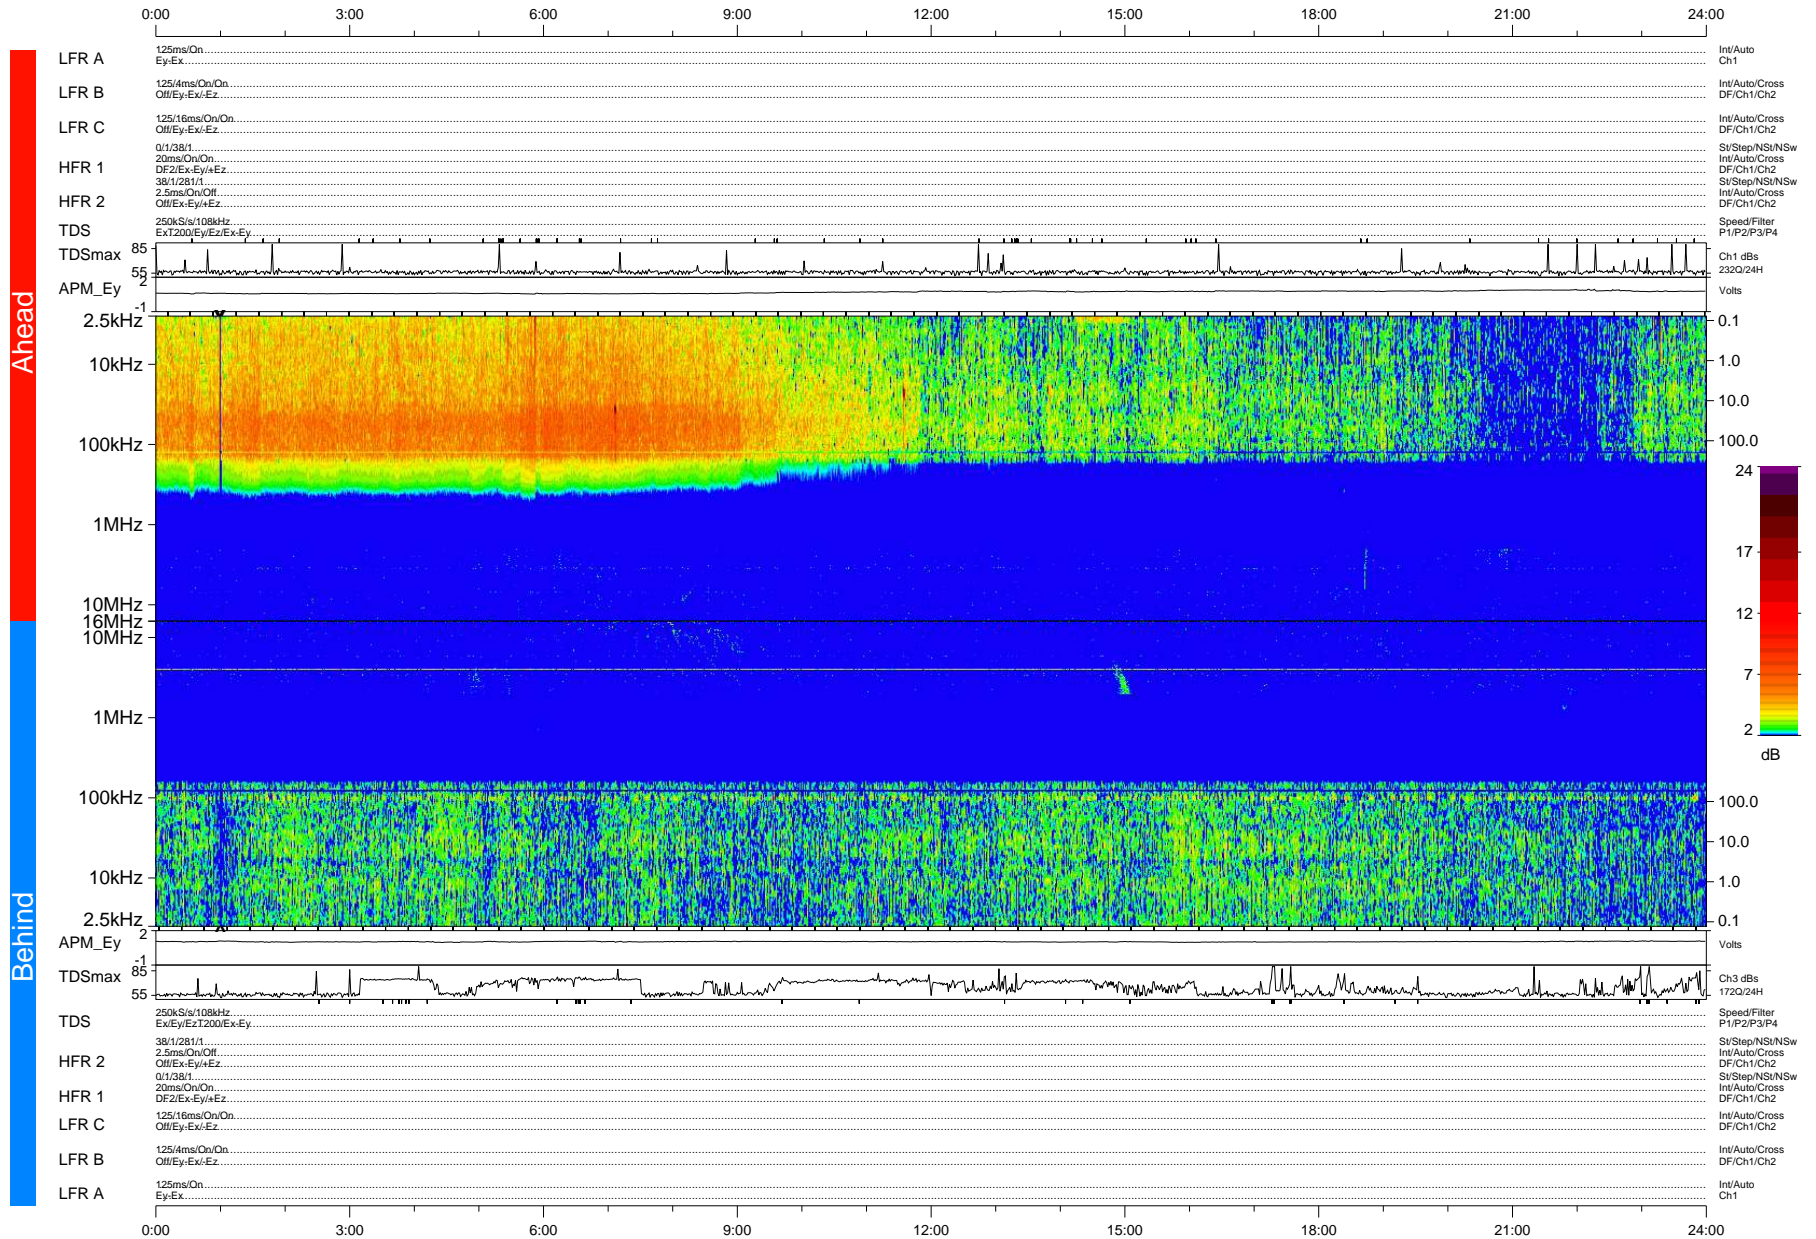

STEREO/WAVES Daily Summary - 25-Sep-2010 (DOY 268)

Ahead source file: swaves_ahead_2010_268_1_04.fin (Recovery: 100.0% HK, 100% Pkts)
Ahead PSE Angle: 82.5°

DPU up 417.4d, V410d12

Behind PSE Angle: -76.3°
Behind source file: swaves_behind_2010_268_1_04.fin (Recovery: 100.0% HK, 91% Pkts)

Time (UTC)