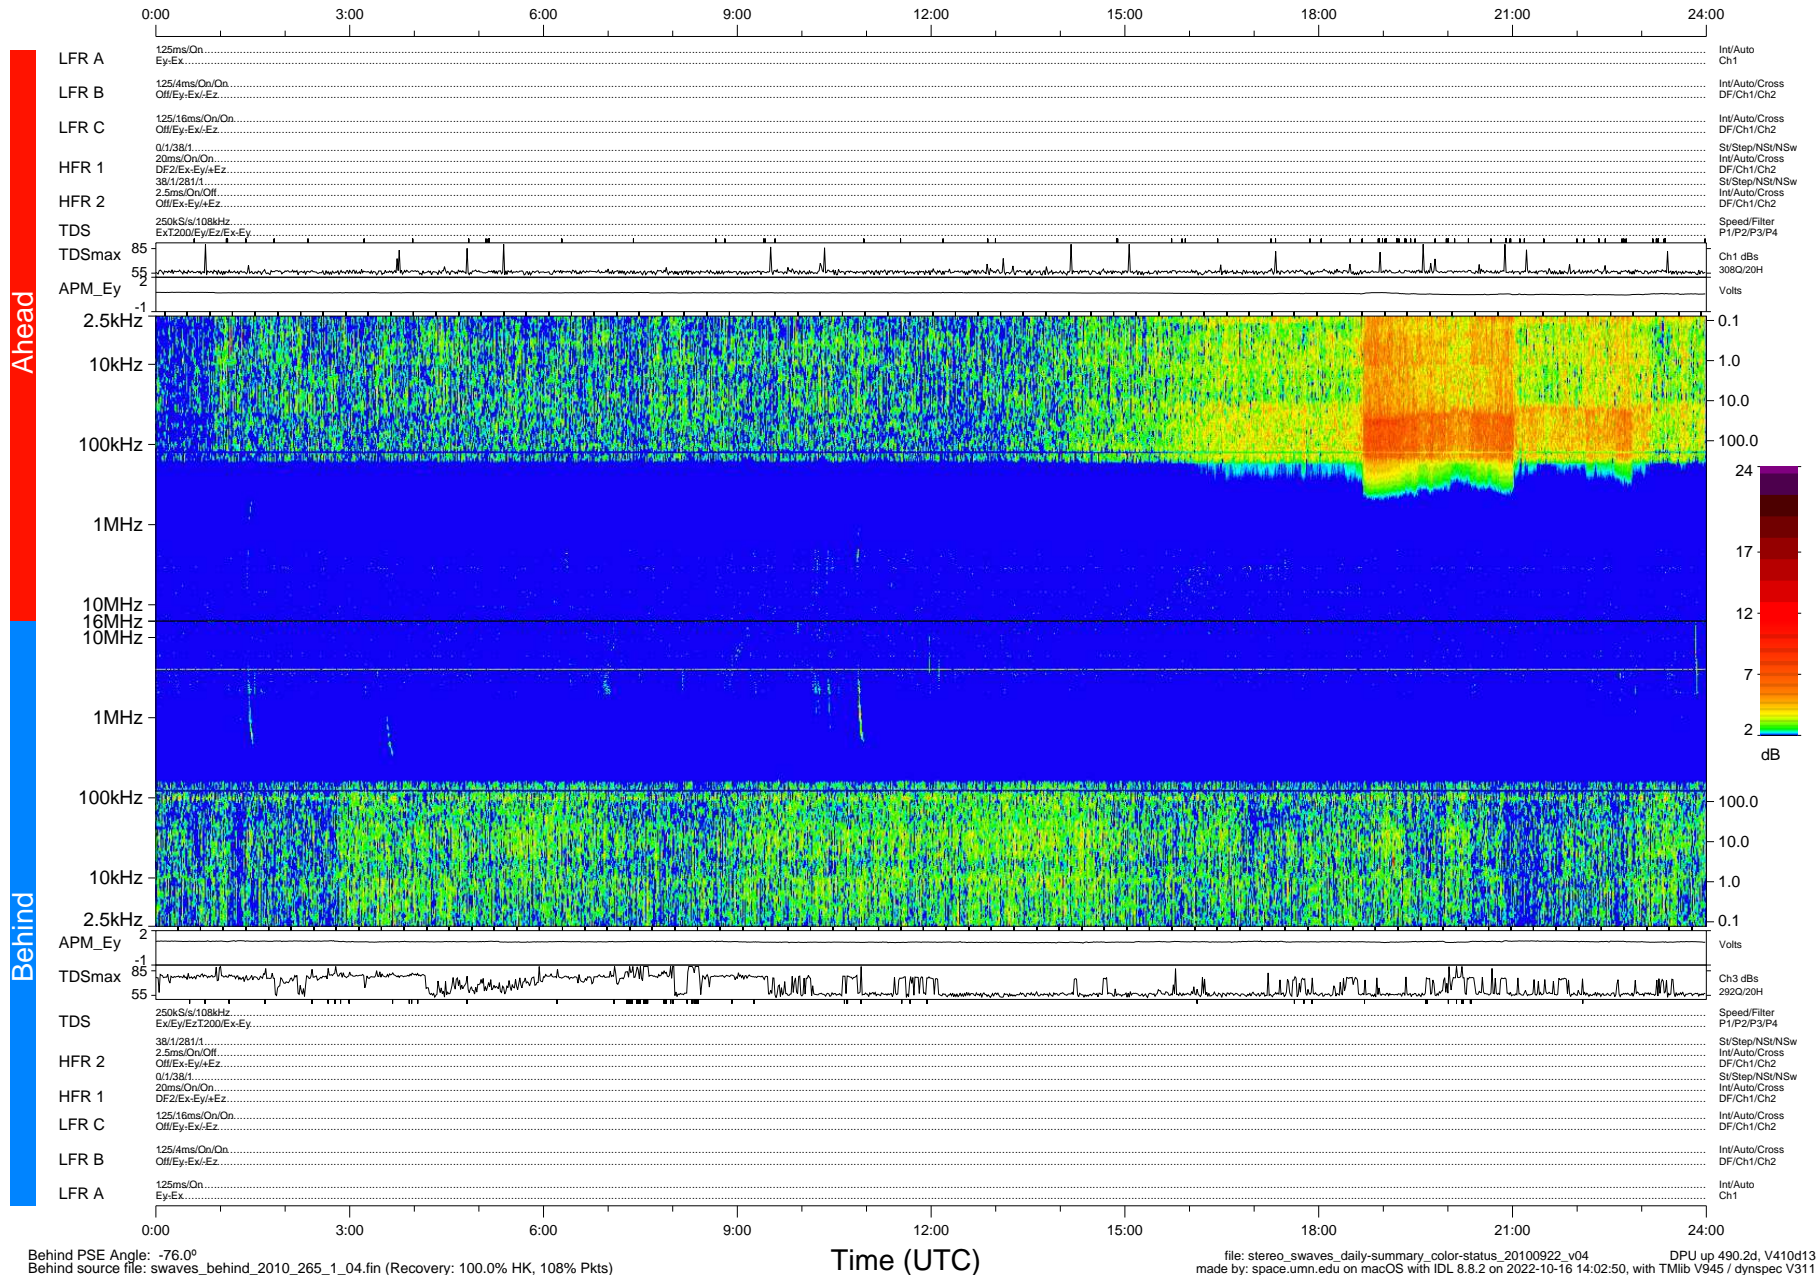

STEREO/WAVES Daily Summary - 22-Sep-2010 (DOY 265)

Ahead source file: swaves_ahead_2010_265_1_04.fin (Recovery: 100.0% HK, 110% Pkts)
Ahead PSE Angle: 82.3°

DPU up 414.4d, V410d12

Behind PSE Angle: -76.0°
Behind source file: swaves_behind_2010_265_1_04.fin (Recovery: 100.0% HK, 108% Pkts)

Time (UTC)