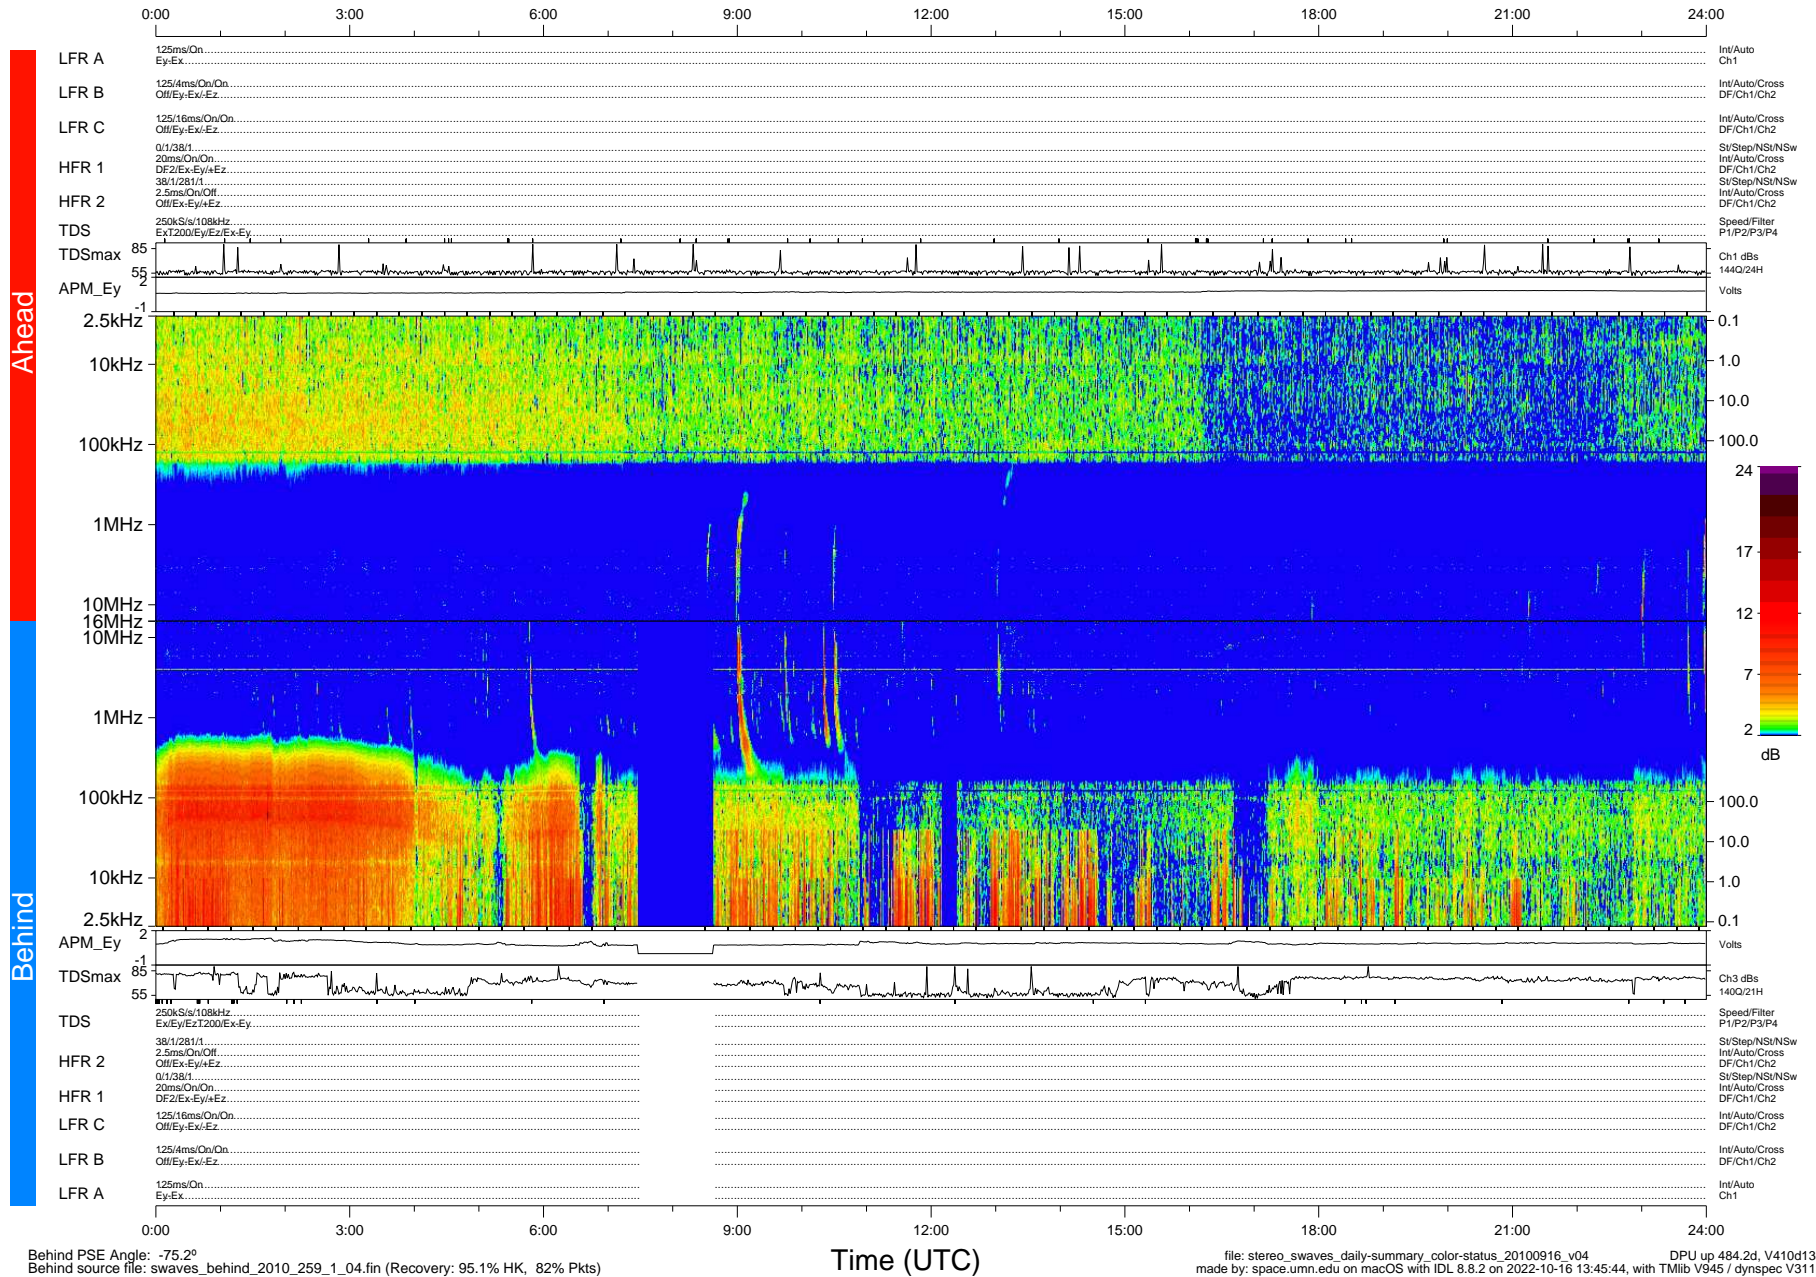

STEREO/WAVES Daily Summary - 16-Sep-2010 (DOY 259)

Ahead source file: swaves_ahead_2010_259_1_04.fin (Recovery: 100.0% HK, 87% Pkts)
Ahead PSE Angle: 82.0°

DPU up 408.4d, V410d12

Behind PSE Angle: -75.2°
Behind source file: swaves_behind_2010_259_1_04.fin (Recovery: 95.1% HK, 82% Pkts)