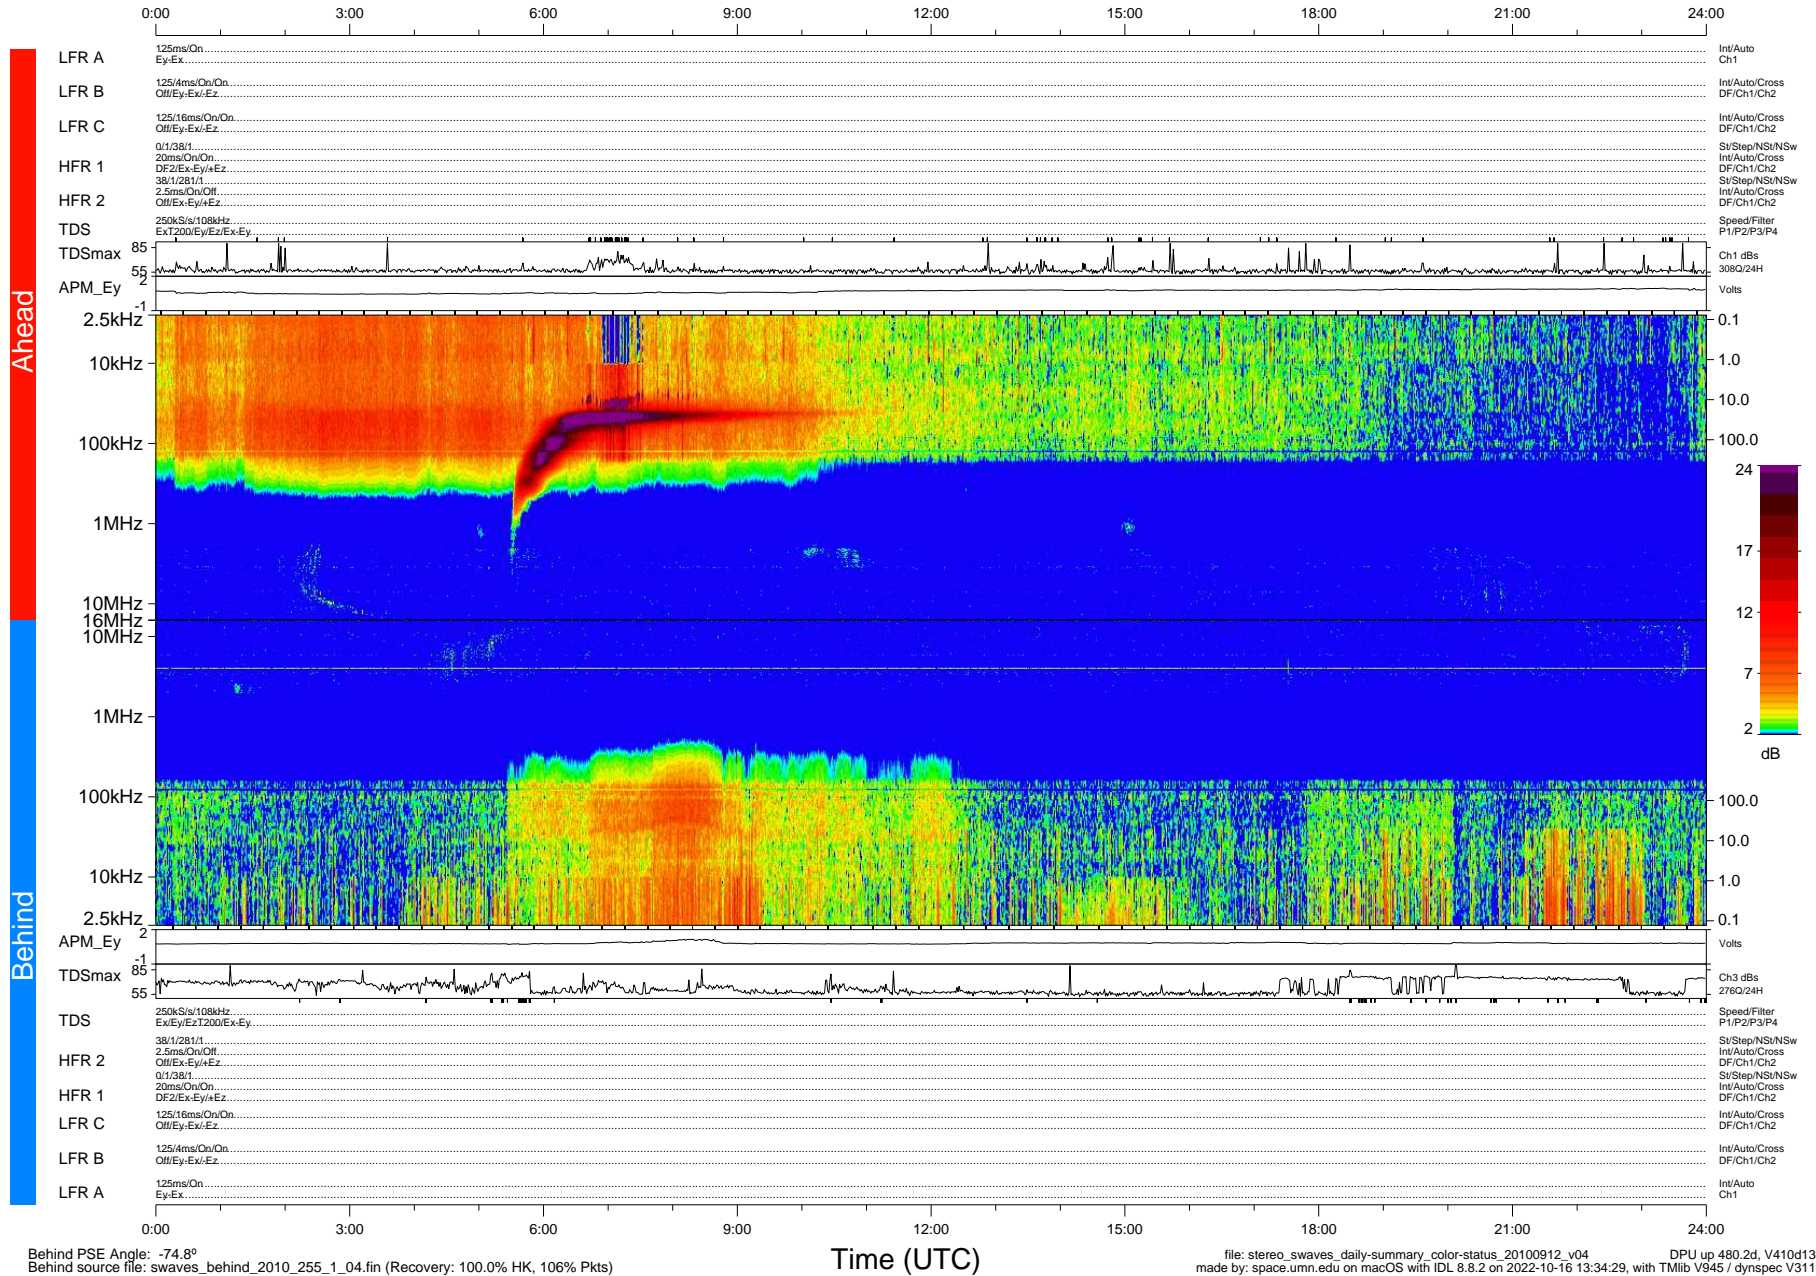

STEREO/WAVES Daily Summary - 12-Sep-2010 (DOY 255)

Ahead source file: swaves_ahead_2010_255_1_04.fin (Recovery: 100.0% HK, 111% Pkts)
Ahead PSE Angle: 81.7°

DPU up 404.4d, V410d12

Behind PSE Angle: -74.8°
Behind source file: swaves_behind_2010_255_1_04.fin (Recovery: 100.0% HK, 106% Pkts)

Time (UTC)