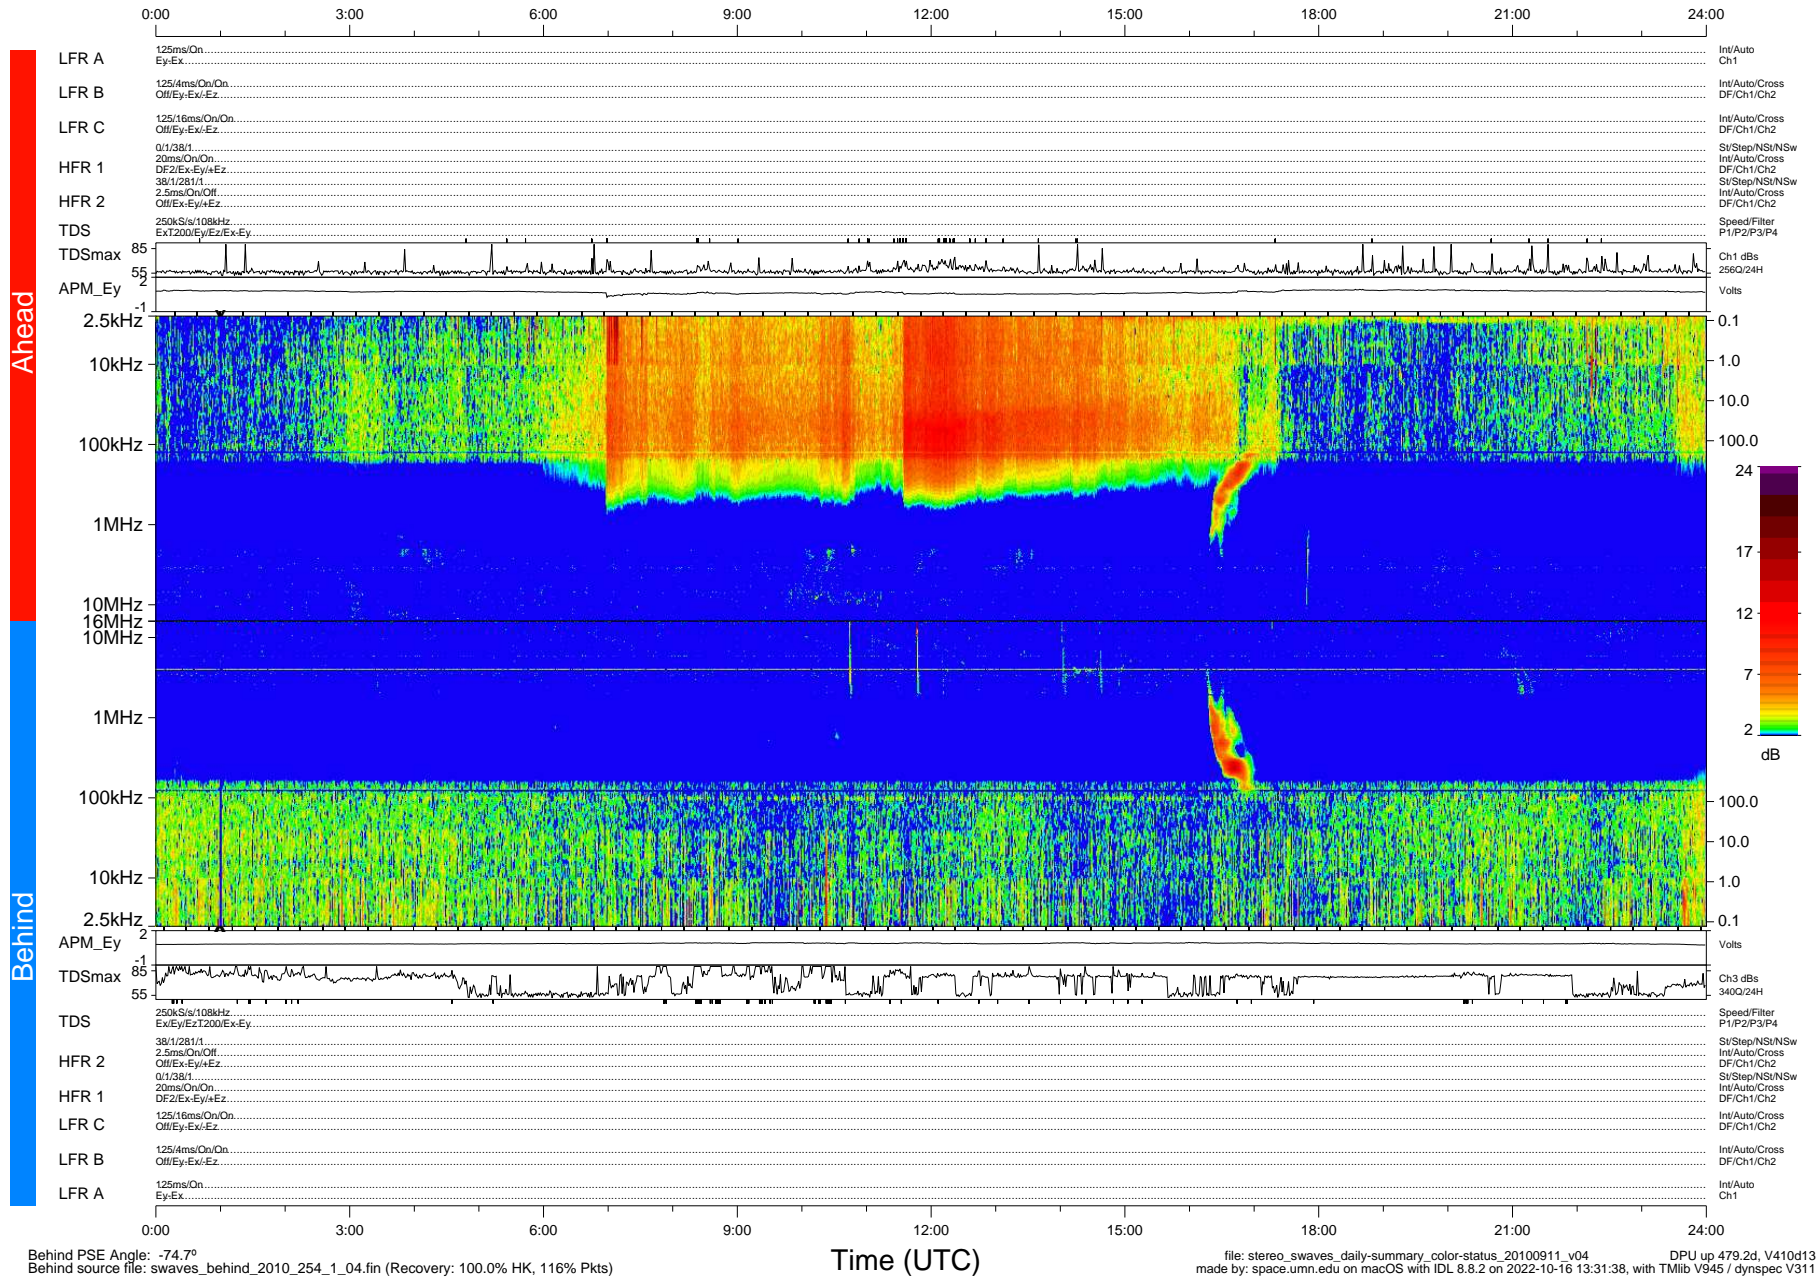

STEREO/WAVES Daily Summary - 11-Sep-2010 (DOY 254)

Ahead source file: swaves_ahead_2010_254_1_04.fin (Recovery: 100.0% HK, 103% Pkts)
Ahead PSE Angle: 81.6°

DPU up 403.4d, V410d12

Behind PSE Angle: -74.7°
Behind source file: swaves_behind_2010_254_1_04.fin (Recovery: 100.0% HK, 116% Pkts)

Time (UTC)