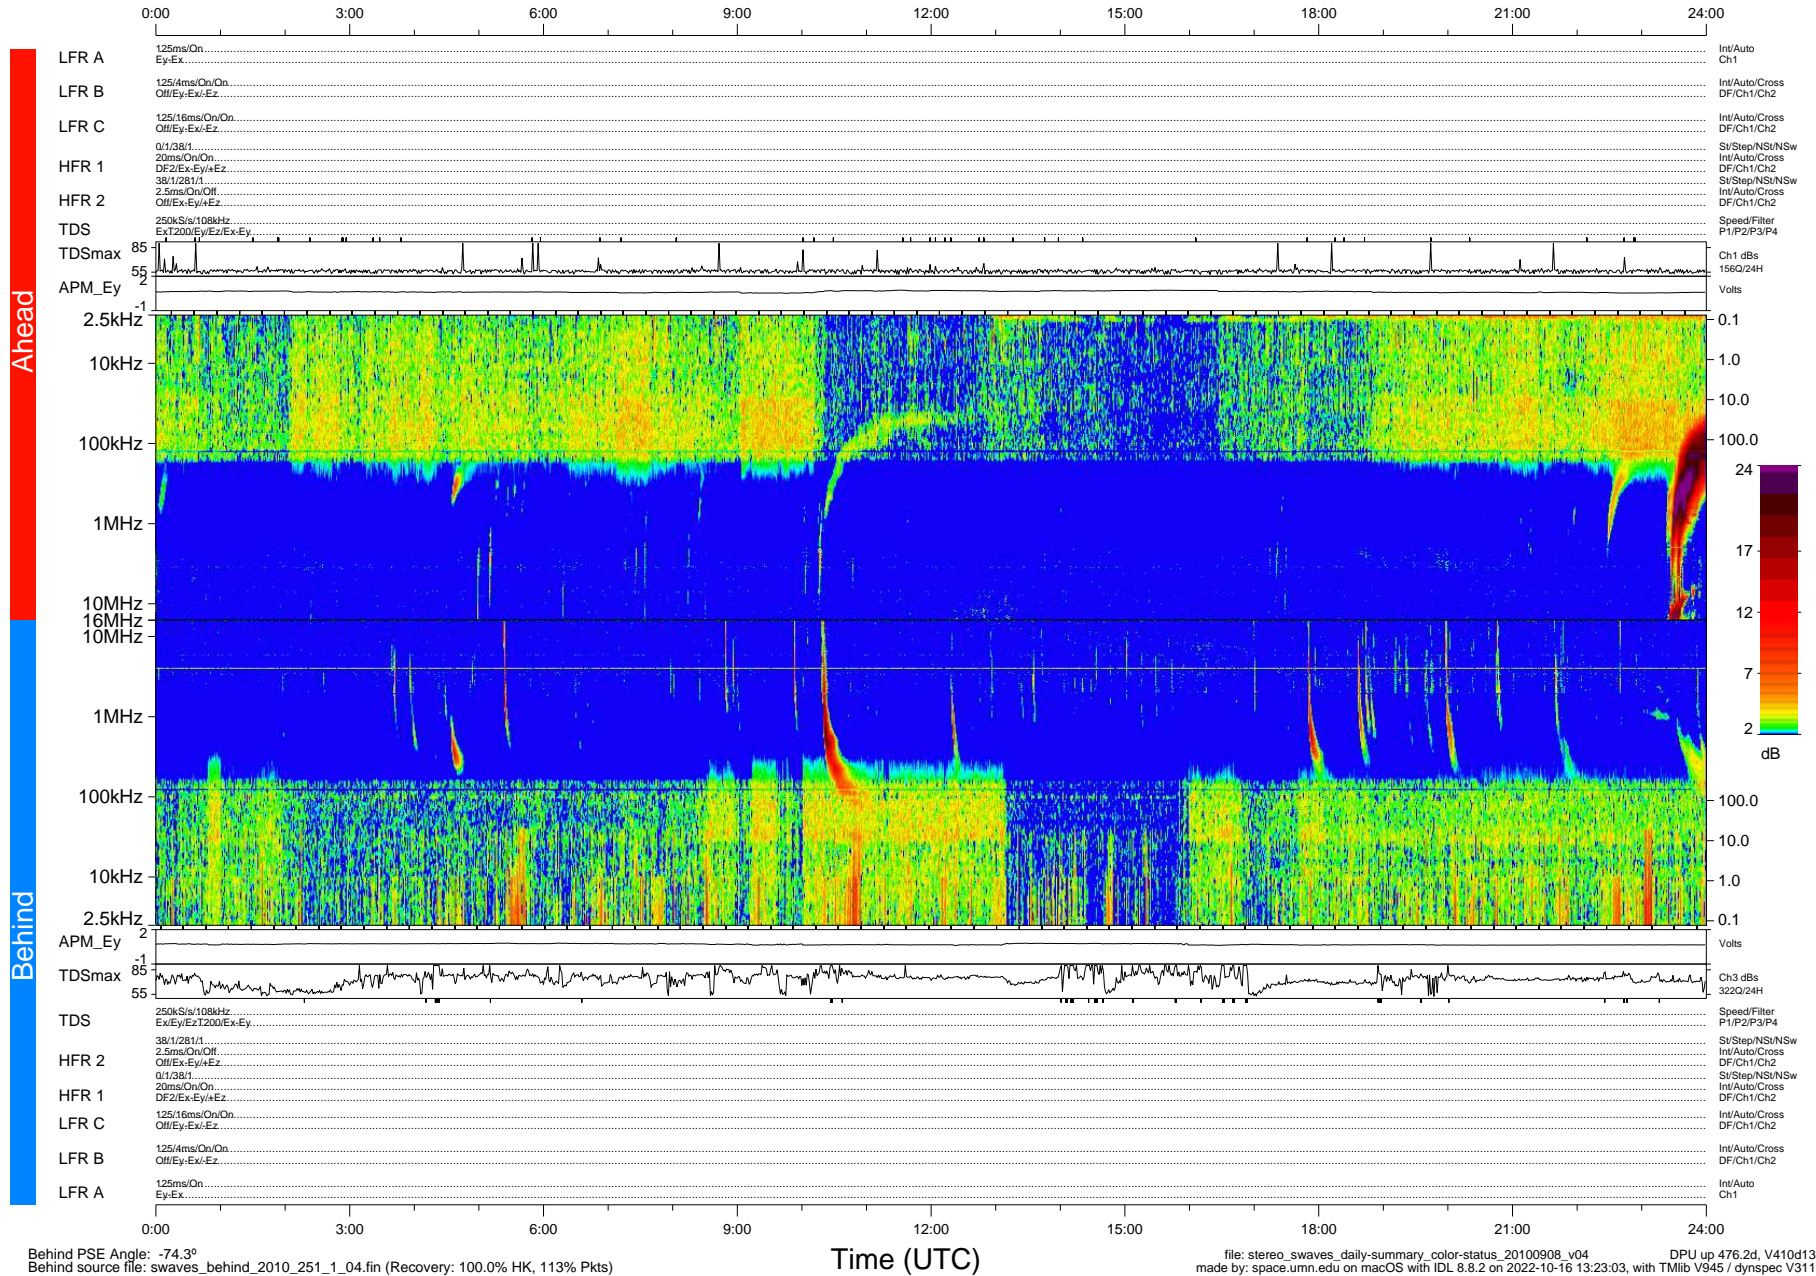

STEREO/WAVES Daily Summary - 08-Sep-2010 (DOY 251)

Ahead source file: swaves_ahead_2010_251_1_04.fin (Recovery: 100.0% HK, 88% Pkts)
Ahead PSE Angle: 81.5°

DPU up 400.4d, V410d12

Behind PSE Angle: -74.3°
Behind source file: swaves_behind_2010_251_1_04.fin (Recovery: 100.0% HK, 113% Pkts)

Time (UTC)