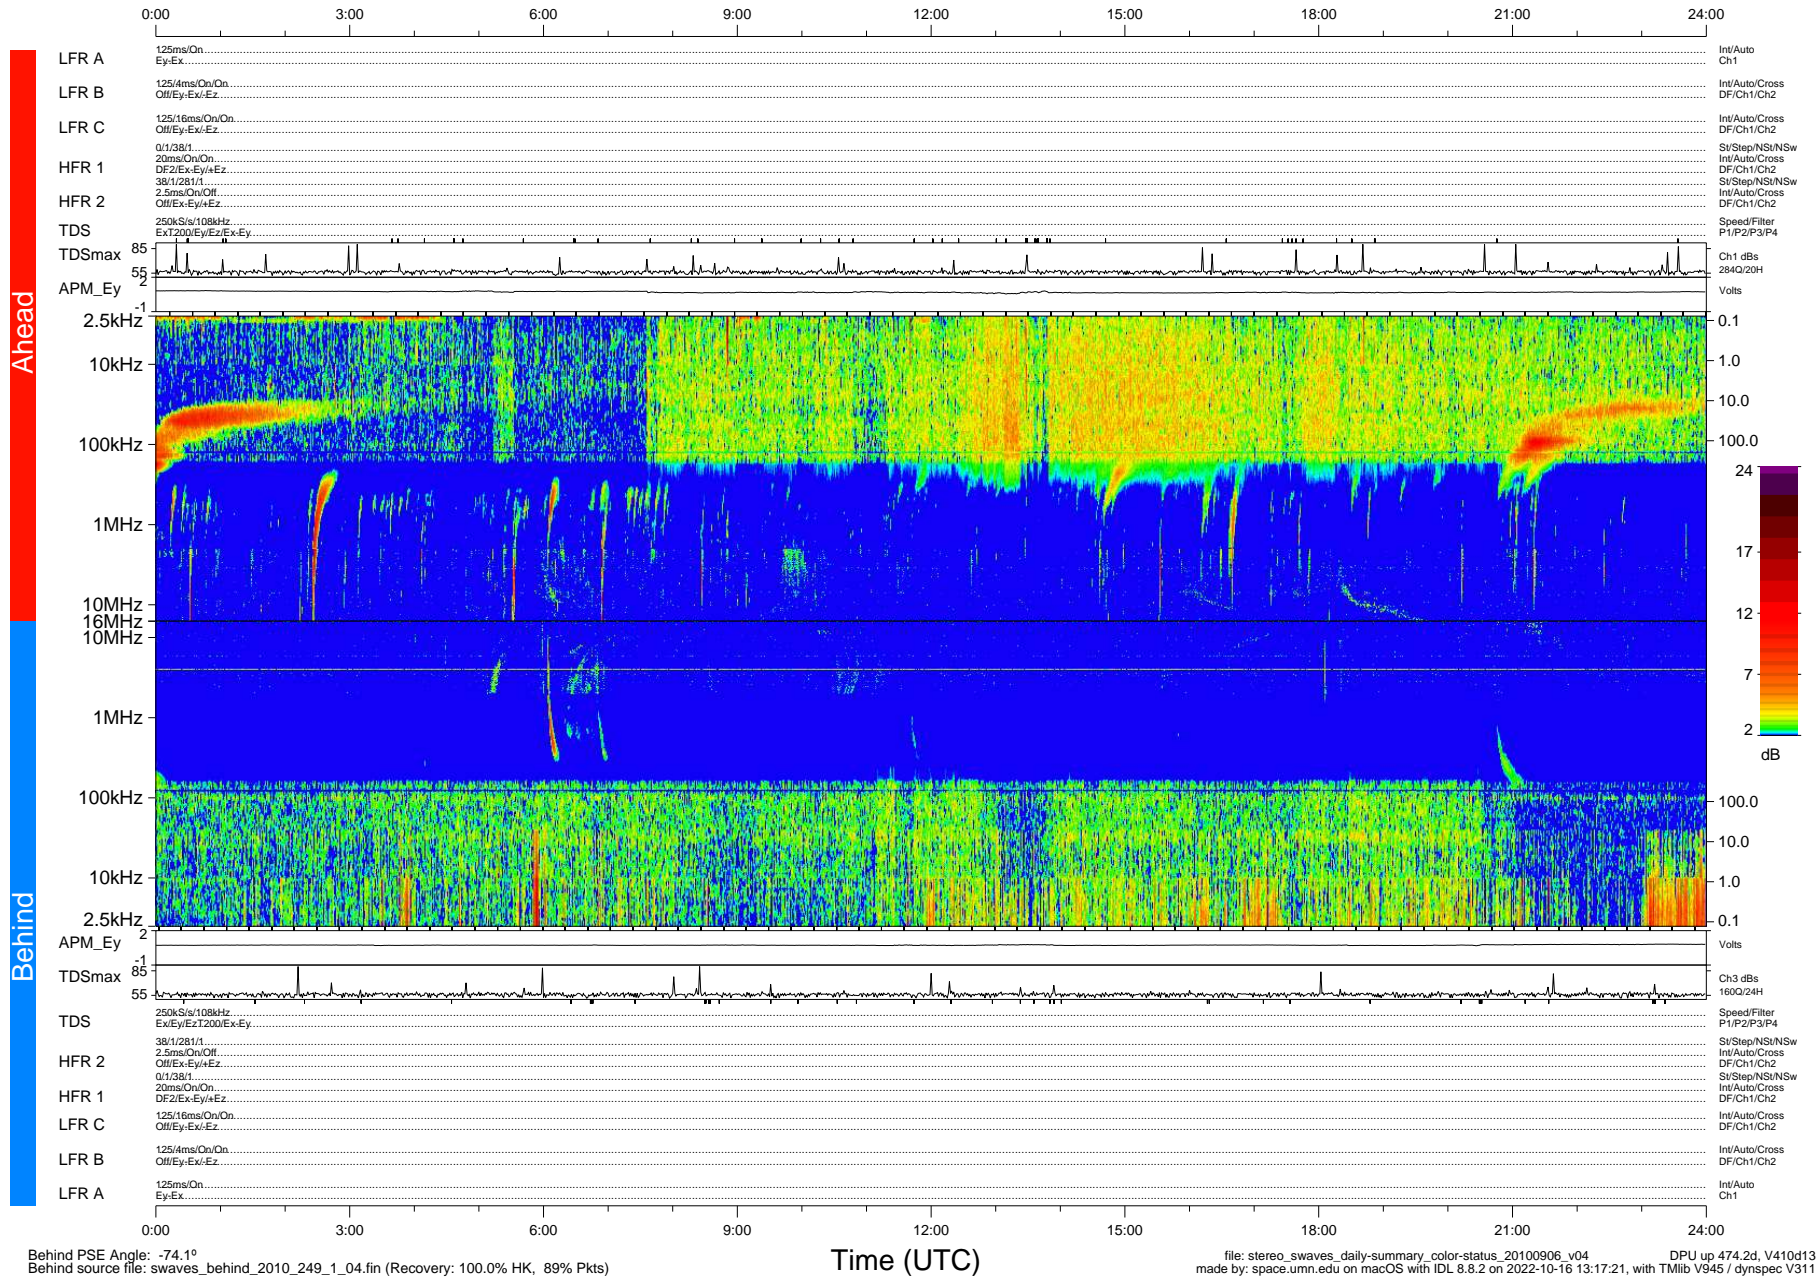

STEREO/WAVES Daily Summary - 06-Sep-2010 (DOY 249)

Ahead source file: swaves_ahead_2010_249_1_04.fin (Recovery: 100.0% HK, 107% Pkts)
Ahead PSE Angle: 81.3°

DPU up 398.4d, V410d12

Behind PSE Angle: -74.1°
Behind source file: swaves_behind_2010_249_1_04.fin (Recovery: 100.0% HK, 89% Pkts)

Time (UTC)