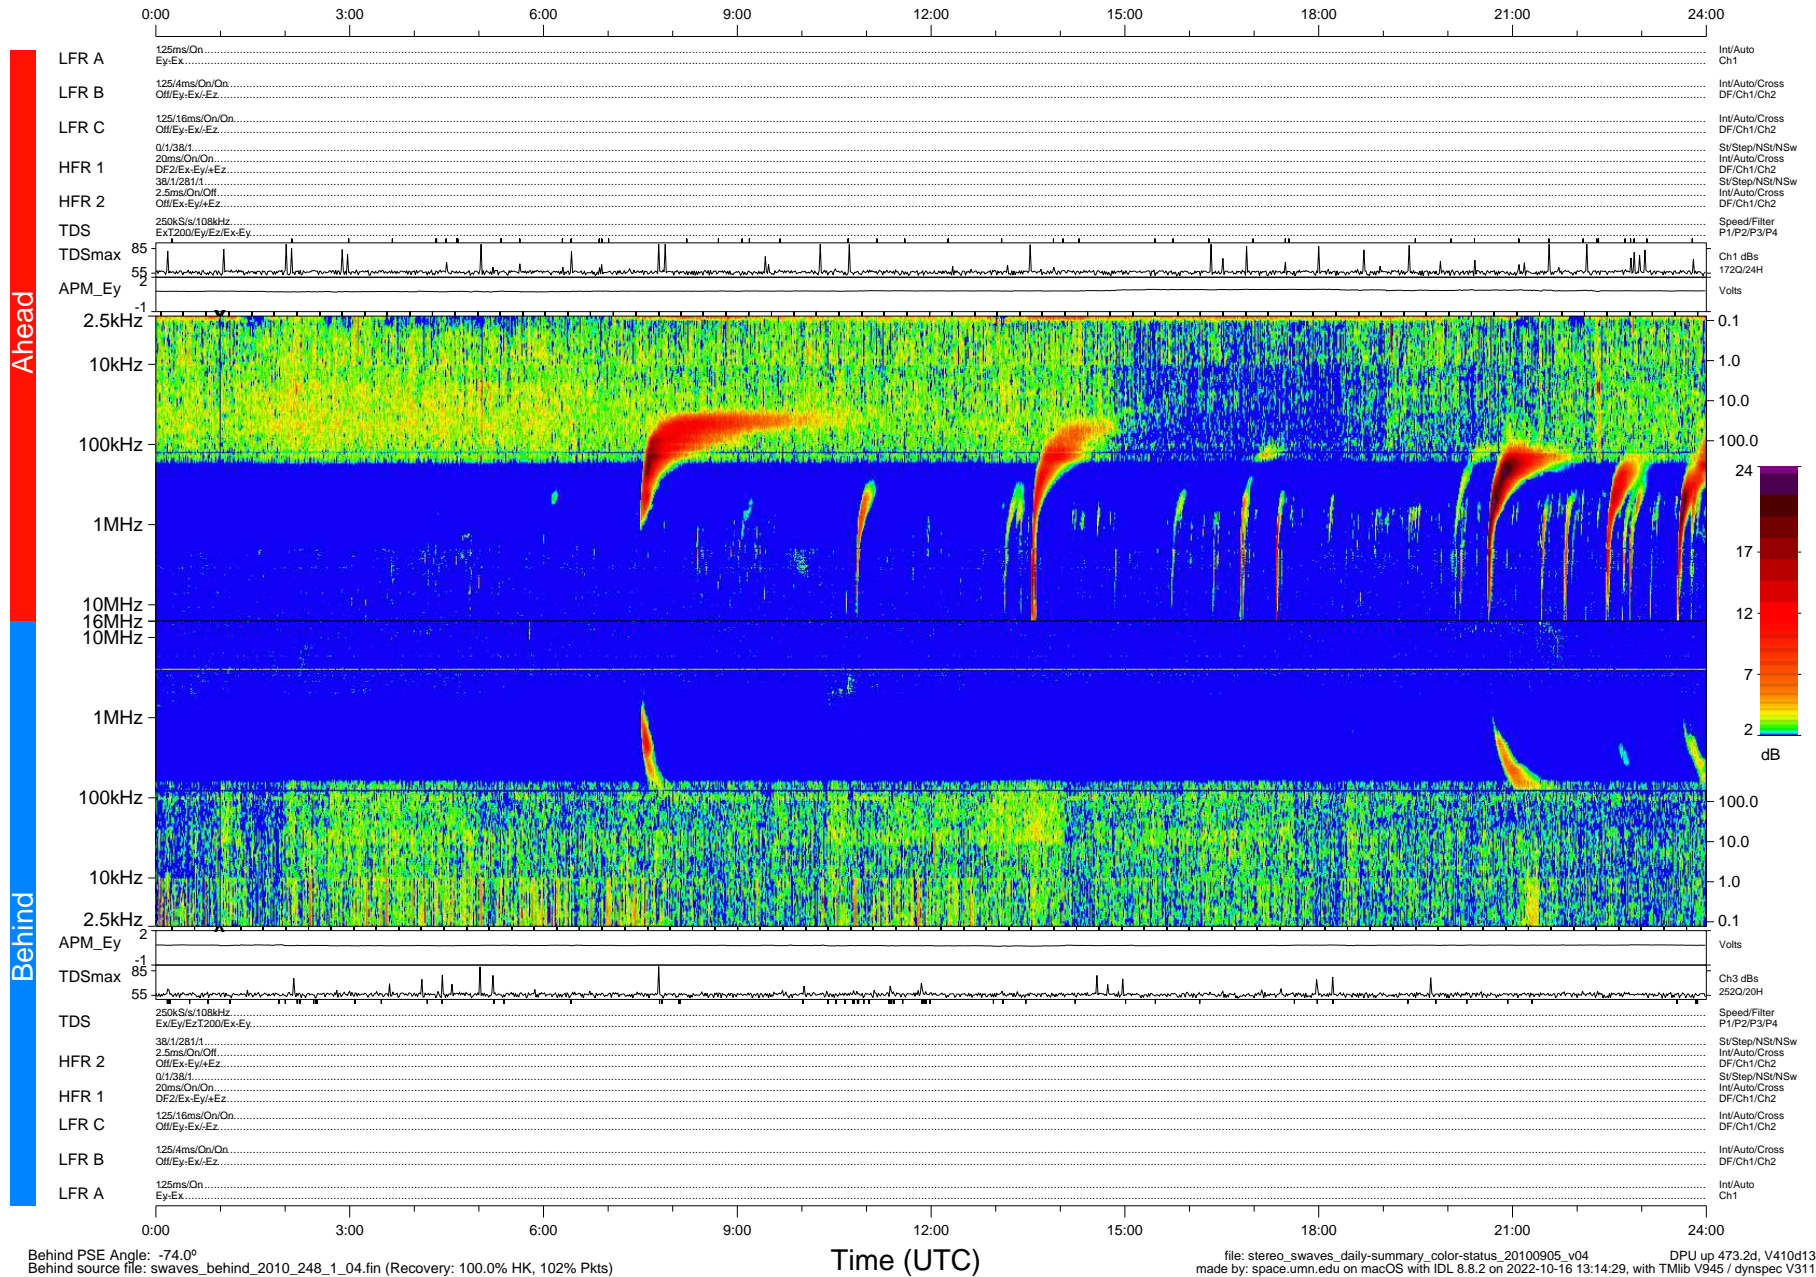

STEREO/WAVES Daily Summary - 05-Sep-2010 (DOY 248)

Ahead source file: swaves_ahead_2010_248_1_04.fin (Recovery: 100.0% HK, 91% Pkts)
Ahead PSE Angle: 81.3°

DPU up 397.4d, V410d12

Behind PSE Angle: -74.0°
Behind source file: swaves_behind_2010_248_1_04.fin (Recovery: 100.0% HK, 102% Pkts)

Time (UTC)