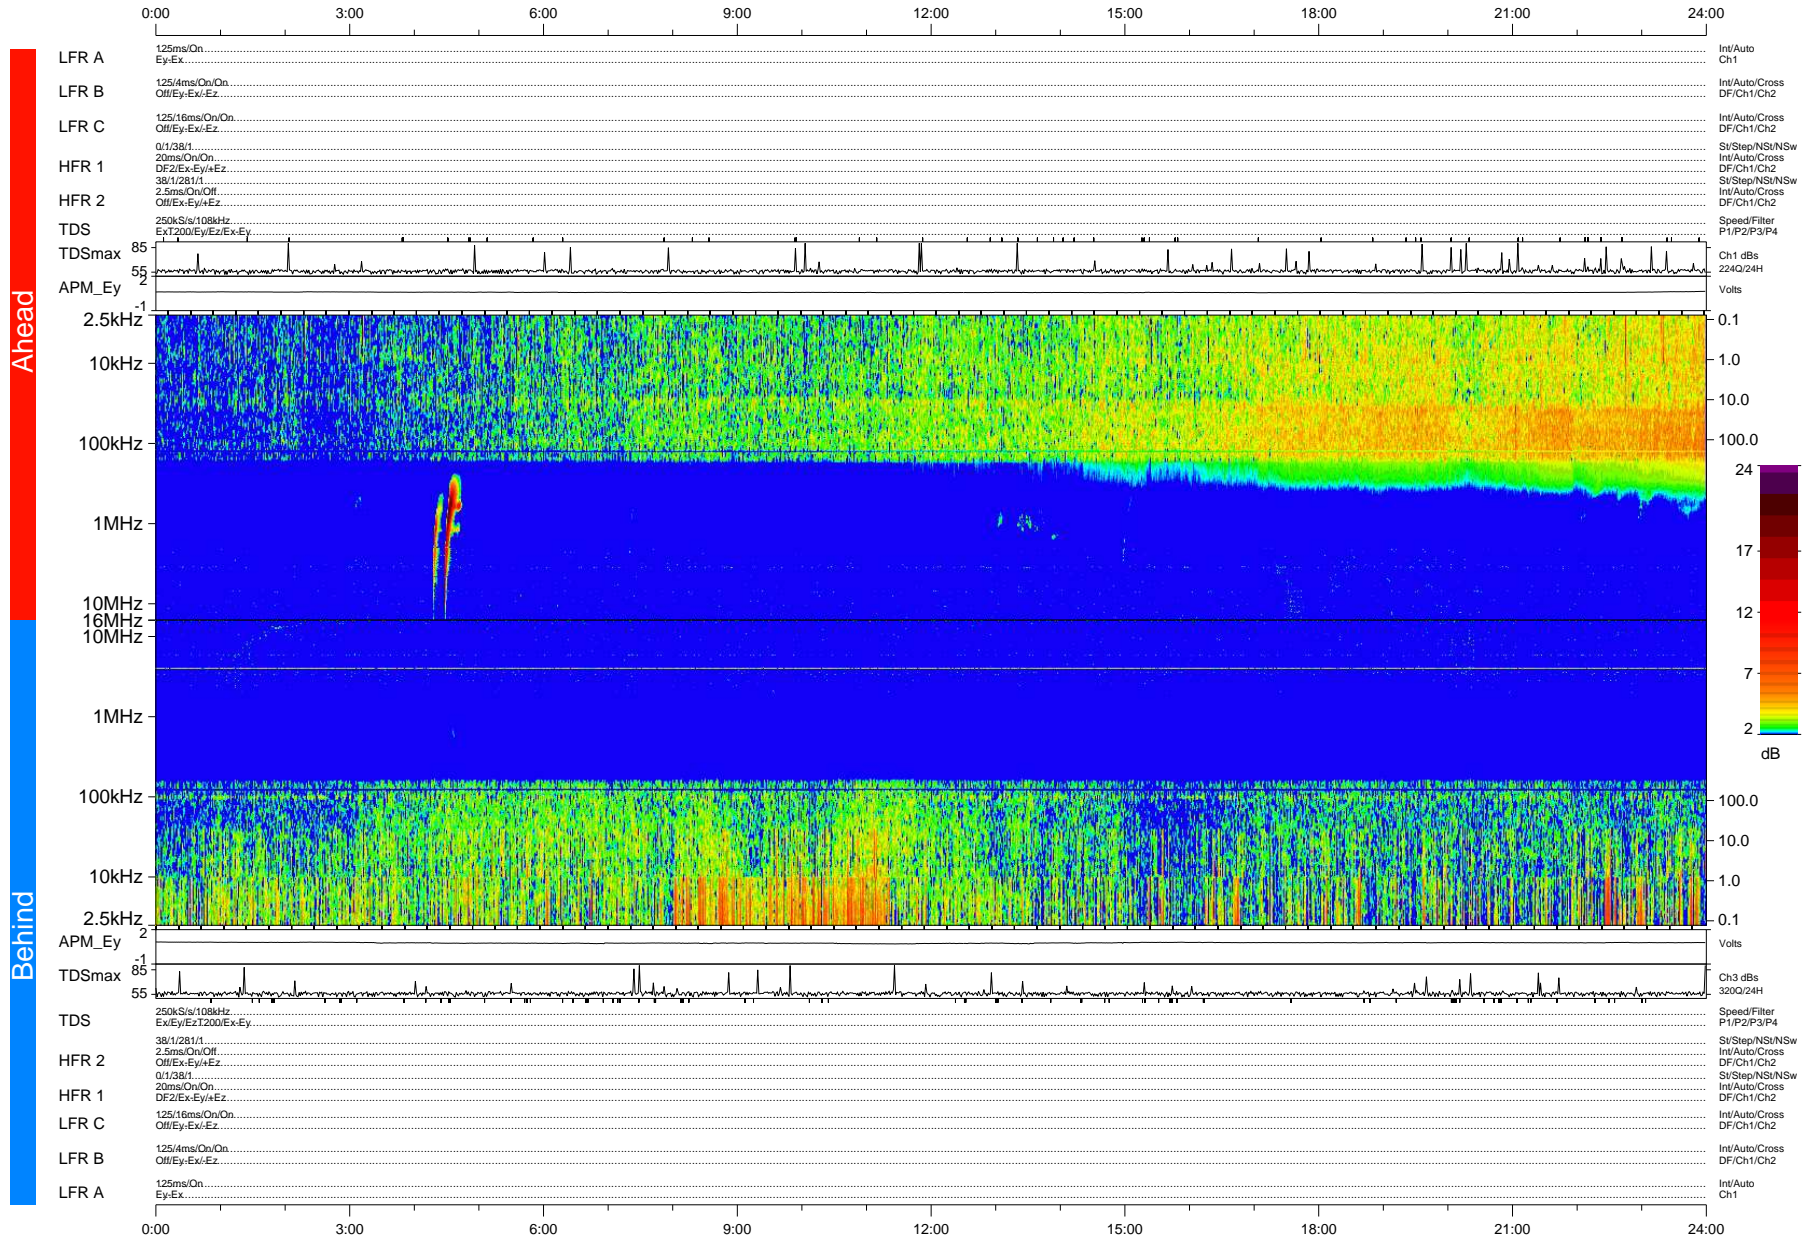

# STEREO/WAVES Daily Summary - 29-Aug-2010 (DOY 241)

Ahead source file: swaves\_ahead\_2010\_241\_1\_04.fin (Recovery: 100.0% HK, 99% Pkts)  
 Ahead PSE Angle: 80.7°

DPU up 390.4d, V410d12

Behind PSE Angle: -73.4°  
 Behind source file: swaves\_behind\_2010\_241\_1\_04.fin (Recovery: 100.0% HK, 113% Pkts)

Time (UTC)

file: stereo\_swaves\_daily-summary\_color-status\_20100829\_v04  
 DPU up 466.2d, V410d13  
 made by: space.umn.edu on macOS with IDL 8.8.2 on 2022-10-16 12:54:35, with TMLib V945 / dynspec V311