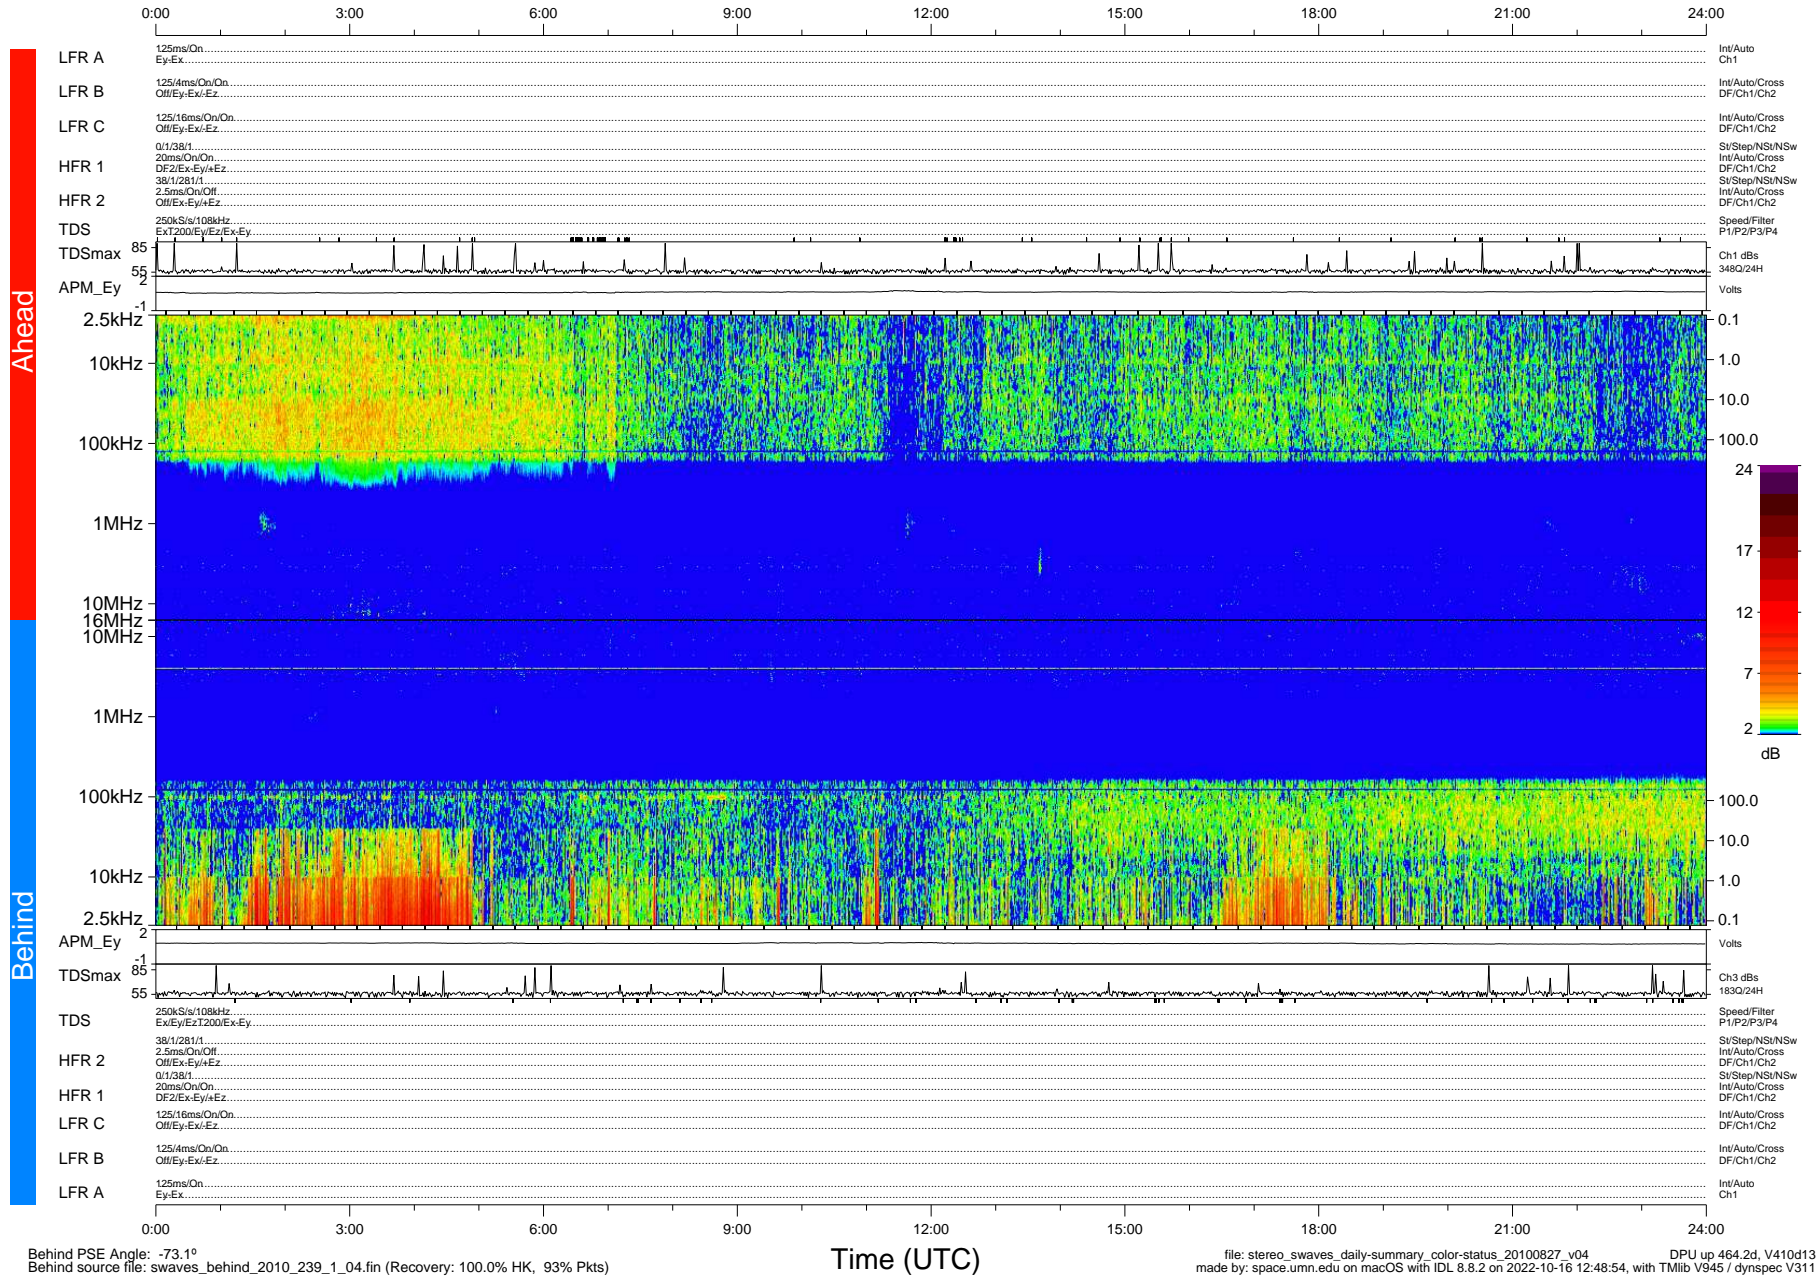

STEREO/WAVES Daily Summary - 27-Aug-2010 (DOY 239)

Ahead source file: swaves_ahead_2010_239_1_04.fin (Recovery: 100.0% HK, 117% Pkts)
Ahead PSE Angle: 80.6°

DPU up 388.4d, V410d12

Behind PSE Angle: -73.1°
Behind source file: swaves_behind_2010_239_1_04.fin (Recovery: 100.0% HK, 93% Pkts)

Time (UTC)