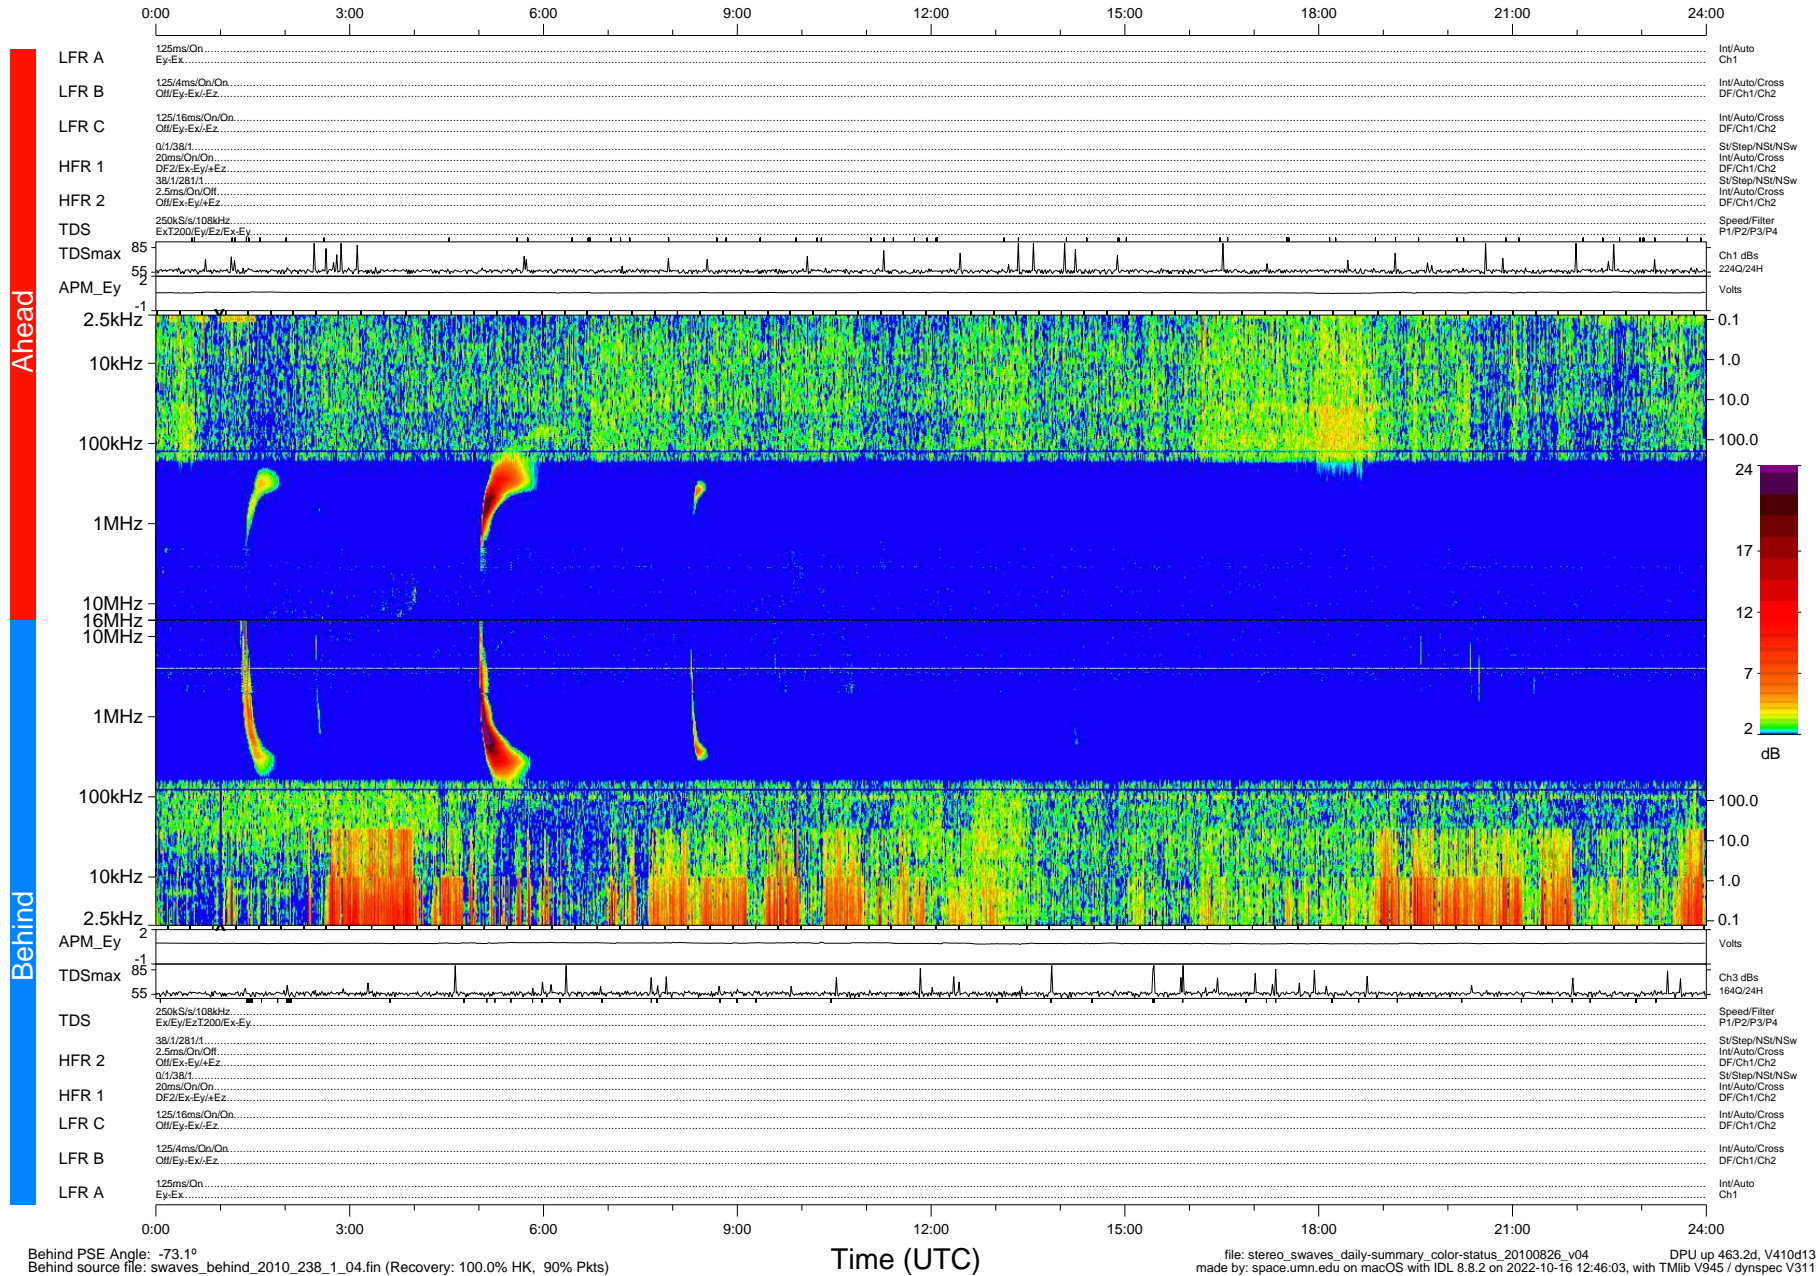

STEREO/WAVES Daily Summary - 26-Aug-2010 (DOY 238)

Ahead source file: swaves_ahead_2010_238_1_04.fin (Recovery: 100.0% HK, 99% Pkts)
Ahead PSE Angle: 80.5°

DPU up 387.4d, V410d12

Behind PSE Angle: -73.1°
Behind source file: swaves_behind_2010_238_1_04.fin (Recovery: 100.0% HK, 90% Pkts)

Time (UTC)