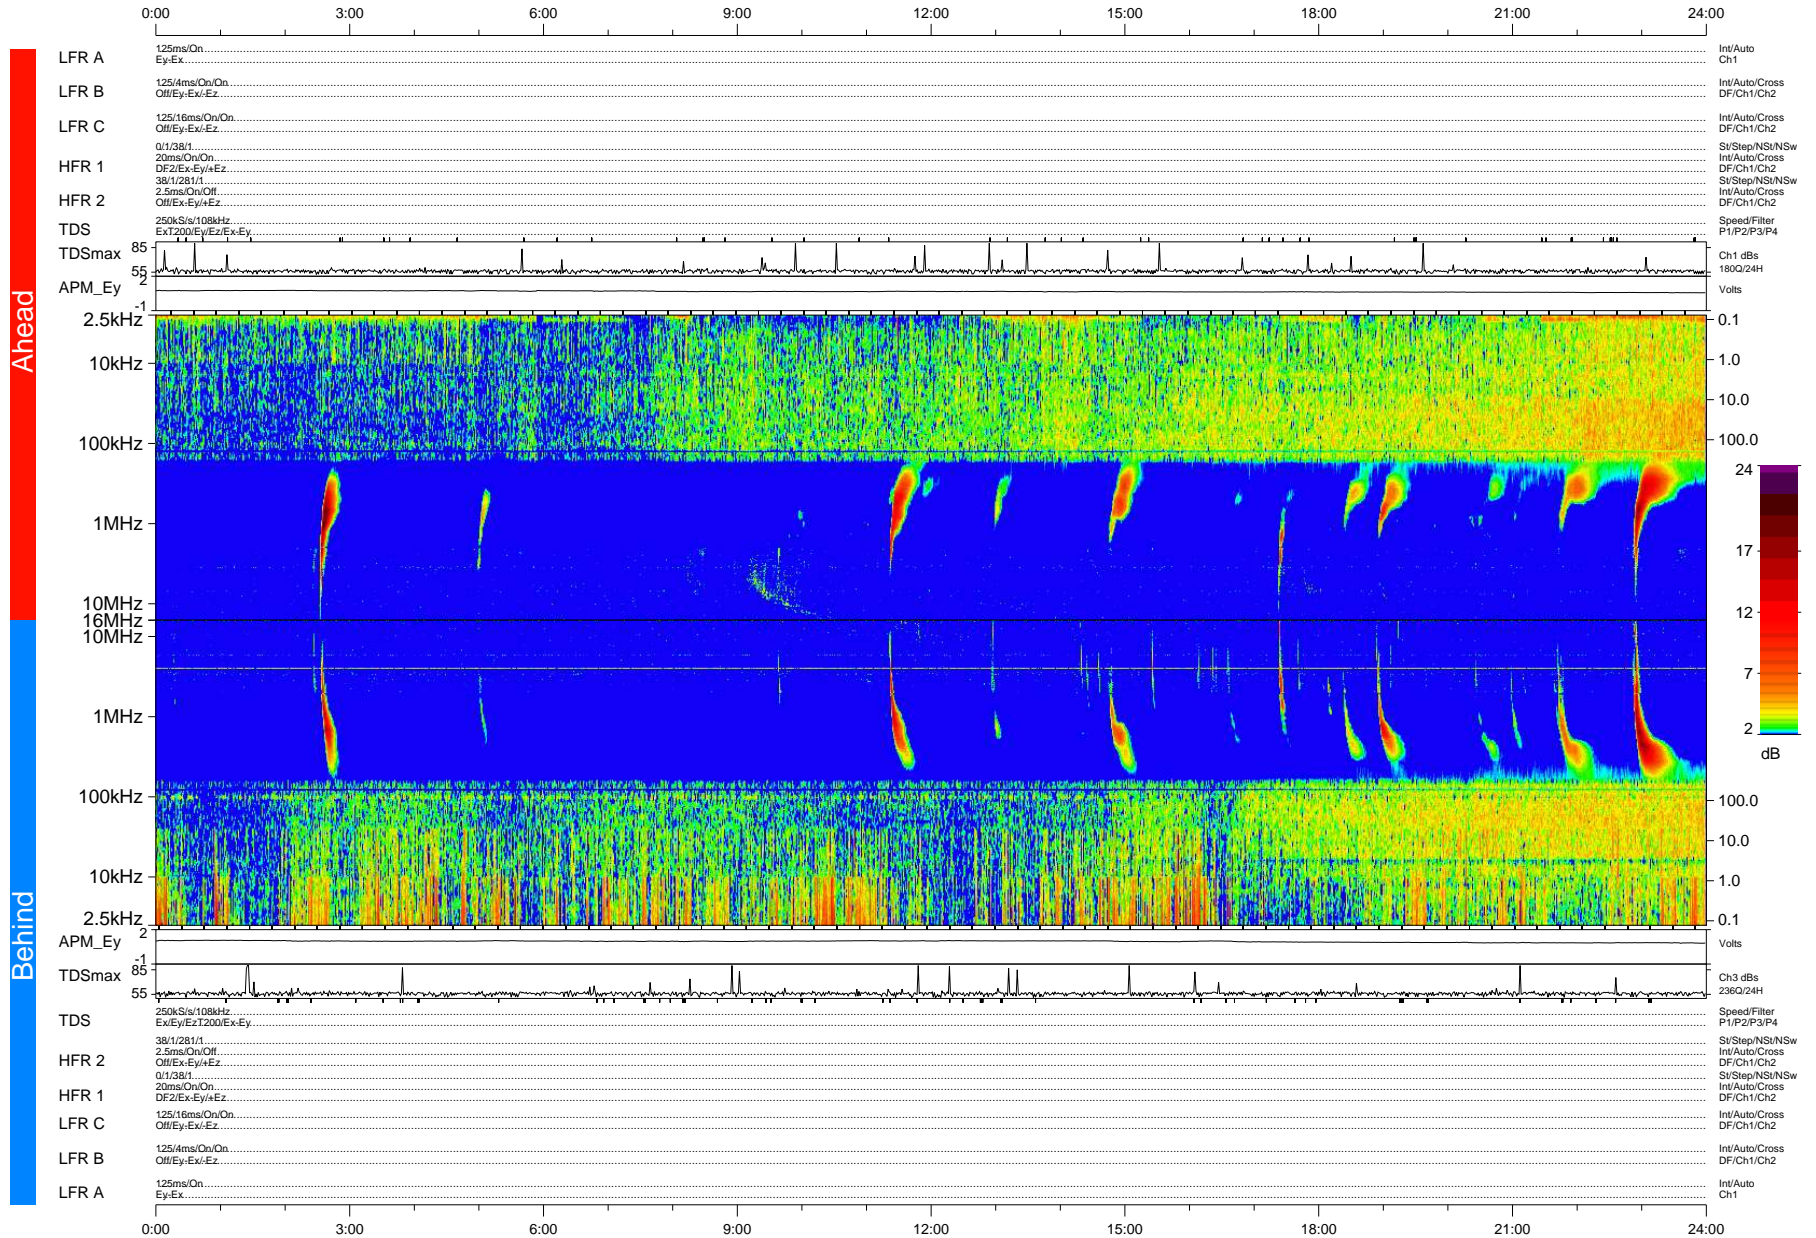

STEREO/WAVES Daily Summary - 25-Aug-2010 (DOY 237)

Ahead source file: swaves_ahead_2010_237_1_04.fin (Recovery: 100.0% HK, 92% Pkts)
Ahead PSE Angle: 80.4°

DPU up 386.4d, V410d12

Behind PSE Angle: -73.0°
Behind source file: swaves_behind_2010_237_1_04.fin (Recovery: 100.0% HK, 100% Pkts)

Time (UTC)