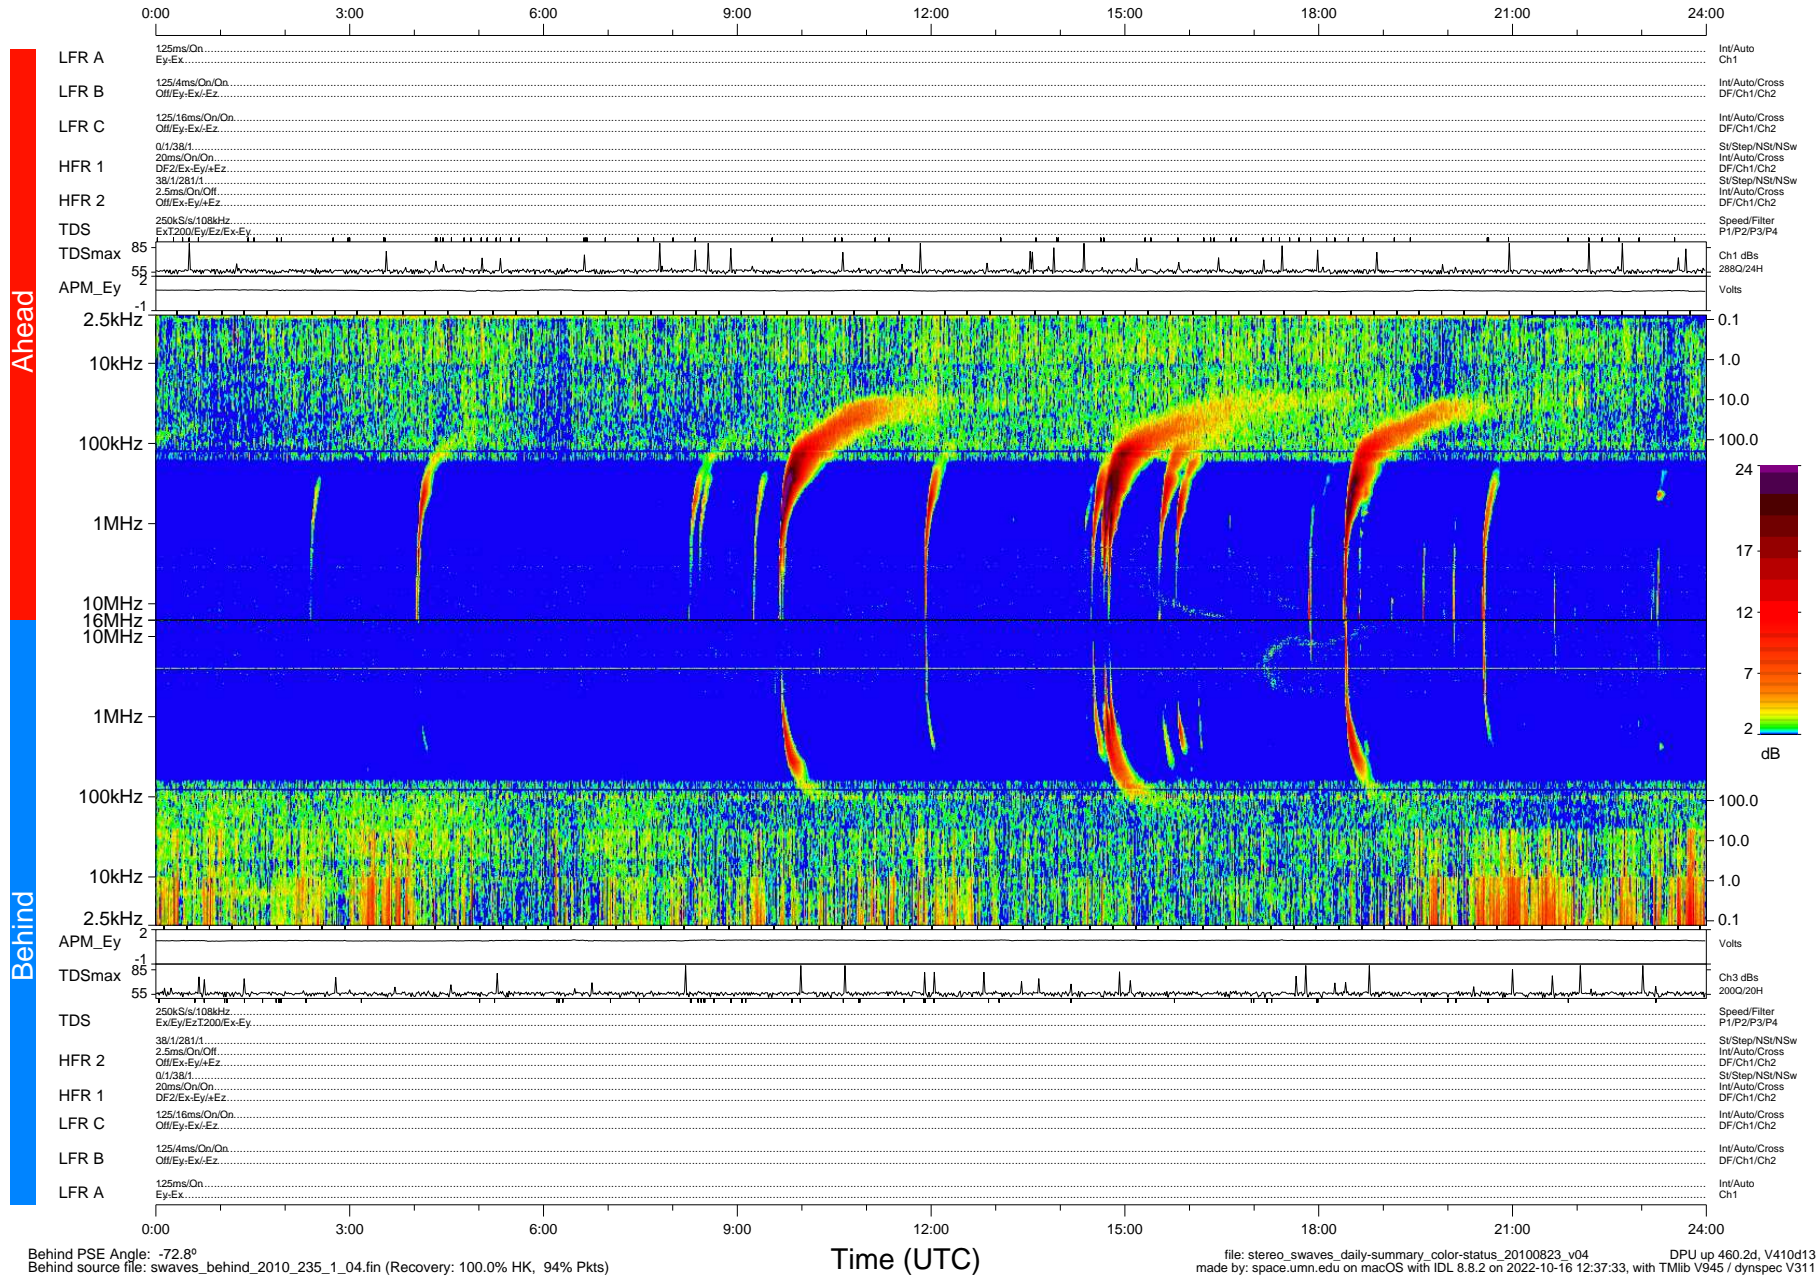

STEREO/WAVES Daily Summary - 23-Aug-2010 (DOY 235)

Ahead source file: swaves_ahead_2010_235_1_04.fin (Recovery: 100.0% HK, 108% Pkts)
Ahead PSE Angle: 80.2°

DPU up 384.4d, V410d12

Behind PSE Angle: -72.8°
Behind source file: swaves_behind_2010_235_1_04.fin (Recovery: 100.0% HK, 94% Pkts)

Time (UTC)