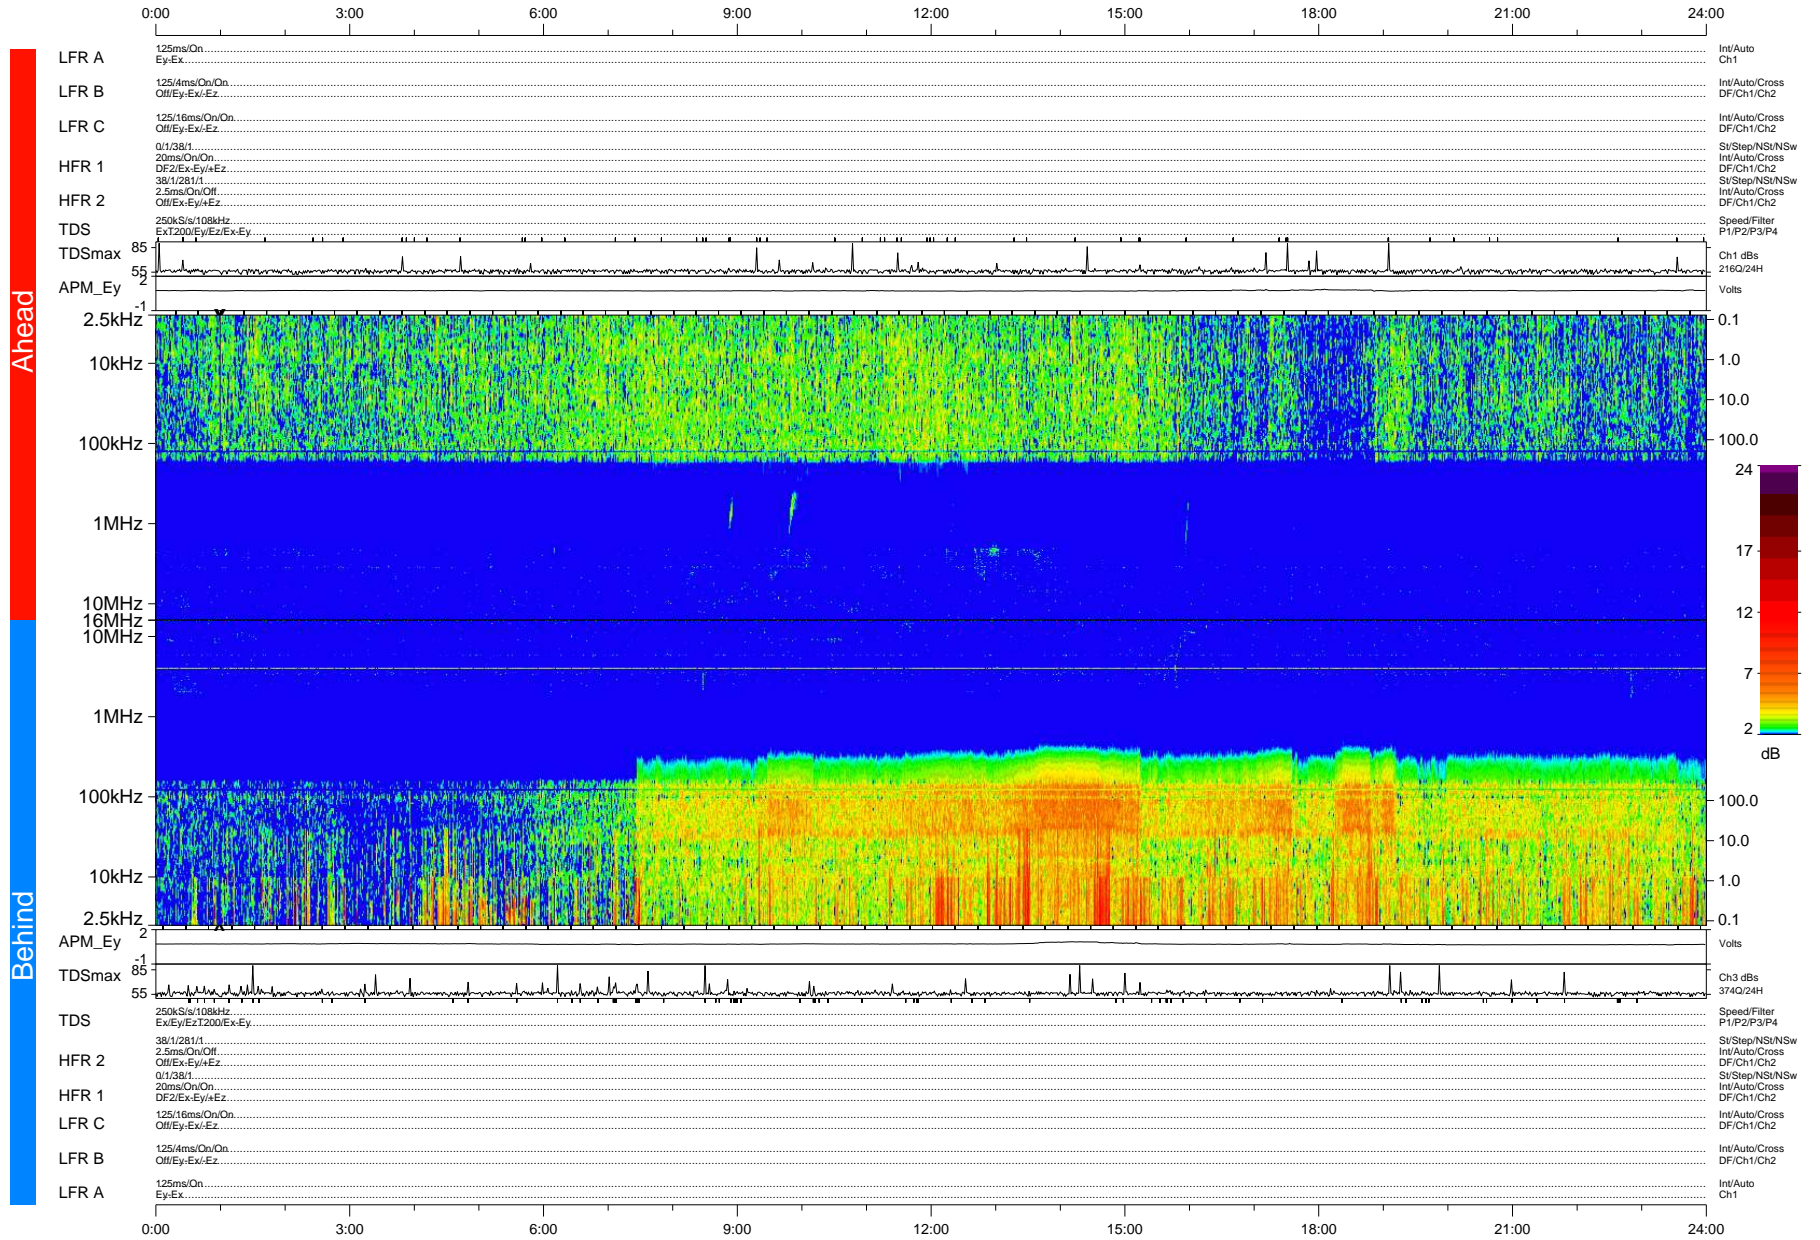

STEREO/WAVES Daily Summary - 16-Aug-2010 (DOY 228)

Ahead source file: swaves_ahead_2010_228_1_04.fin (Recovery: 100.0% HK, 97% Pkts)
 Ahead PSE Angle: 79.7°

DPU up 377.4d, V410d12

Behind PSE Angle: -72.2°
 Behind source file: swaves_behind_2010_228_1_04.fin (Recovery: 100.0% HK, 121% Pkts)

Time (UTC)

file: stereo_swaves_daily-summary_color-status_20100816_v04 DPU up 453.2d, V410d13
 made by: space.umn.edu on macOS with IDL 8.8.2 on 2022-10-16 12:17:42, with Tlib V945 / dynspec V311