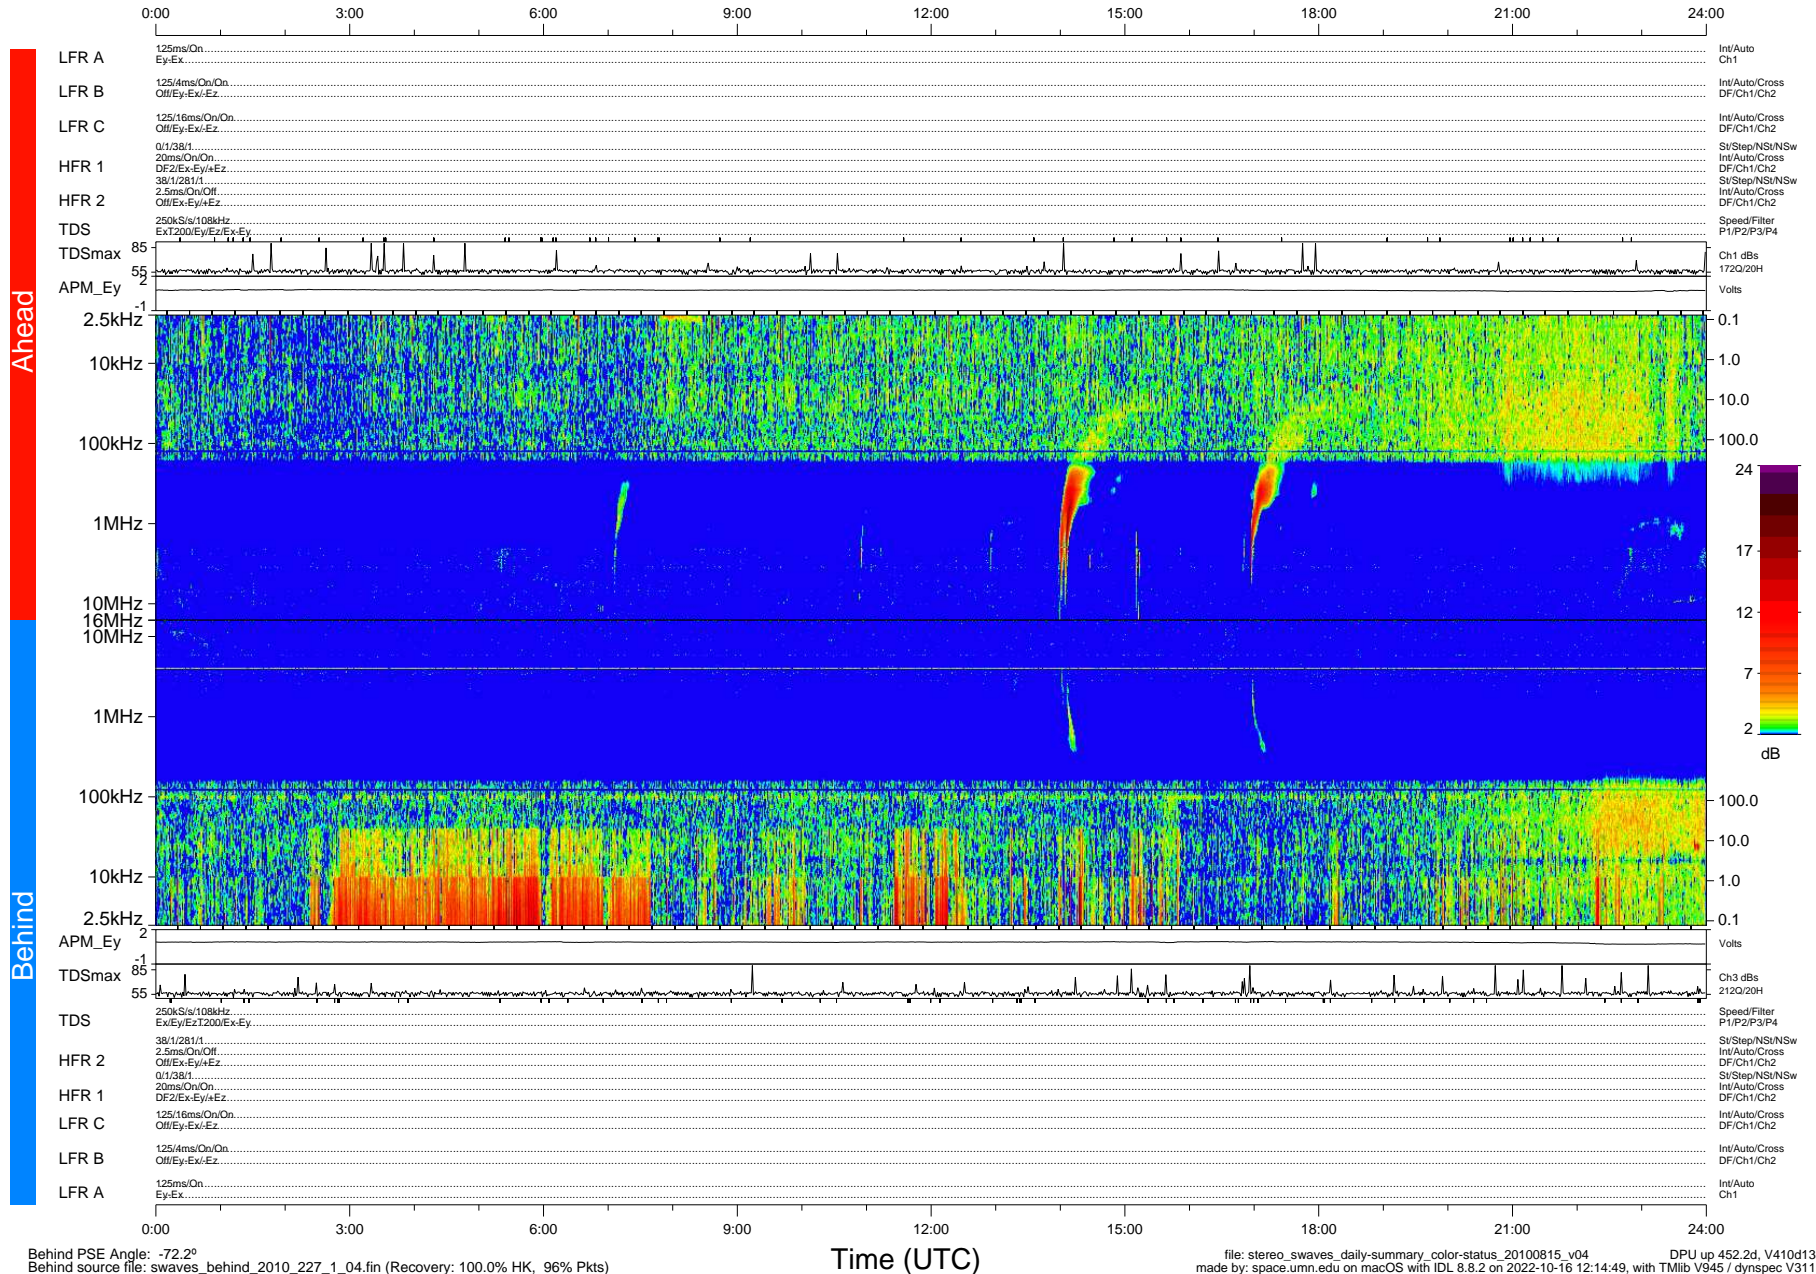

STEREO/WAVES Daily Summary - 15-Aug-2010 (DOY 227)

Ahead source file: swaves_ahead_2010_227_1_04.fin (Recovery: 100.0% HK, 90% Pkts)
Ahead PSE Angle: 79.6°

DPU up 376.4d, V410d12

Behind PSE Angle: -72.2°
Behind source file: swaves_behind_2010_227_1_04.fin (Recovery: 100.0% HK, 96% Pkts)

Time (UTC)