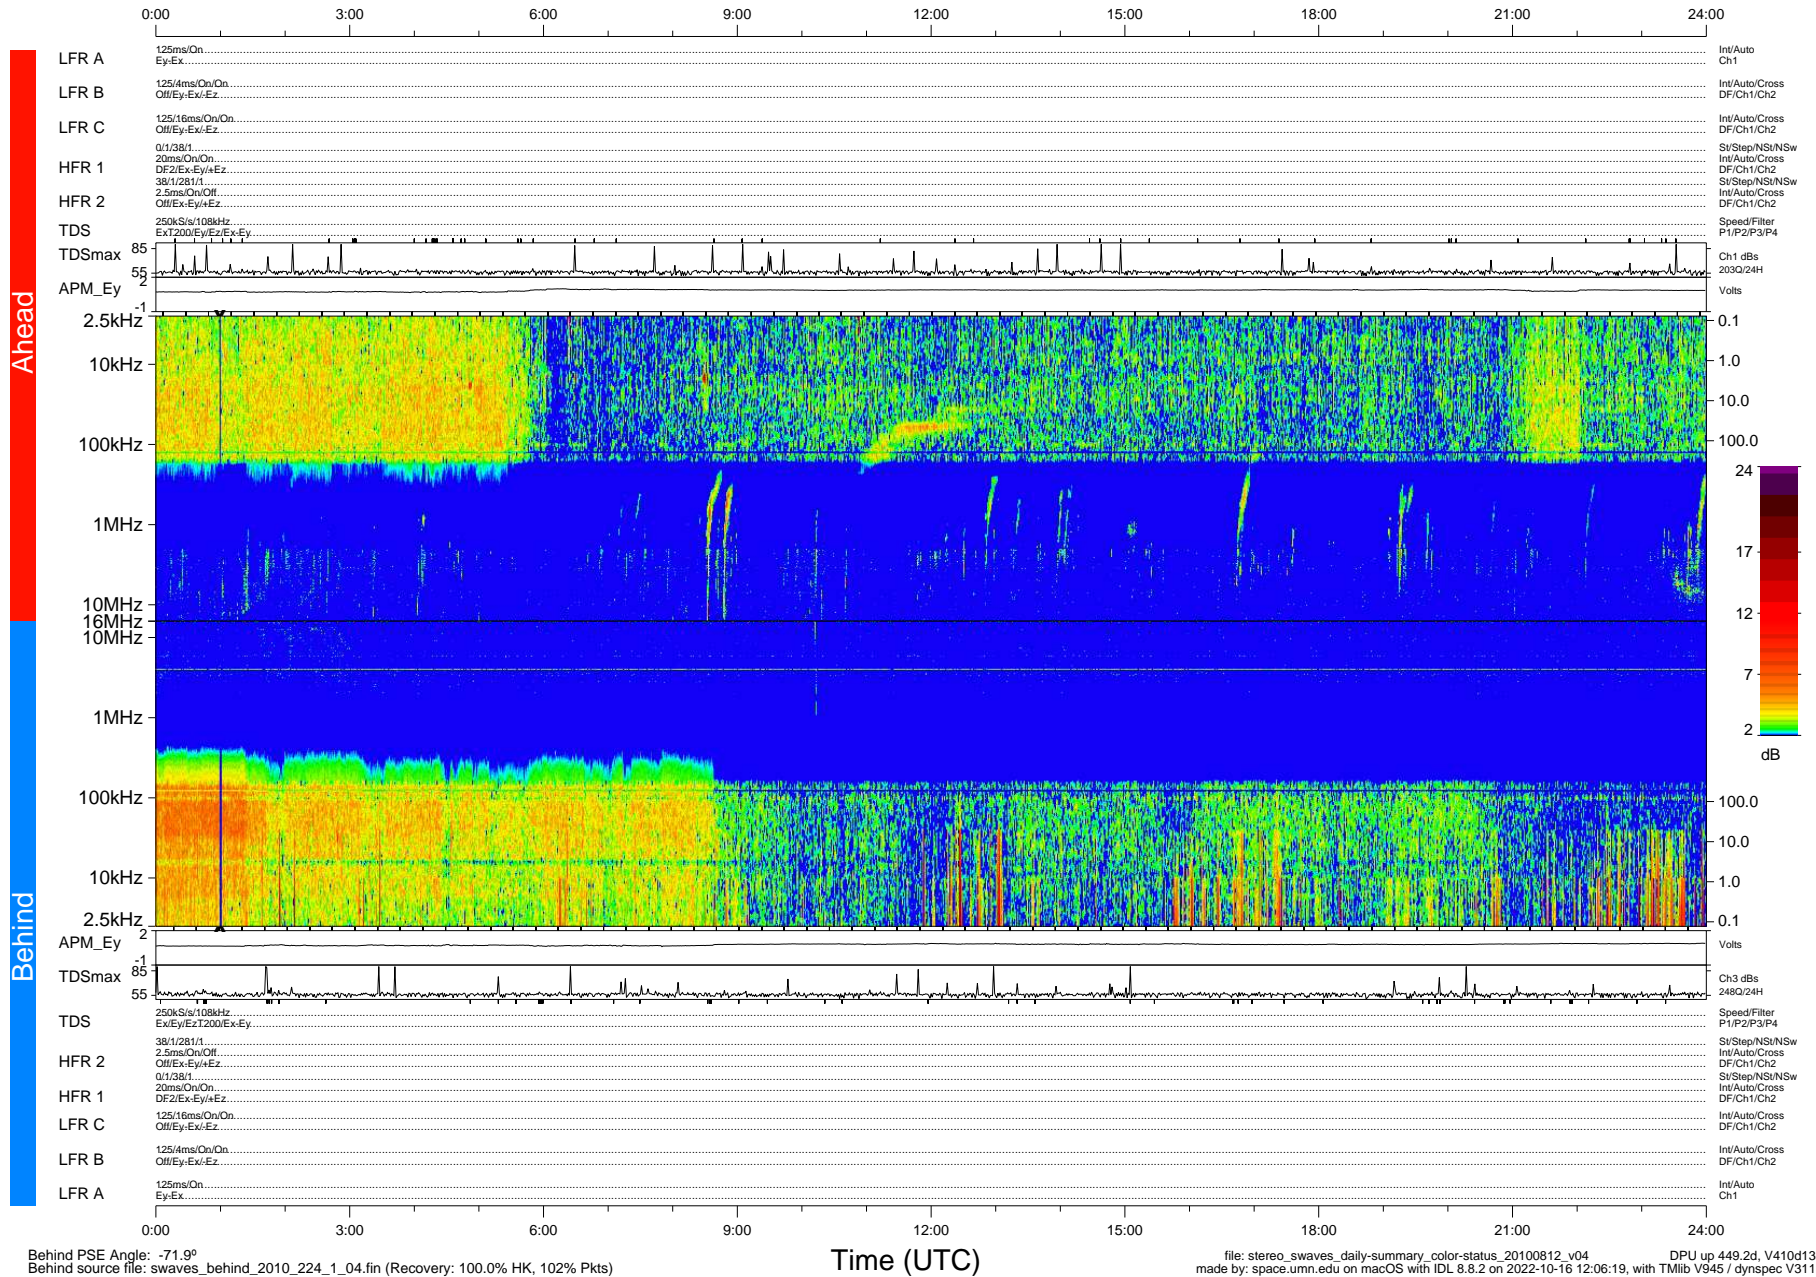

STEREO/WAVES Daily Summary - 12-Aug-2010 (DOY 224)

Ahead source file: swaves_ahead_2010_224_1_04.fin (Recovery: 100.0% HK, 96% Pkts)
Ahead PSE Angle: 79.3°

DPU up 373.4d, V410d12

Behind PSE Angle: -71.9°
Behind source file: swaves_behind_2010_224_1_04.fin (Recovery: 100.0% HK, 102% Pkts)