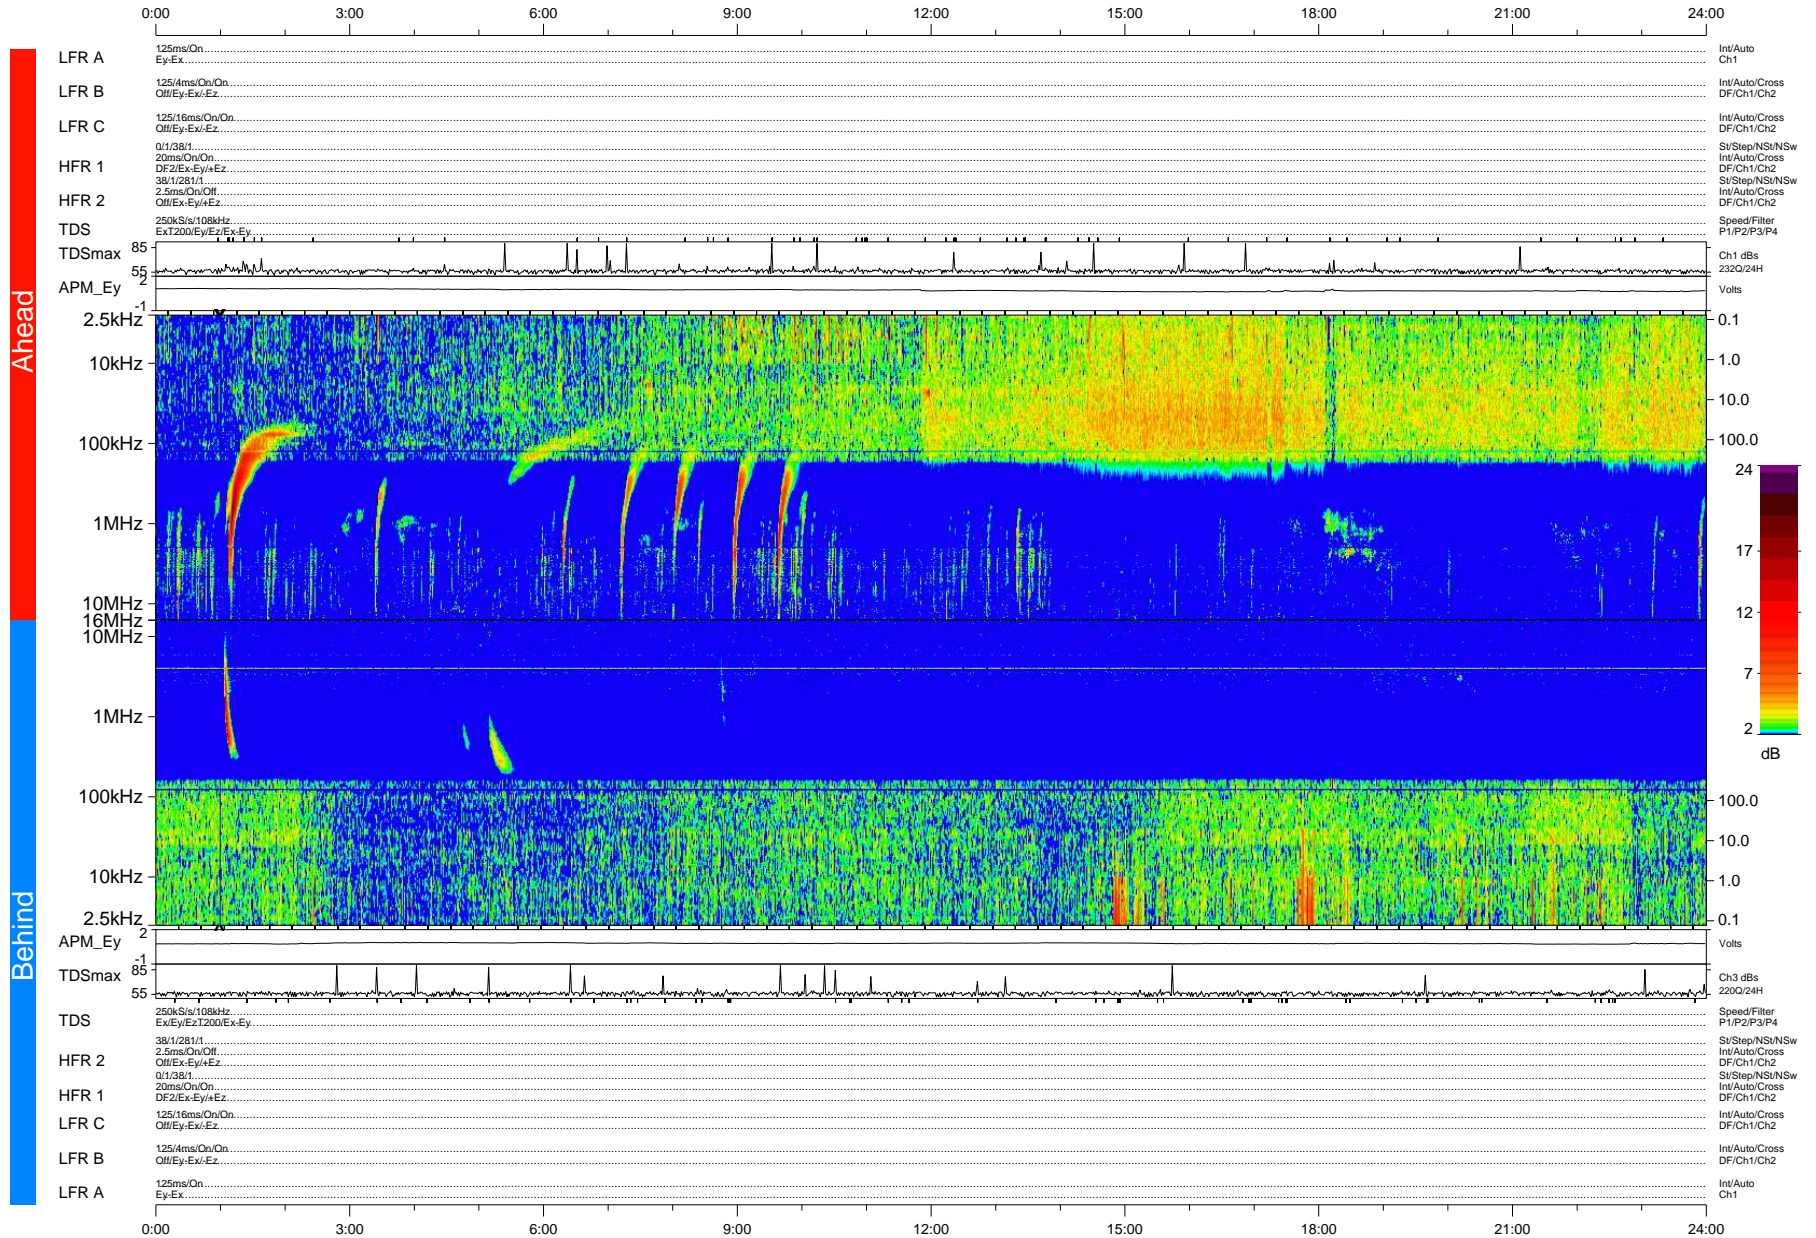

STEREO/WAVES Daily Summary - 10-Aug-2010 (DOY 222)

Ahead source file: swaves_ahead_2010_222_1_04.fin (Recovery: 100.0% HK, 100% Pkts)
Ahead PSE Angle: 79.2°

DPU up 371.4d, V410d12

Behind PSE Angle: -71.8°
Behind source file: swaves_behind_2010_222_1_04.fin (Recovery: 100.0% HK, 98% Pkts)

Time (UTC)