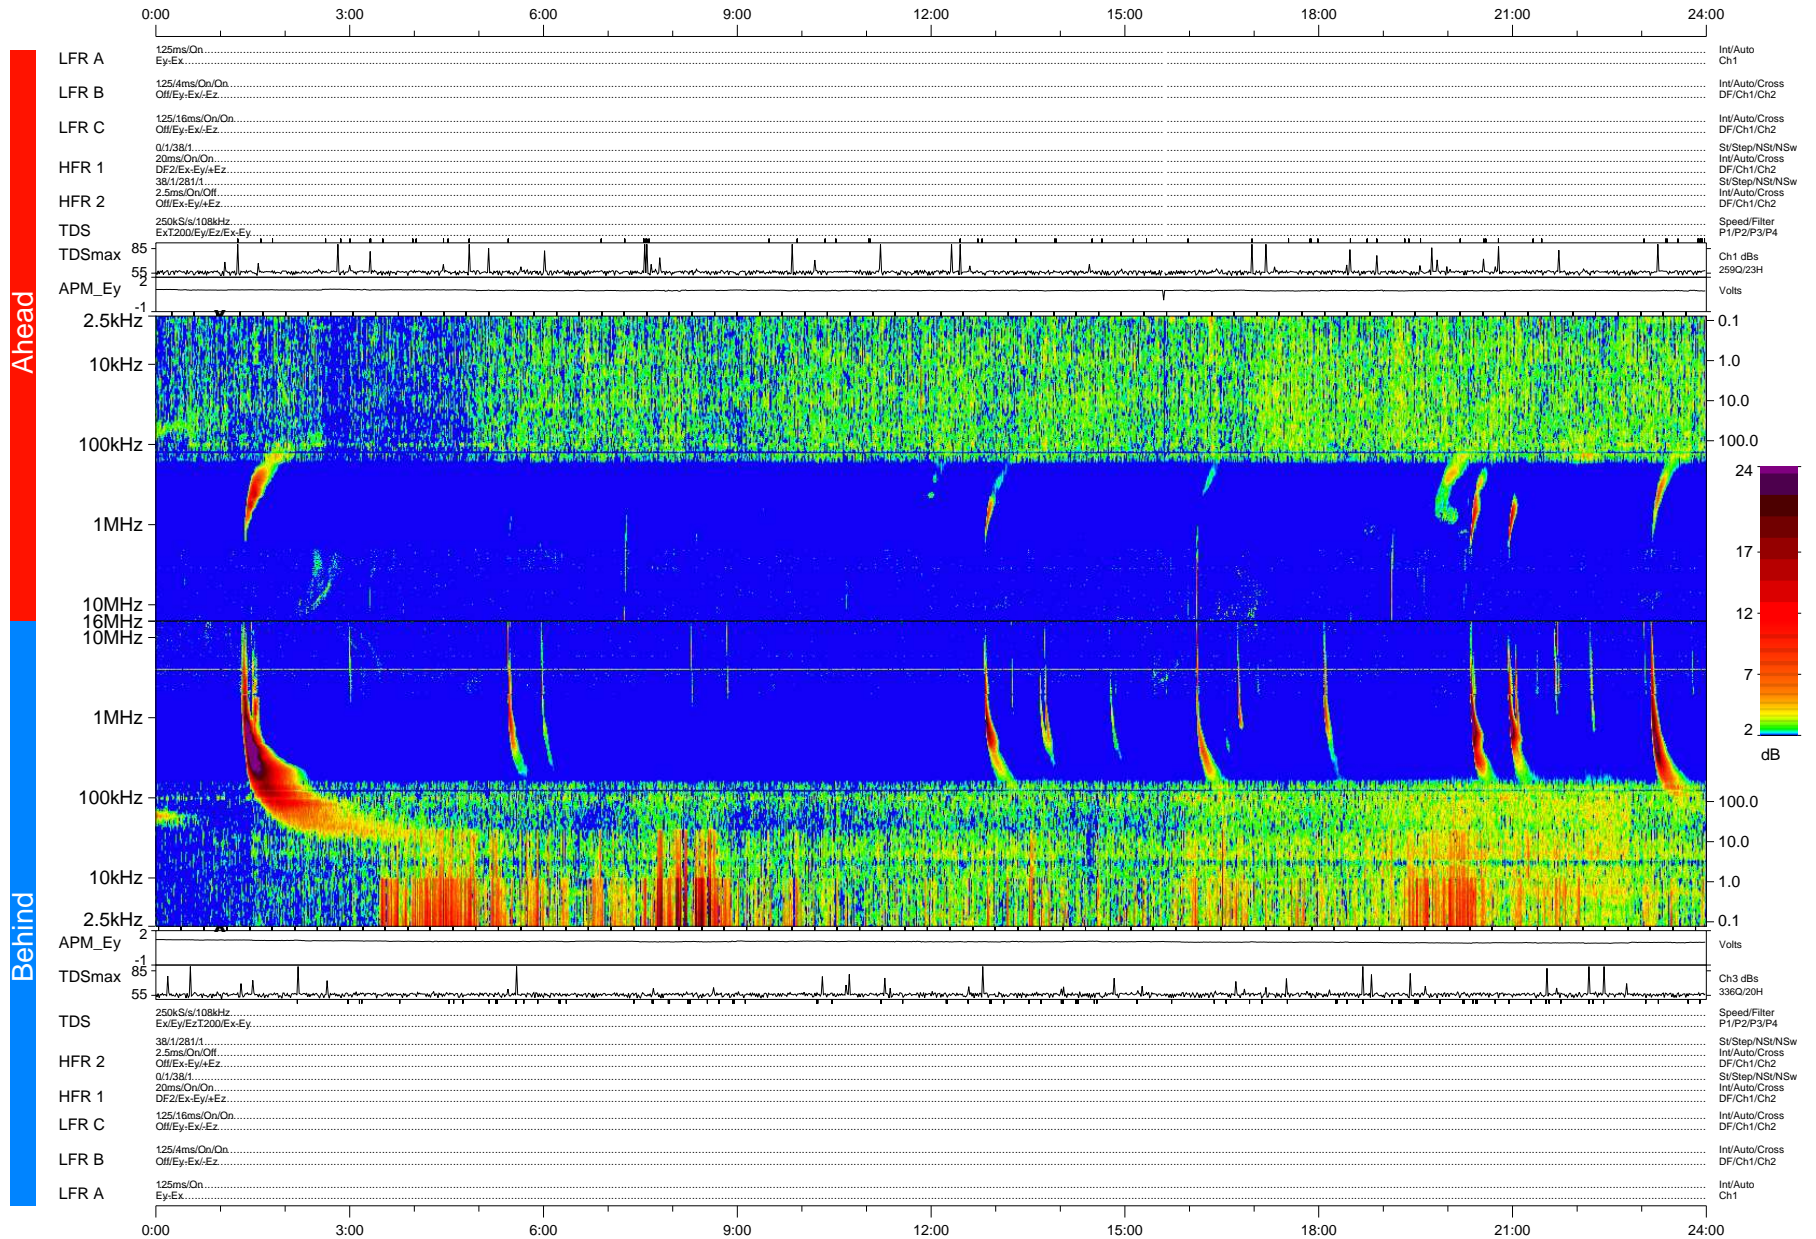

STEREO/WAVES Daily Summary - 06-Aug-2010 (DOY 218)

Ahead source file: swaves_ahead_2010_218_1_05.fin (Recovery: 99.9% HK, 104% Pkts)
Ahead PSE Angle: 78.9°

DPU up 367.4d, V410d12

Behind PSE Angle: -71.4°
Behind source file: swaves_behind_2010_218_1_04.fin (Recovery: 100.0% HK, 114% Pkts)

Time (UTC)