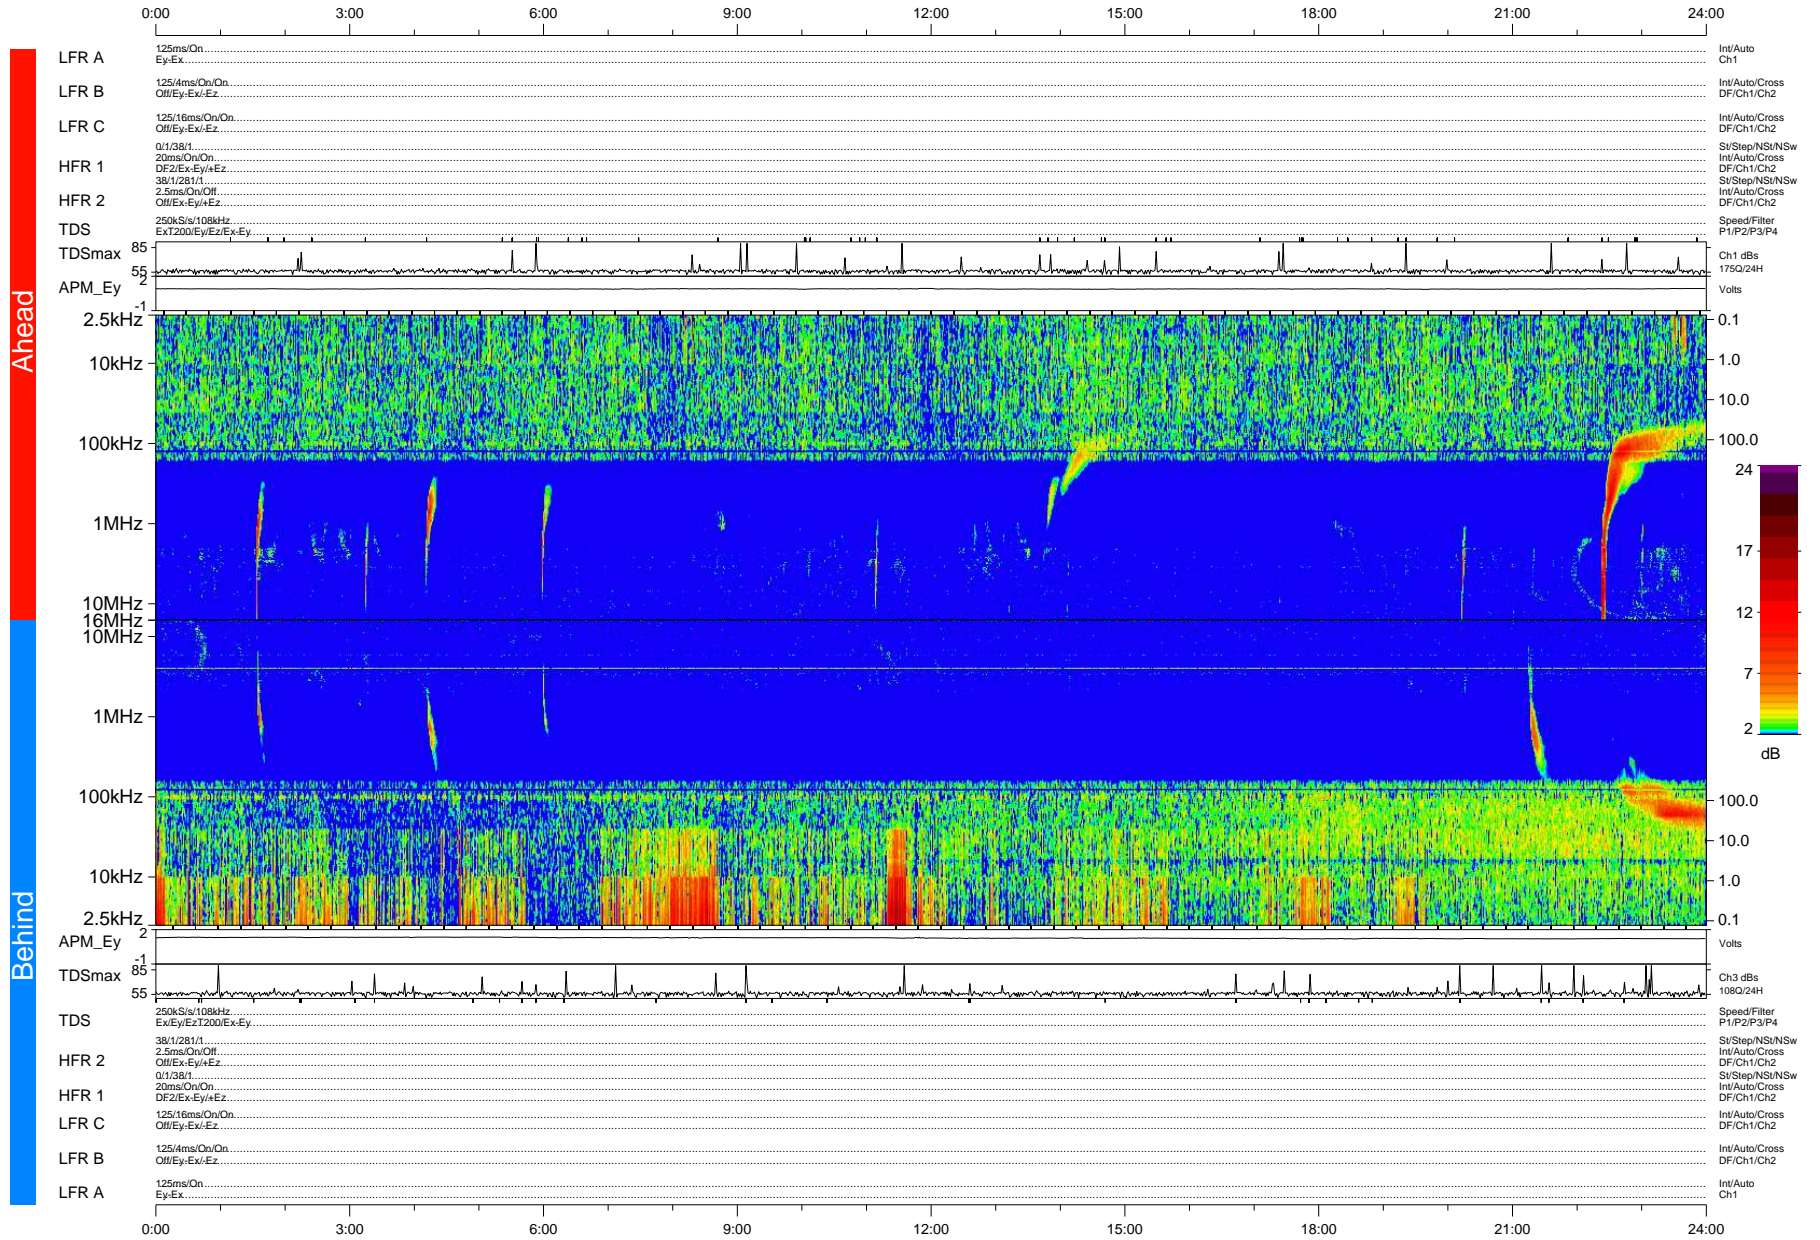

STEREO/WAVES Daily Summary - 05-Aug-2010 (DOY 217)

Ahead source file: swaves_ahead_2010_217_1_05.fin (Recovery: 100.0% HK, 91% Pkts)
Ahead PSE Angle: 78.7°

DPU up 366.4d, V410d12

Behind PSE Angle: -71.4°
Behind source file: swaves_behind_2010_217_1_04.fin (Recovery: 100.0% HK, 81% Pkts)

Time (UTC)