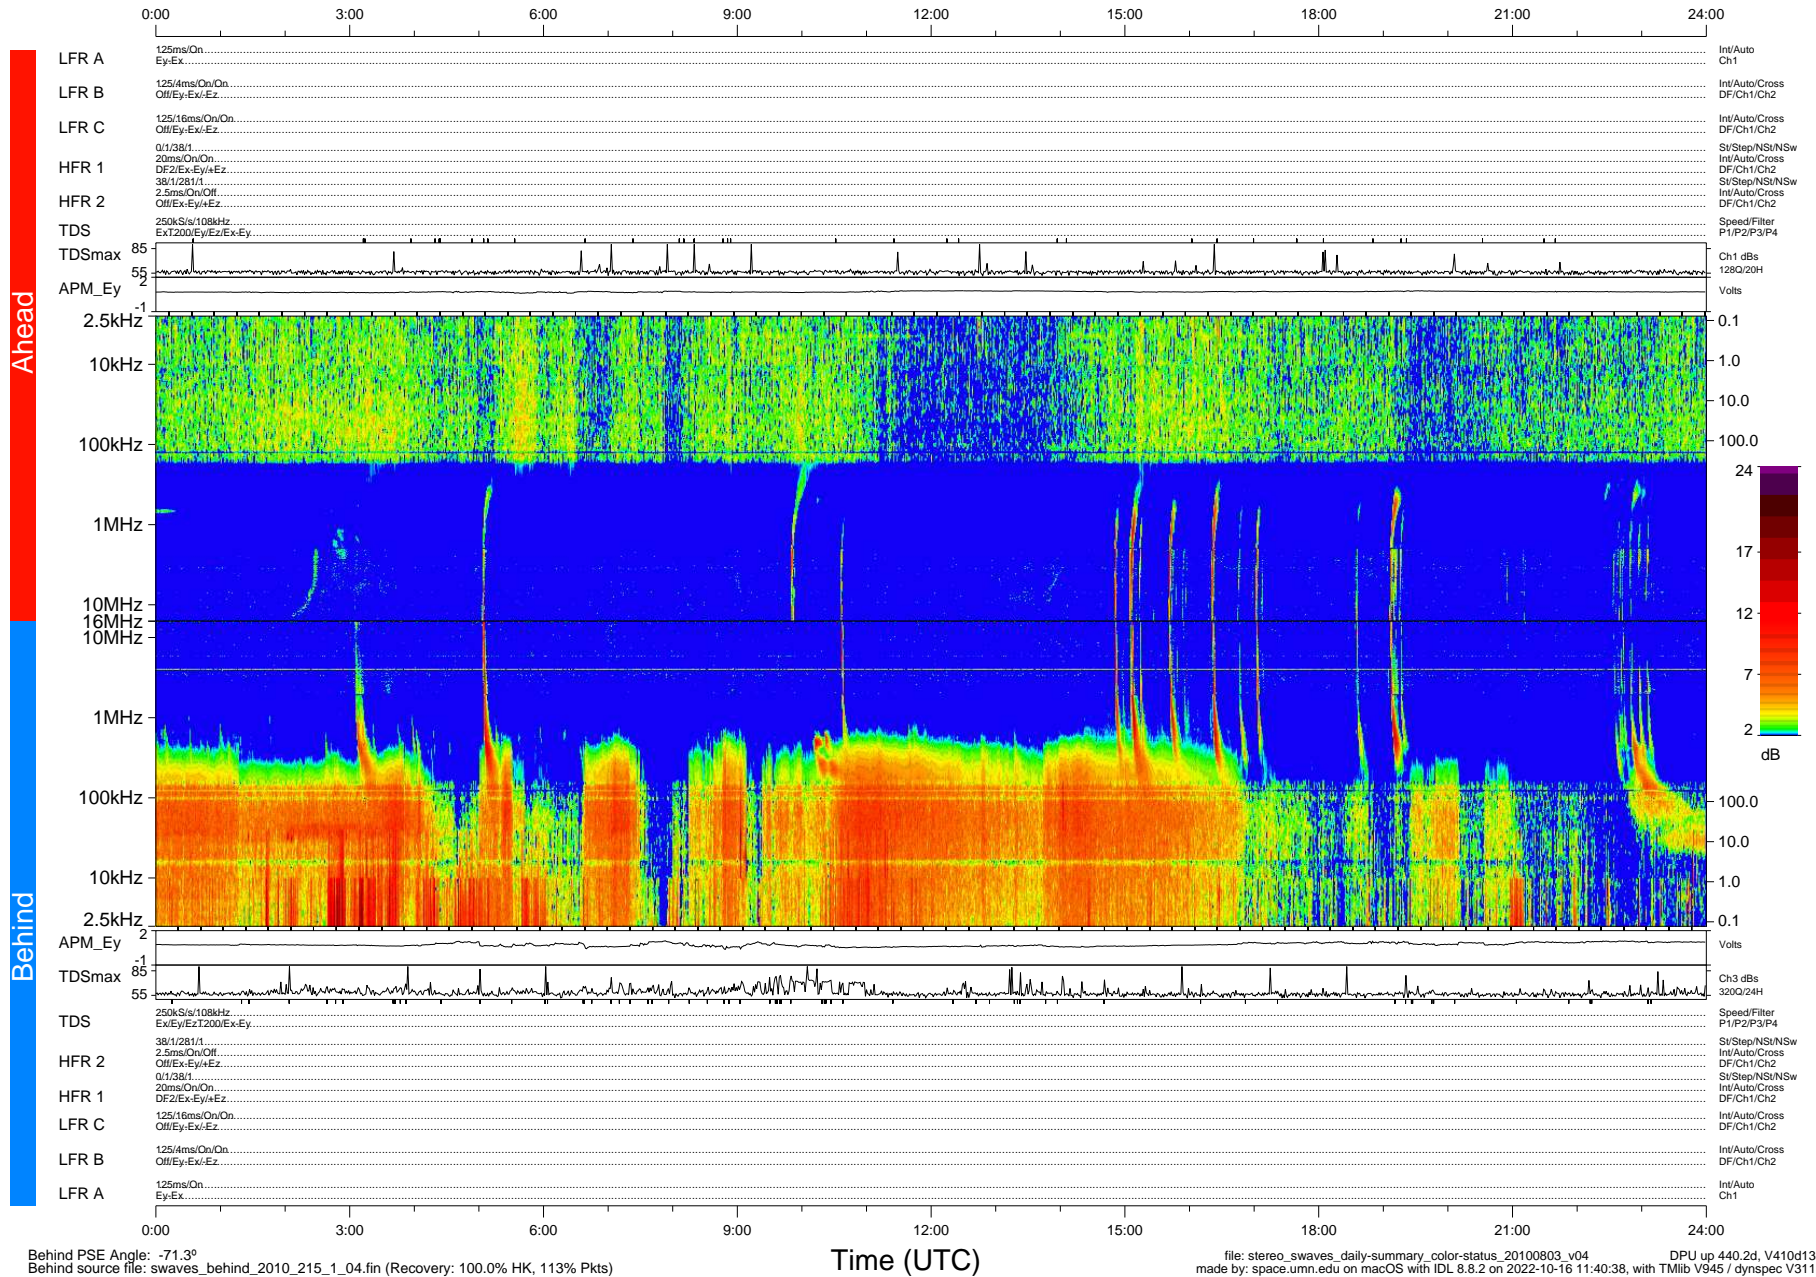

STEREO/WAVES Daily Summary - 03-Aug-2010 (DOY 215)

Ahead source file: swaves_ahead_2010_215_1_04.fin (Recovery: 100.0% HK, 84% Pkts)
Ahead PSE Angle: 78.5°

DPU up 364.4d, V410d12

Behind PSE Angle: -71.3°
Behind source file: swaves_behind_2010_215_1_04.fin (Recovery: 100.0% HK, 113% Pkts)