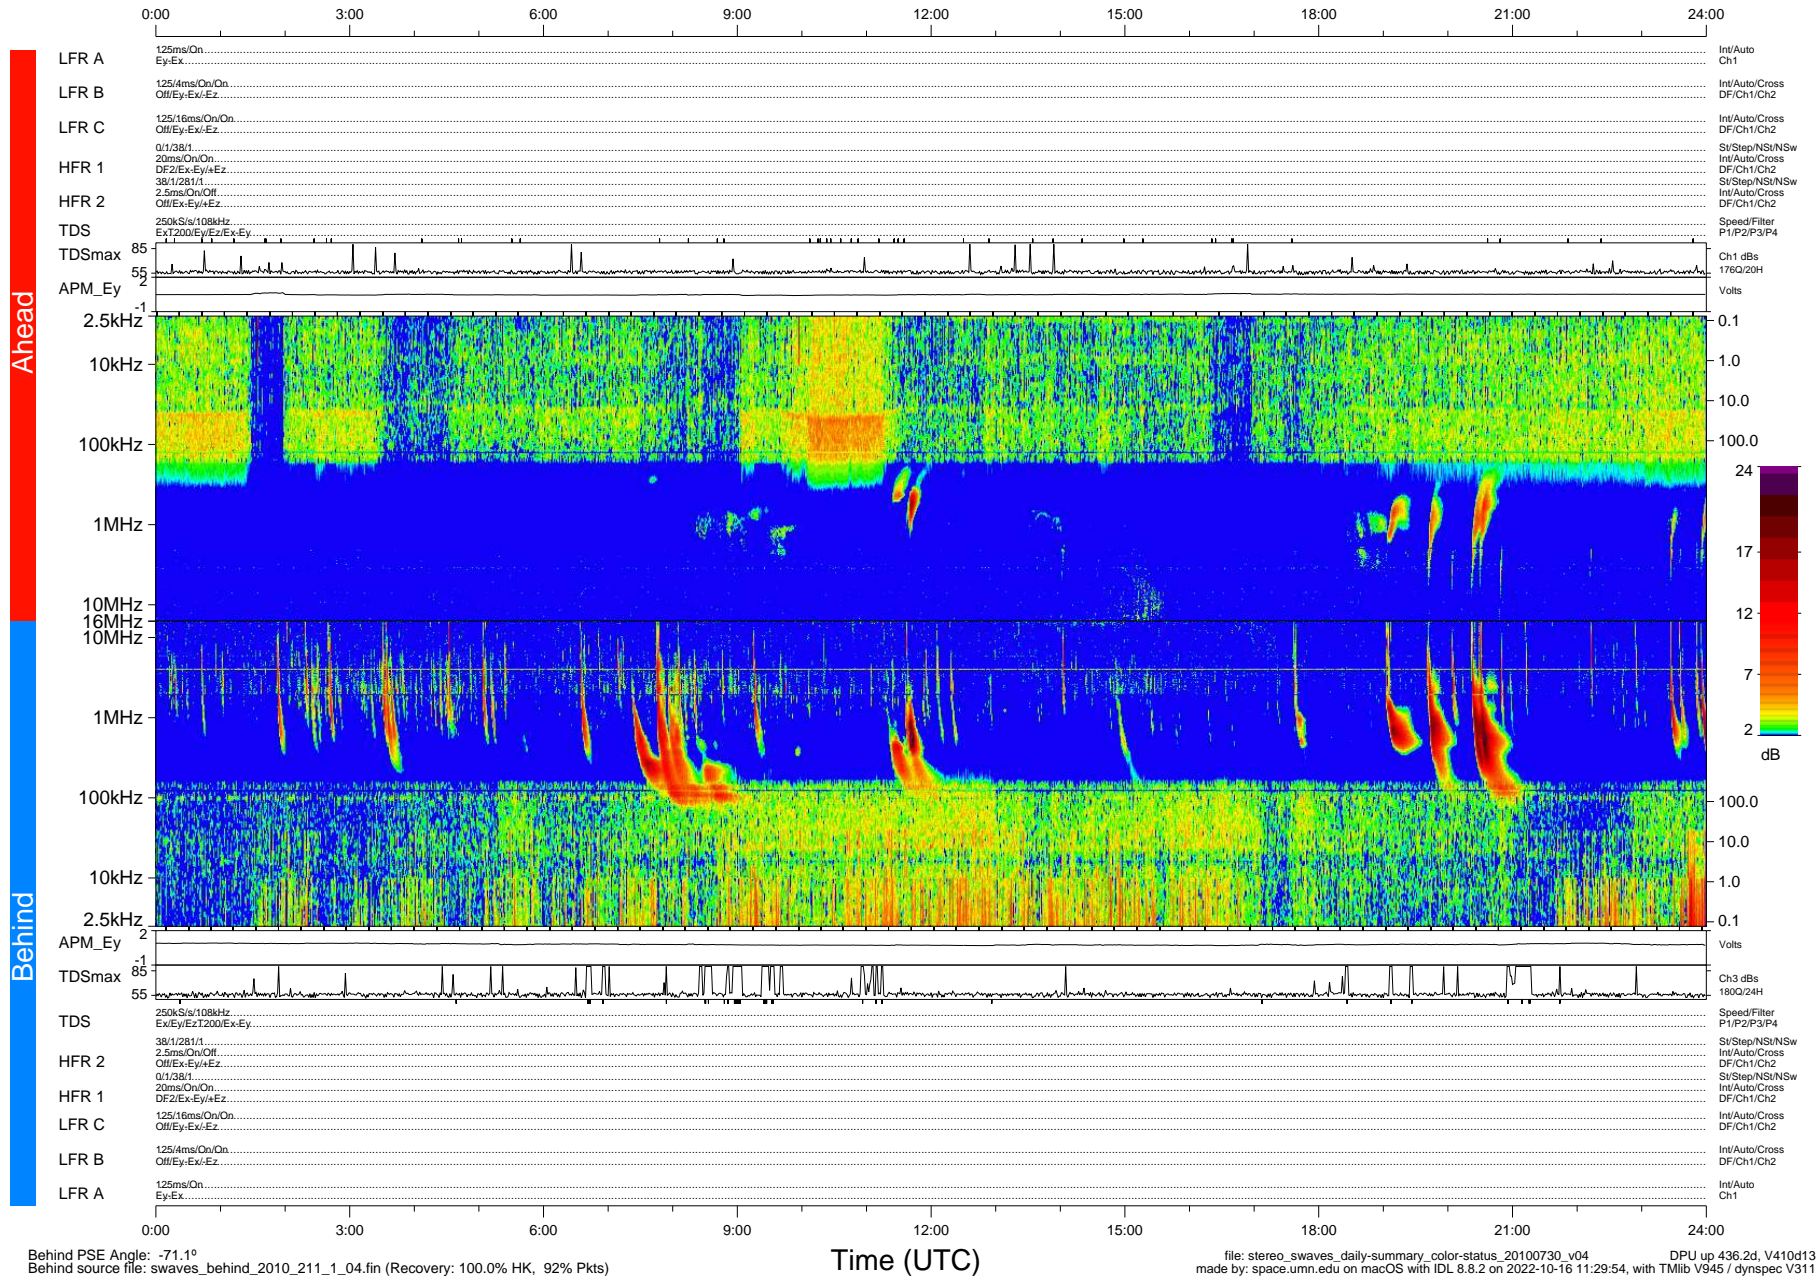

STEREO/WAVES Daily Summary - 30-Jul-2010 (DOY 211)

Ahead source file: swaves_ahead_2010_211_1_04.fin (Recovery: 100.0% HK, 91% Pkts)
Ahead PSE Angle: 78.1°

DPU up 360.4d, V410d12

Behind PSE Angle: -71.1°
Behind source file: swaves_behind_2010_211_1_04.fin (Recovery: 100.0% HK, 92% Pkts)