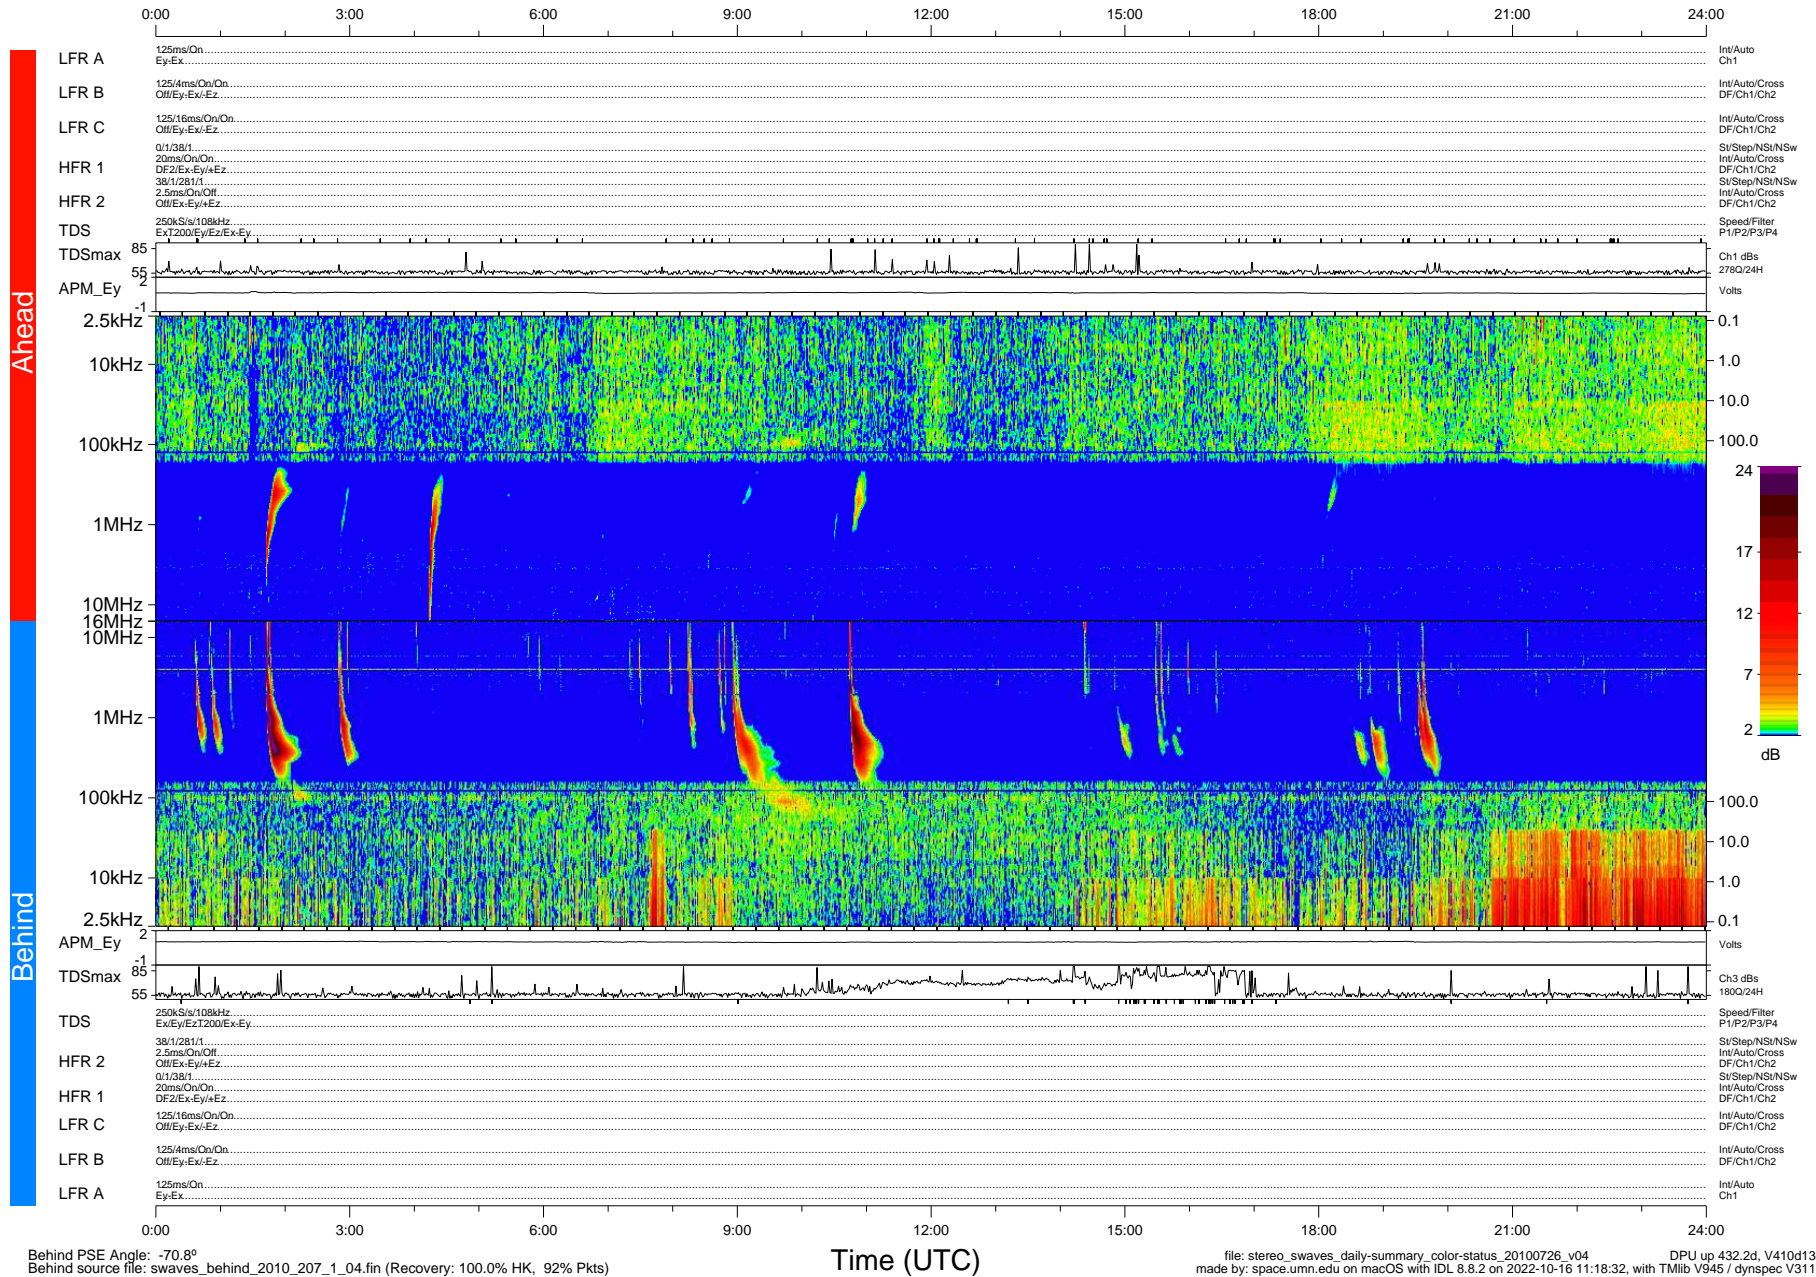

STEREO/WAVES Daily Summary - 26-Jul-2010 (DOY 207)

Ahead source file: swaves_ahead_2010_207_1_04.fin (Recovery: 100.0% HK, 107% Pkts)
Ahead PSE Angle: 77.9°

DPU up 356.4d, V410d12

Behind PSE Angle: -70.8°
Behind source file: swaves_behind_2010_207_1_04.fin (Recovery: 100.0% HK, 92% Pkts)

Time (UTC)