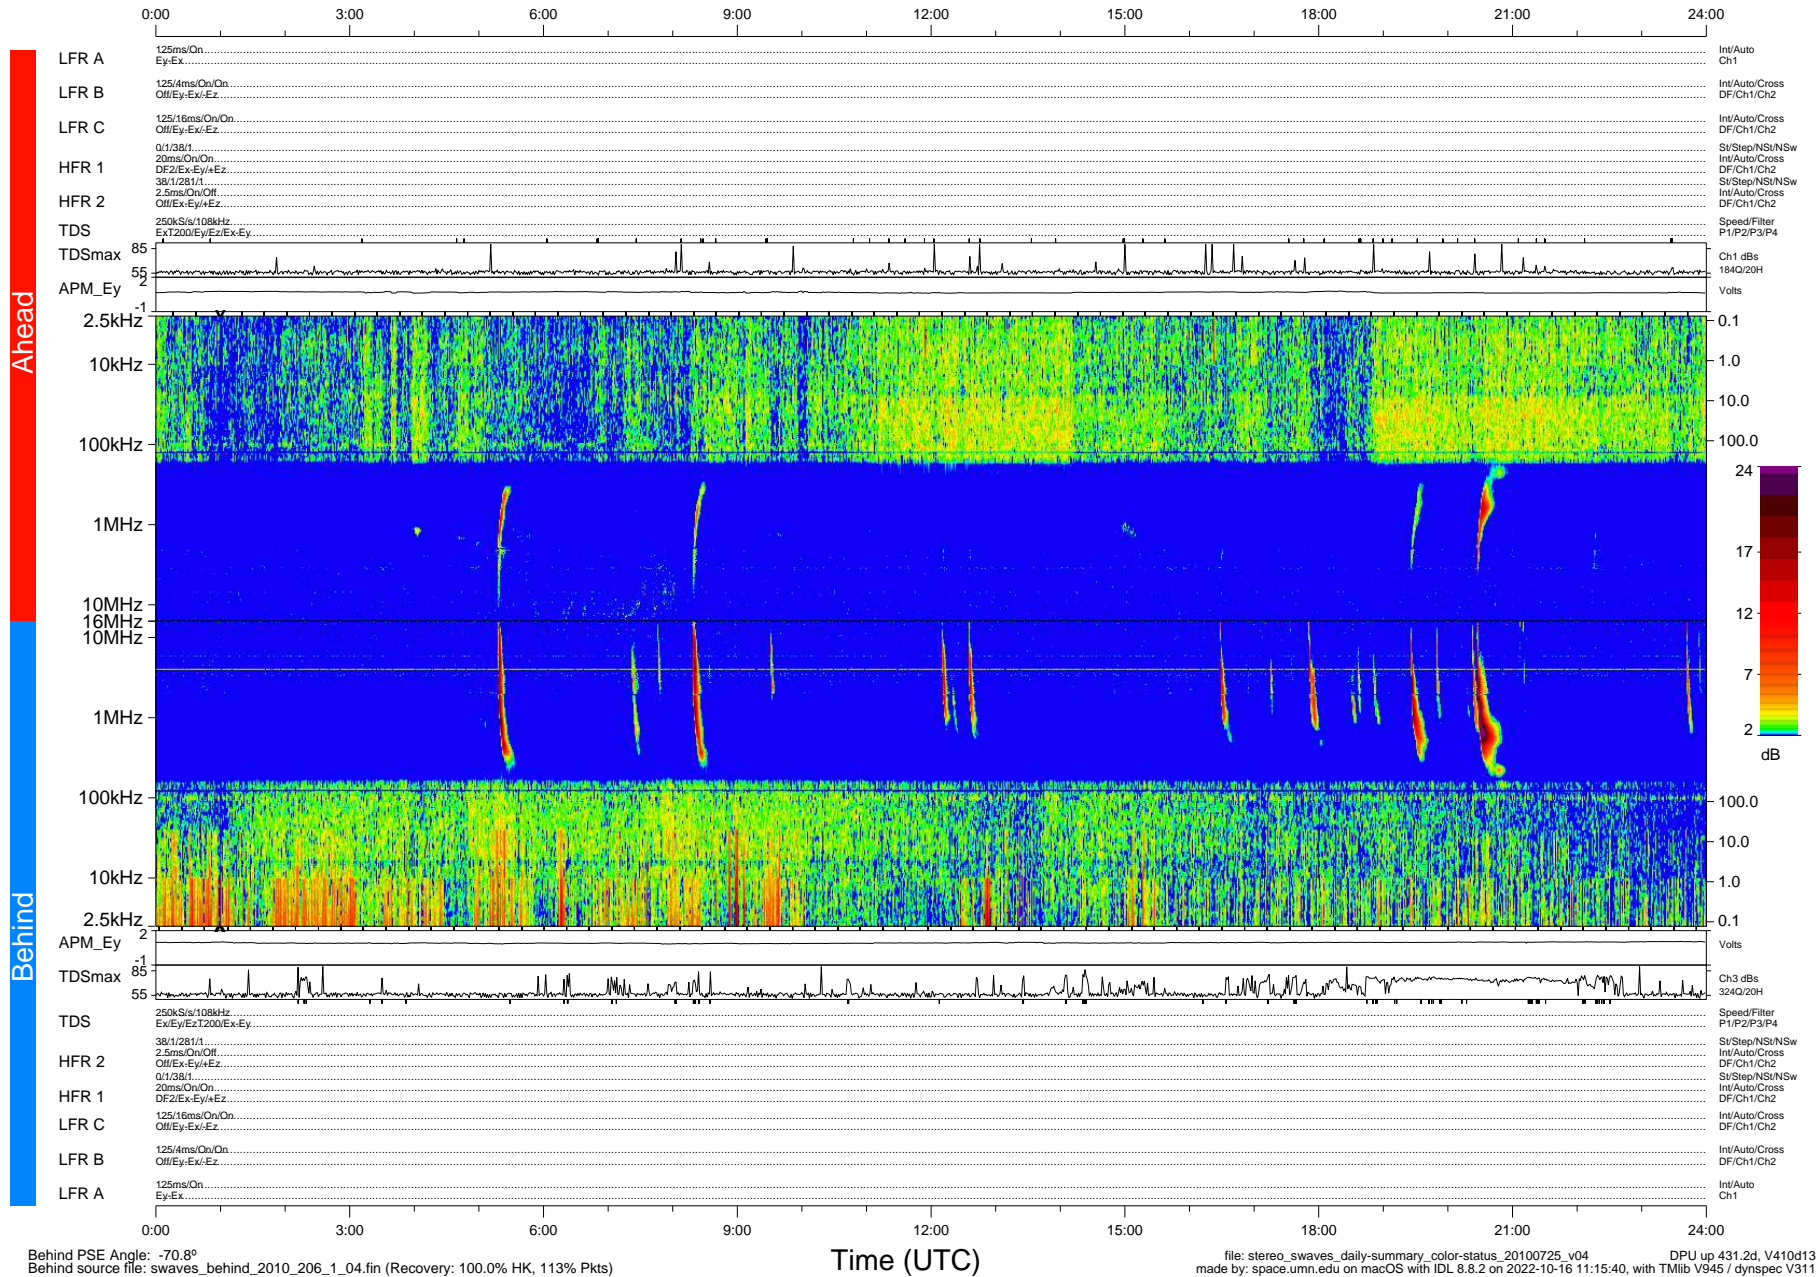

STEREO/WAVES Daily Summary - 25-Jul-2010 (DOY 206)

Ahead source file: swaves_ahead_2010_206_1_04.fin (Recovery: 100.0% HK, 92% Pkts)
Ahead PSE Angle: 77.7°

DPU up 355.4d, V410d12

Behind PSE Angle: -70.8°
Behind source file: swaves_behind_2010_206_1_04.fin (Recovery: 100.0% HK, 113% Pkts)

Time (UTC)