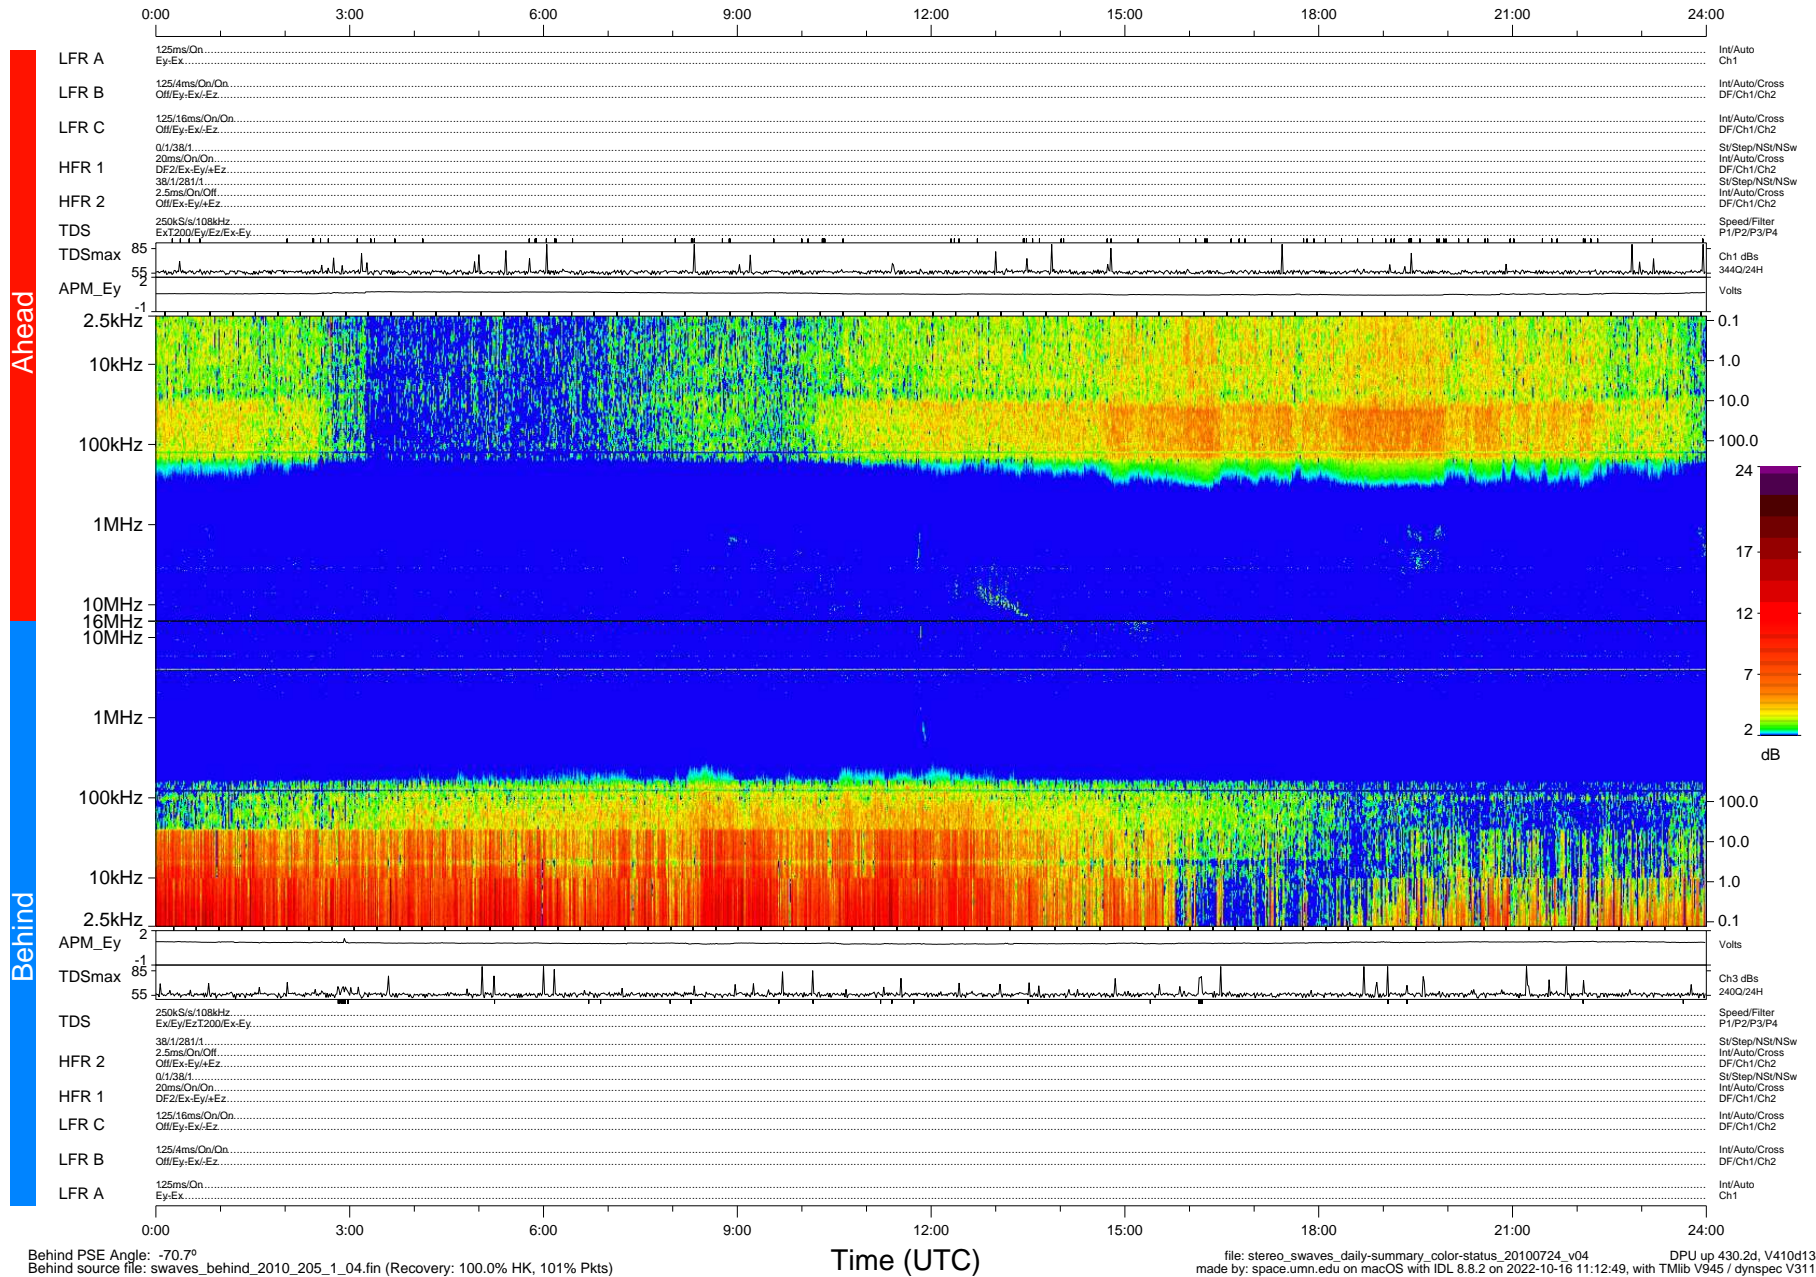

STEREO/WAVES Daily Summary - 24-Jul-2010 (DOY 205)

Ahead source file: swaves_ahead_2010_205_1_04.fin (Recovery: 100.0% HK, 116% Pkts)
 Ahead PSE Angle: 77.7°

DPU up 354.4d, V410d12

Behind PSE Angle: -70.7°
 Behind source file: swaves_behind_2010_205_1_04.fin (Recovery: 100.0% HK, 101% Pkts)

file: stereo_swaves_daily-summary_color-status_20100724_v04
 made by: space.umn.edu on macOS with IDL 8.8.2 on 2022-10-16 11:12:49, with TMLib V945 / dynspec V311

Time (UTC)