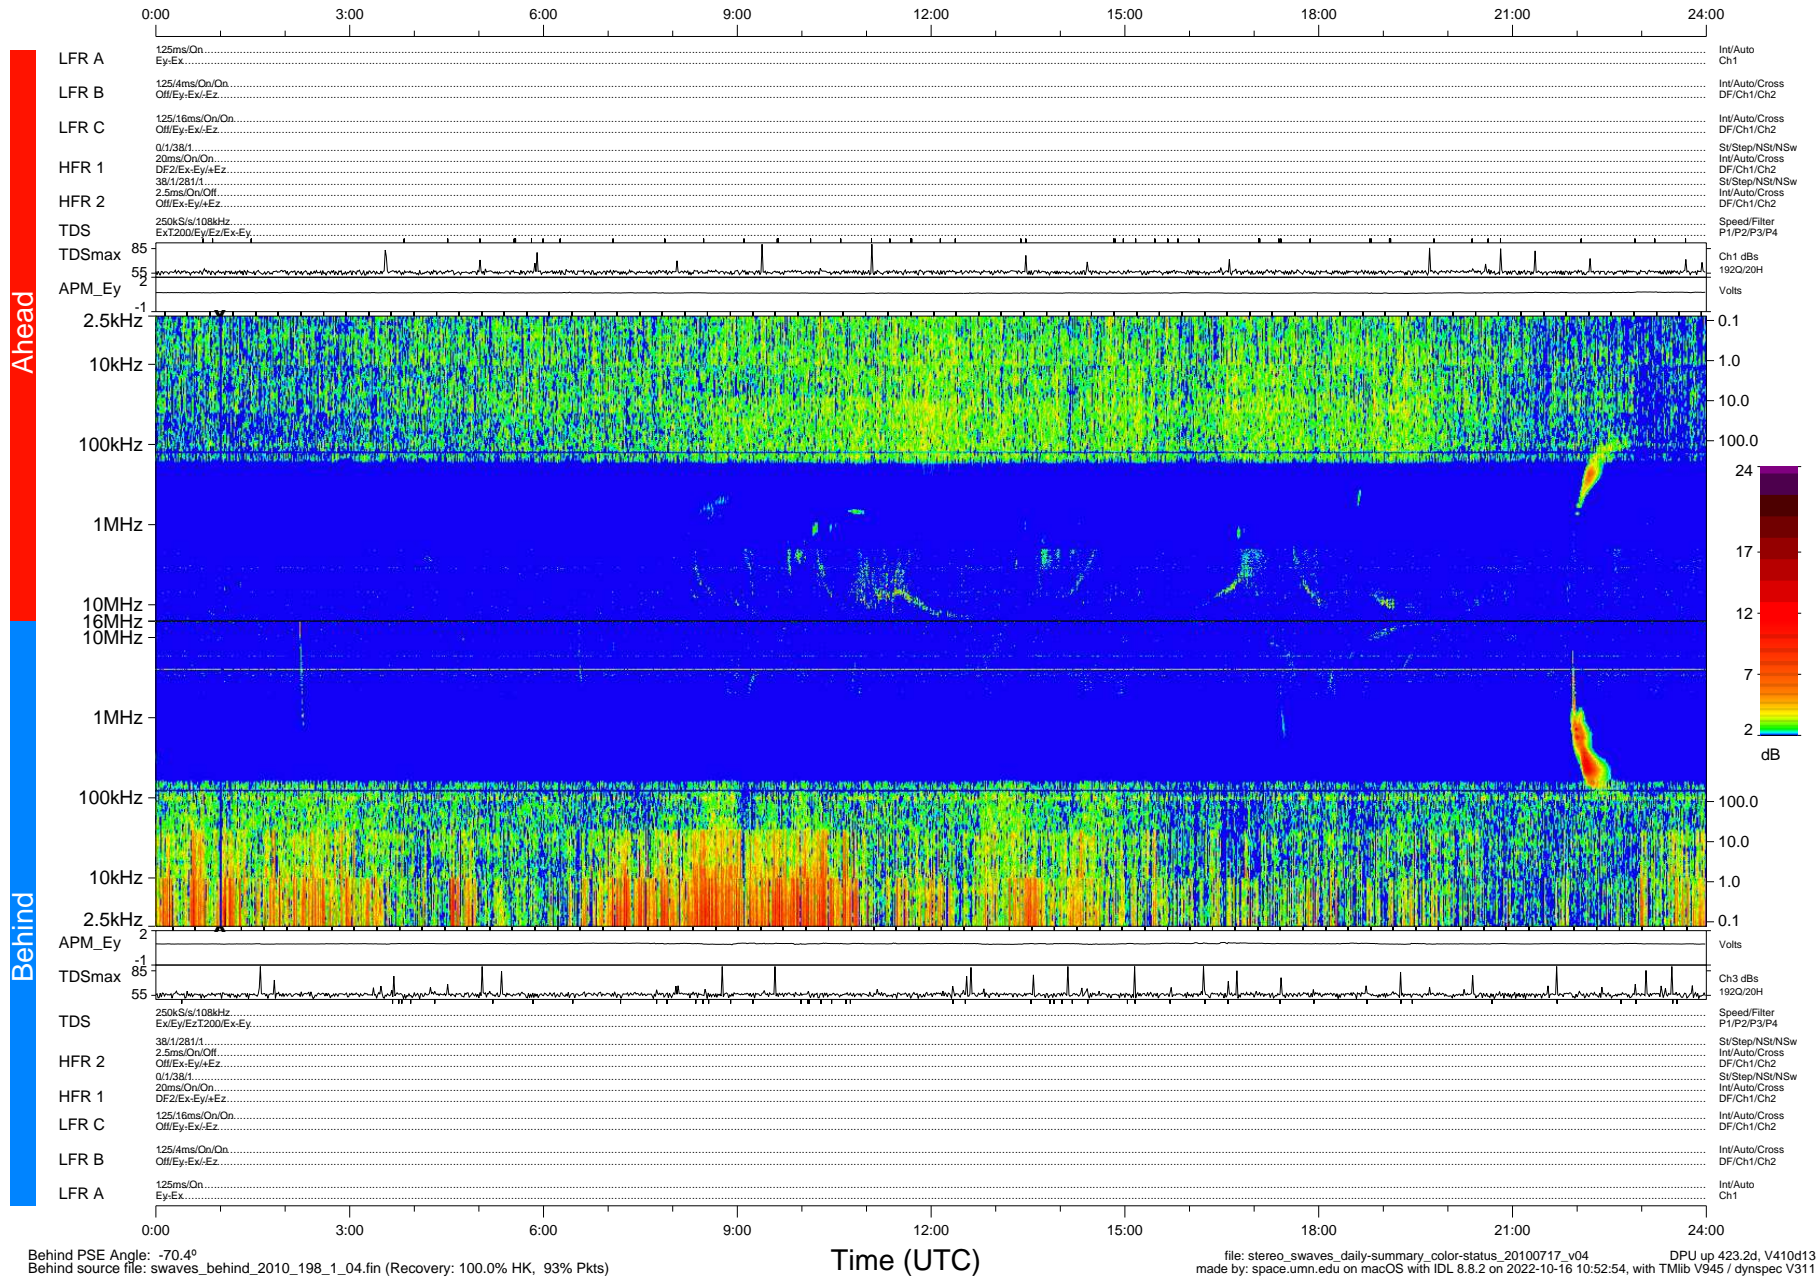

STEREO/WAVES Daily Summary - 17-Jul-2010 (DOY 198)

Ahead source file: swaves_ahead_2010_198_1_04.fin (Recovery: 100.0% HK, 93% Pkts)
Ahead PSE Angle: 77.0°

DPU up 347.4d, V410d12

Behind PSE Angle: -70.4°
Behind source file: swaves_behind_2010_198_1_04.fin (Recovery: 100.0% HK, 93% Pkts)

Time (UTC)