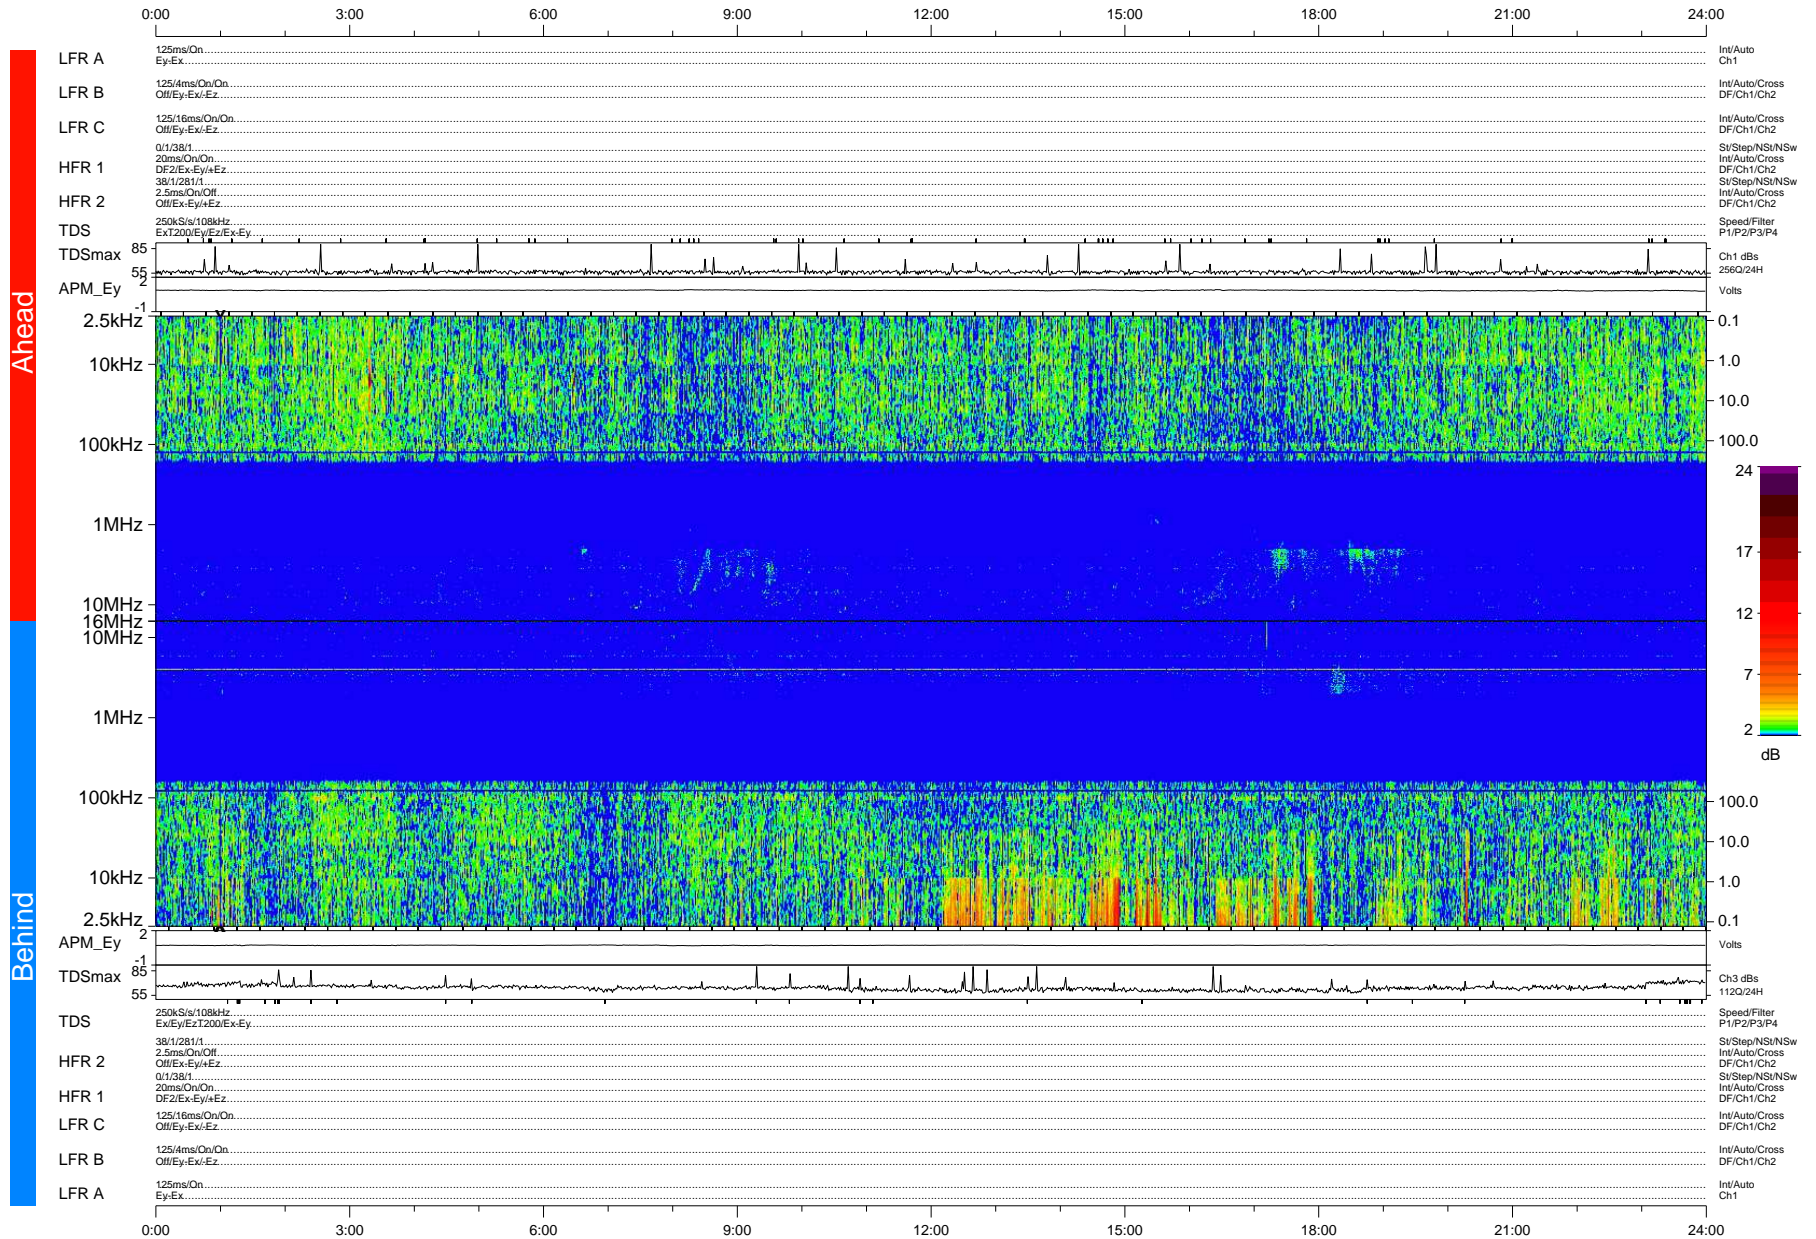

STEREO/WAVES Daily Summary - 07-Jul-2010 (DOY 188)

Ahead source file: swaves_ahead_2010_188_1_04.fin (Recovery: 100.1% HK, 103% Pkts)
Ahead PSE Angle: 76.0°

DPU up 337.4d, V410d12

Behind PSE Angle: -70.1°
Behind source file: swaves_behind_2010_188_1_04.fin (Recovery: 100.0% HK, 82% Pkts)

Time (UTC)