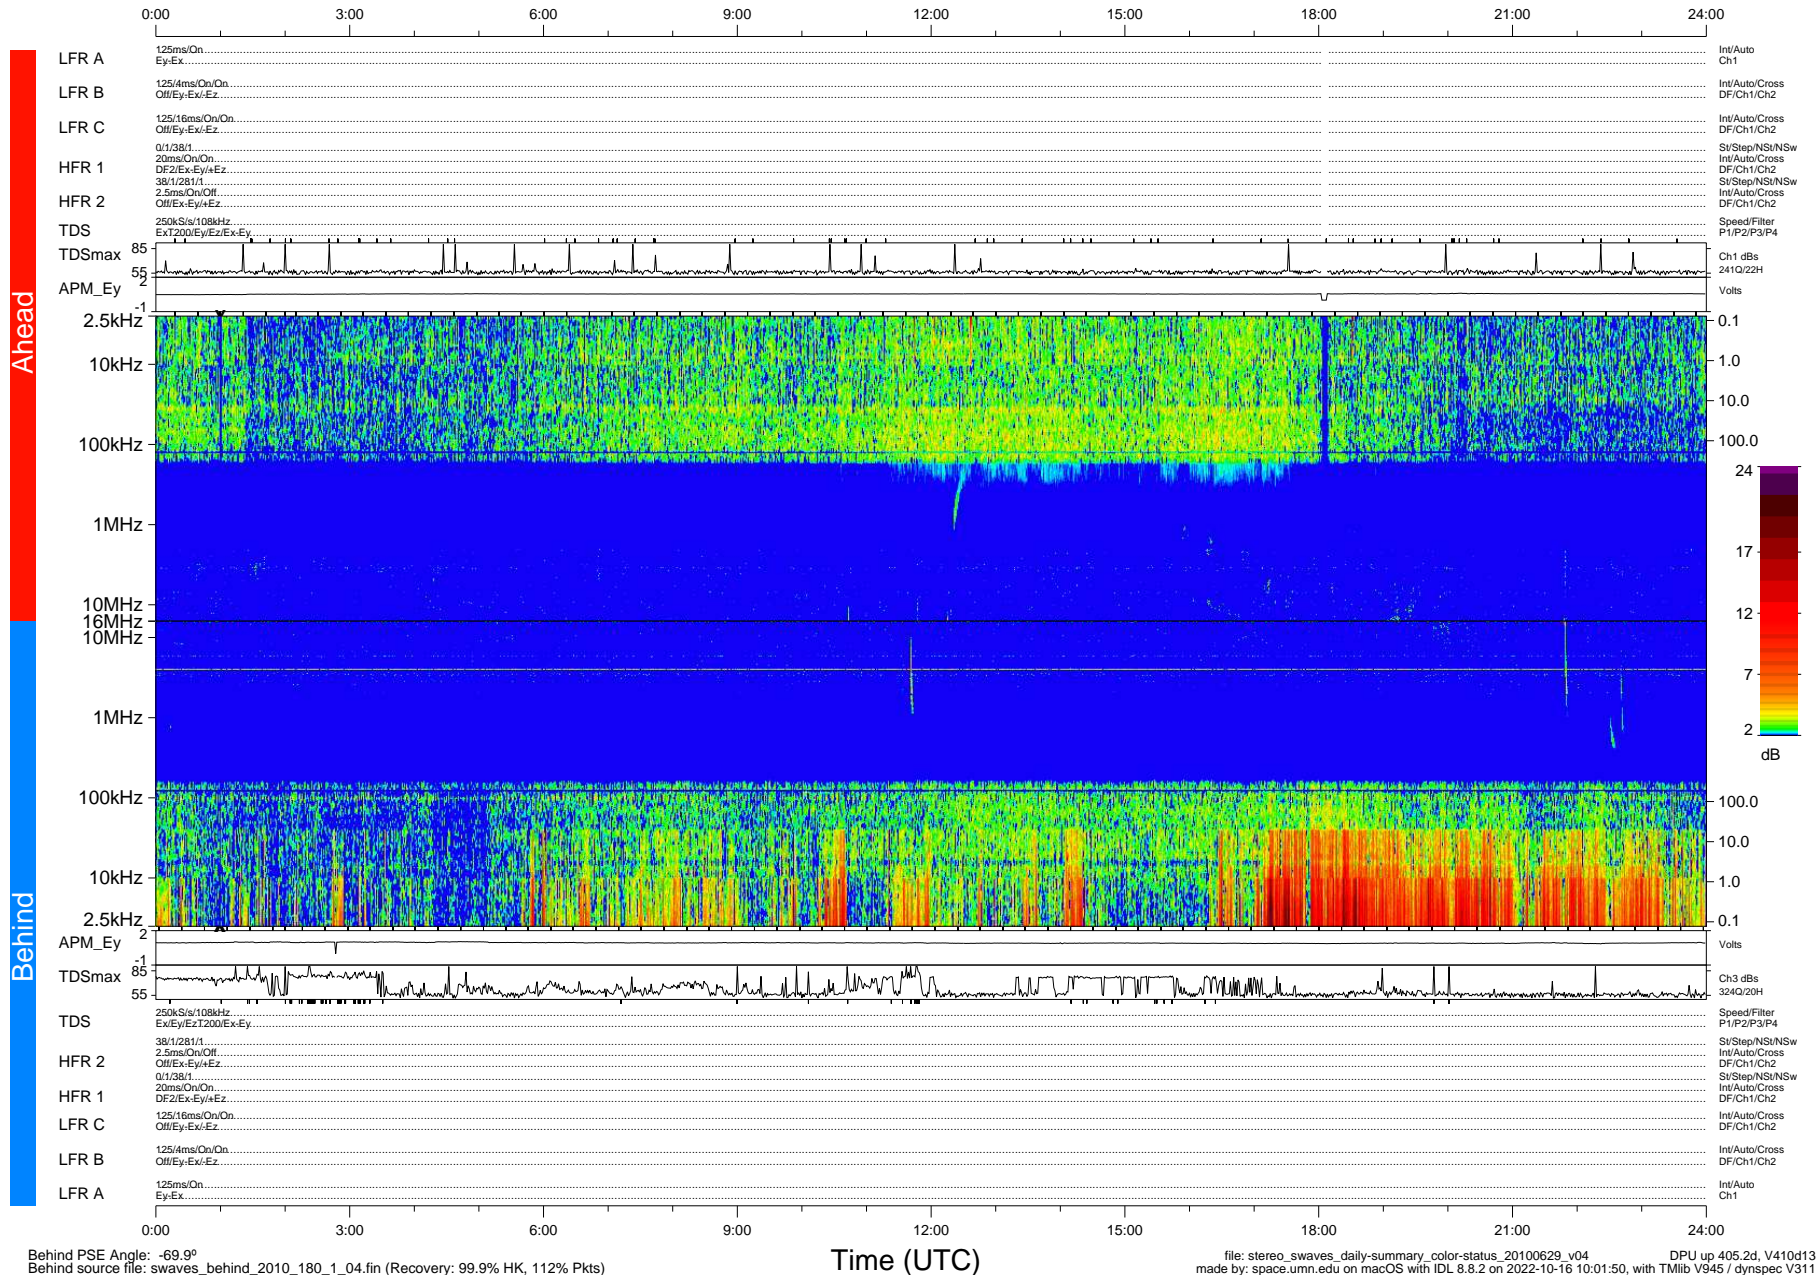

STEREO/WAVES Daily Summary - 29-Jun-2010 (DOY 180)

Ahead source file: swaves_ahead_2010_180_1_04.fin (Recovery: 99.7% HK, 100% Pkts)
Ahead PSE Angle: 75.2°

DPU up 329.4d, V410d12

Behind PSE Angle: -69.9°
Behind source file: swaves_behind_2010_180_1_04.fin (Recovery: 99.9% HK, 112% Pkts)