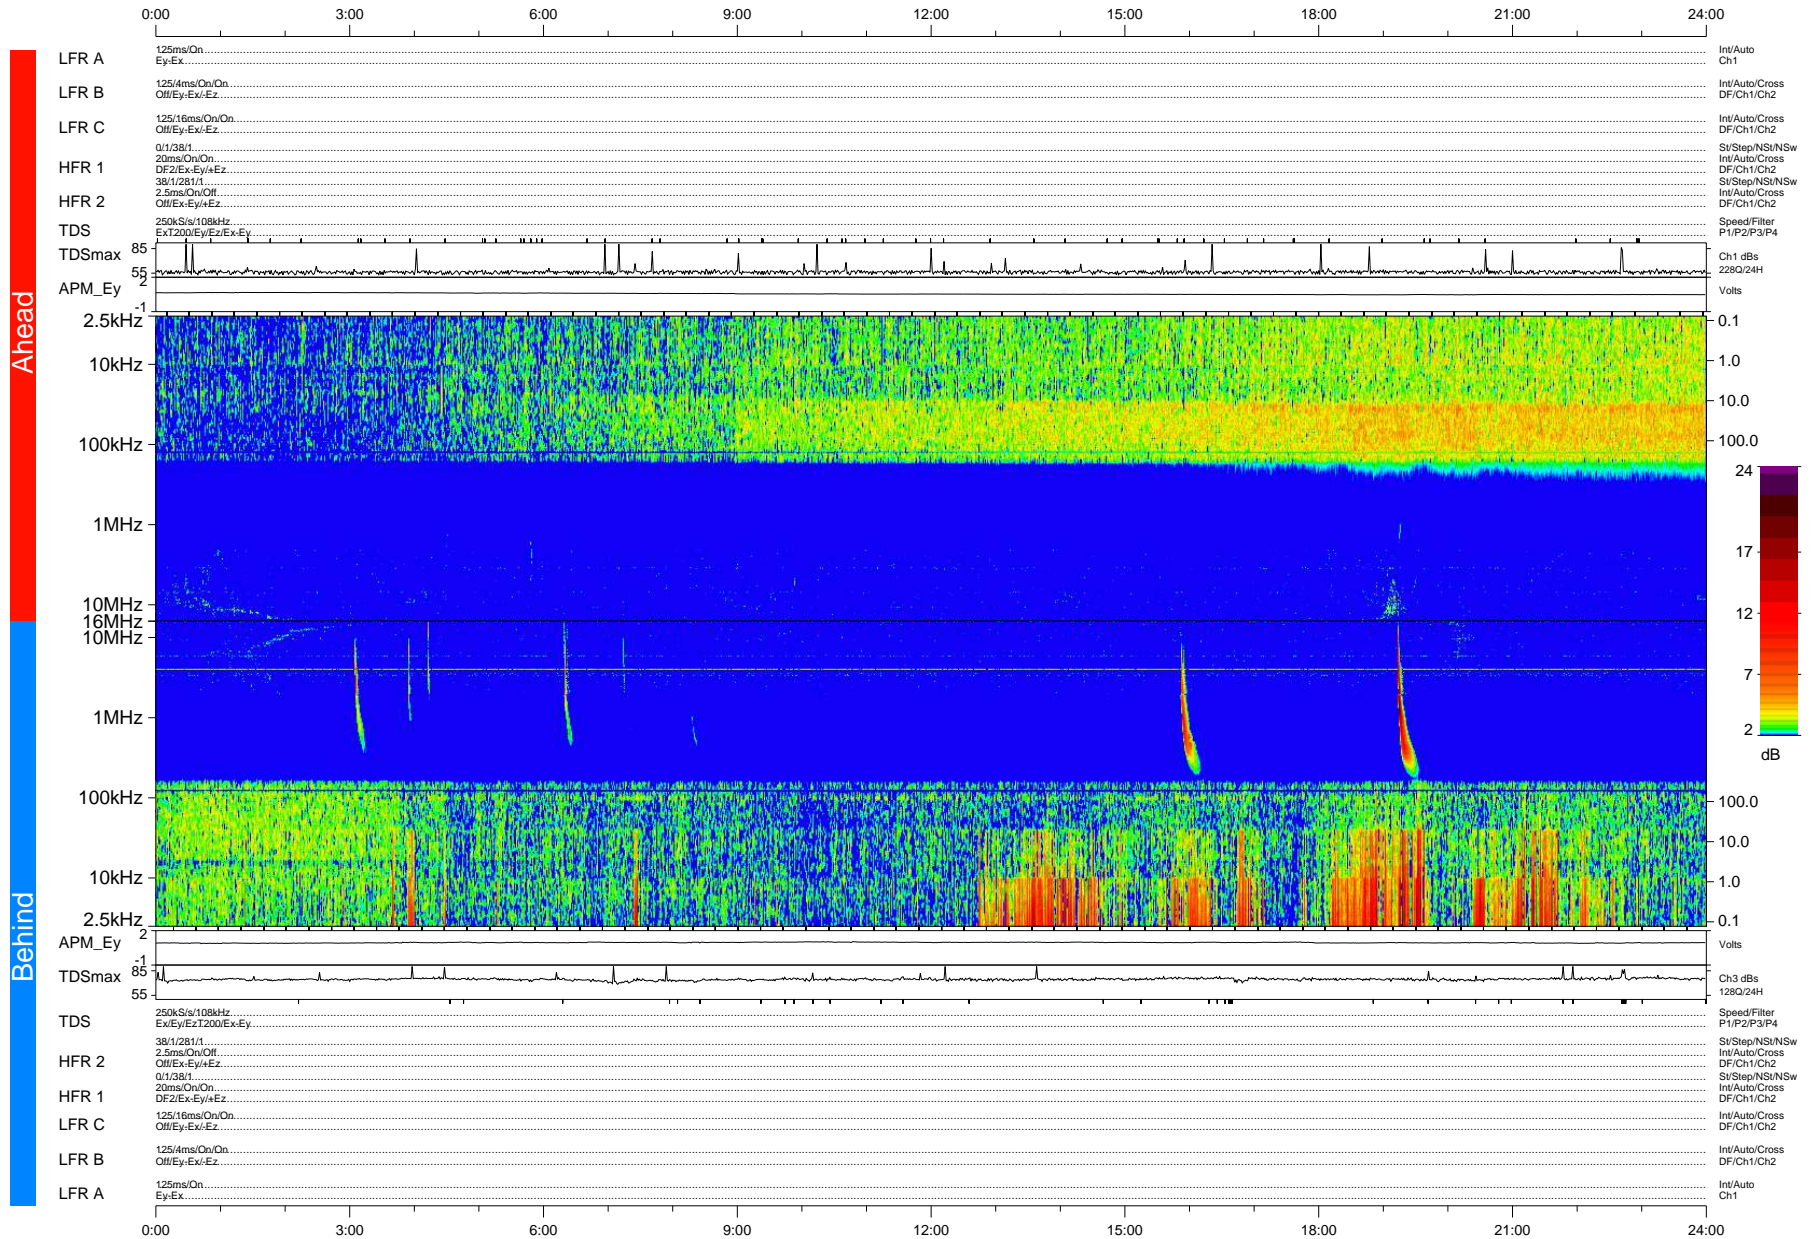

STEREO/WAVES Daily Summary - 28-Jun-2010 (DOY 179)

Ahead source file: swaves_ahead_2010_179_1_04.fin (Recovery: 100.0% HK, 99% Pkts)
 Ahead PSE Angle: 75.1°

DPU up 328.4d, V410d12

Behind PSE Angle: -69.9°
 Behind source file: swaves_behind_2010_179_1_04.fin (Recovery: 100.0% HK, 84% Pkts)

Time (UTC)

file: stereo_swaves_daily-summary_color-status_20100628_v04 DPU up 404.2d, V410d13
 made by: space.umn.edu on macOS with IDL 8.8.2 on 2022-10-16 09:58:58, with TMLib V945 / dynspec V311