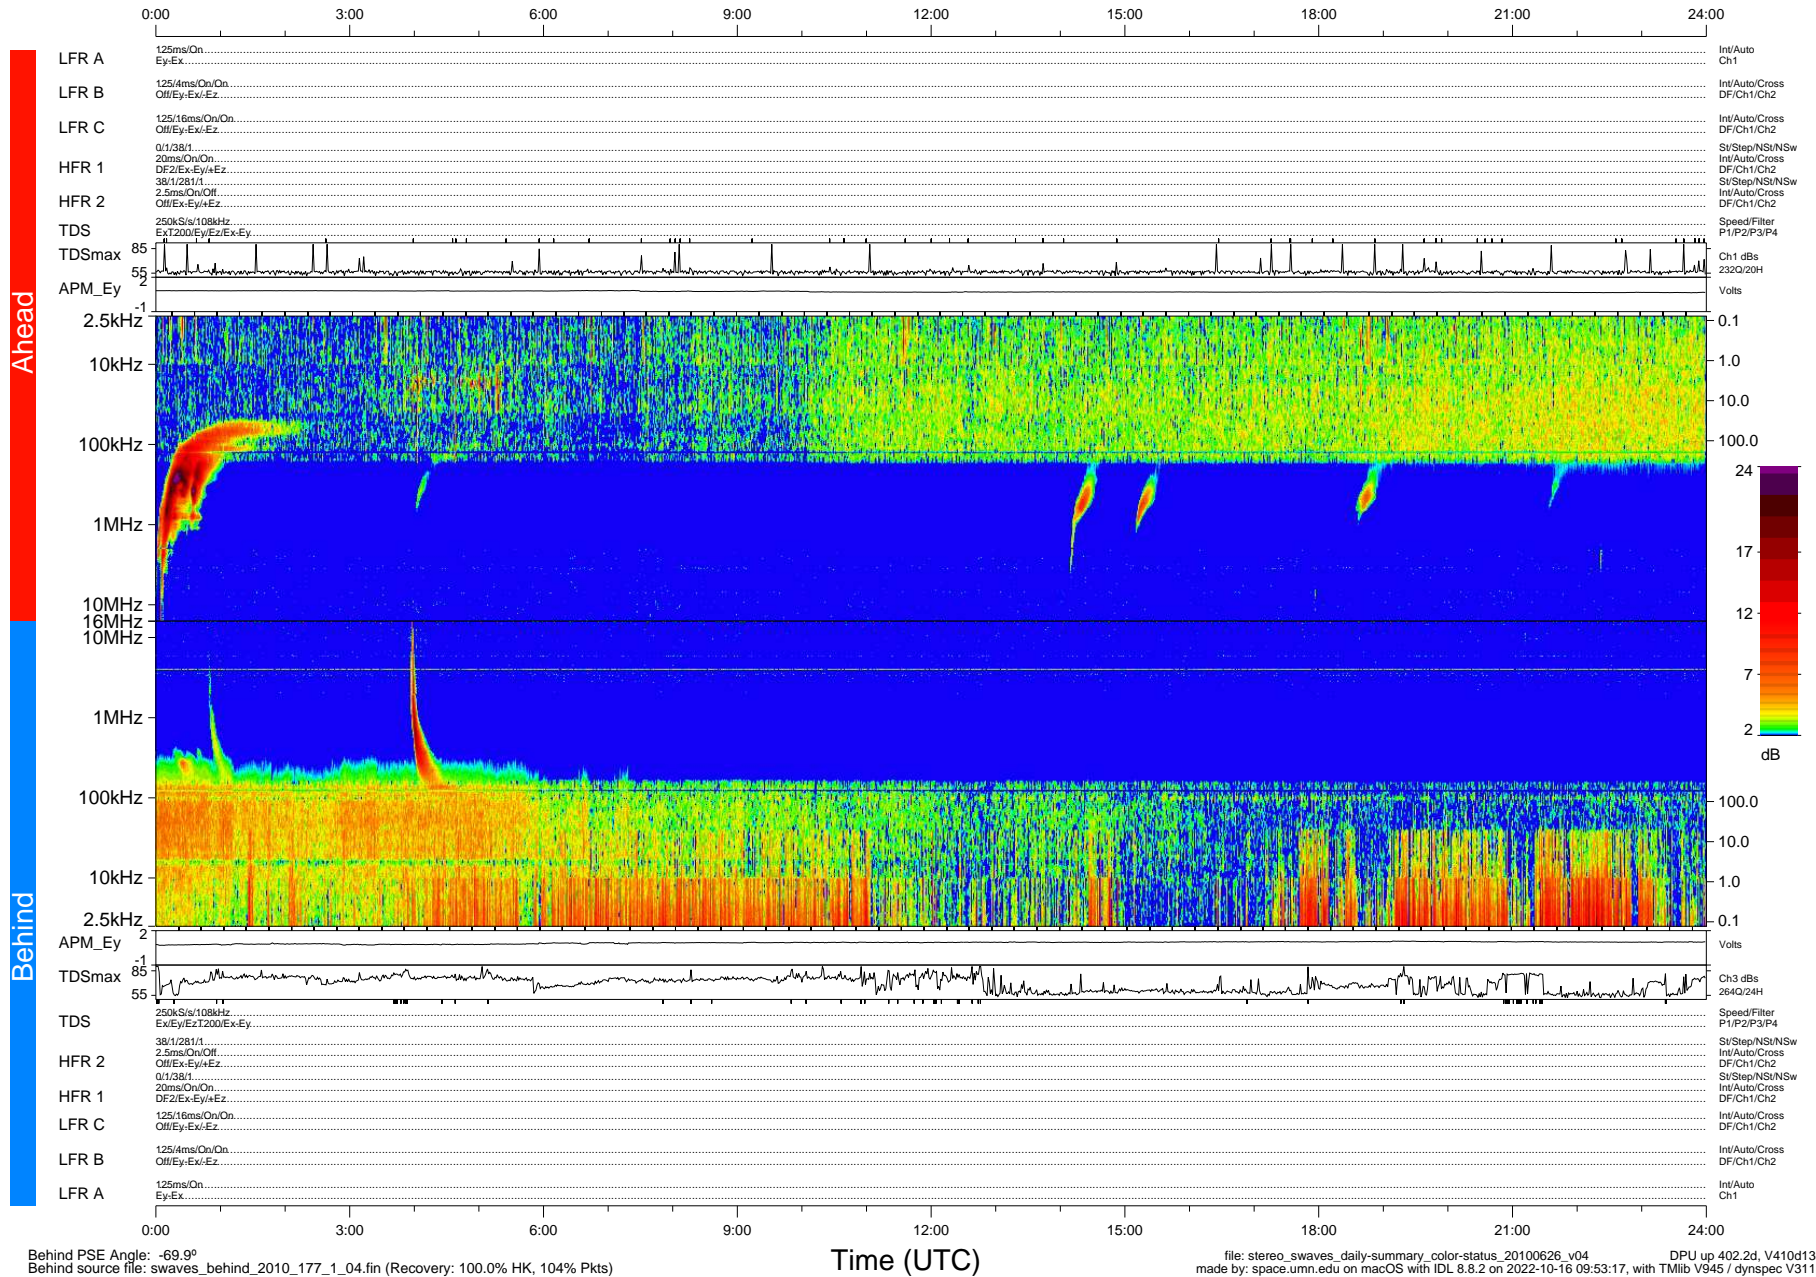

STEREO/WAVES Daily Summary - 26-Jun-2010 (DOY 177)

Ahead source file: swaves_ahead_2010_177_1_04.fin (Recovery: 100.0% HK, 99% Pkts)
Ahead PSE Angle: 74.9°

DPU up 326.4d, V410d12

Behind PSE Angle: -69.9°
Behind source file: swaves_behind_2010_177_1_04.fin (Recovery: 100.0% HK, 104% Pkts)

Time (UTC)