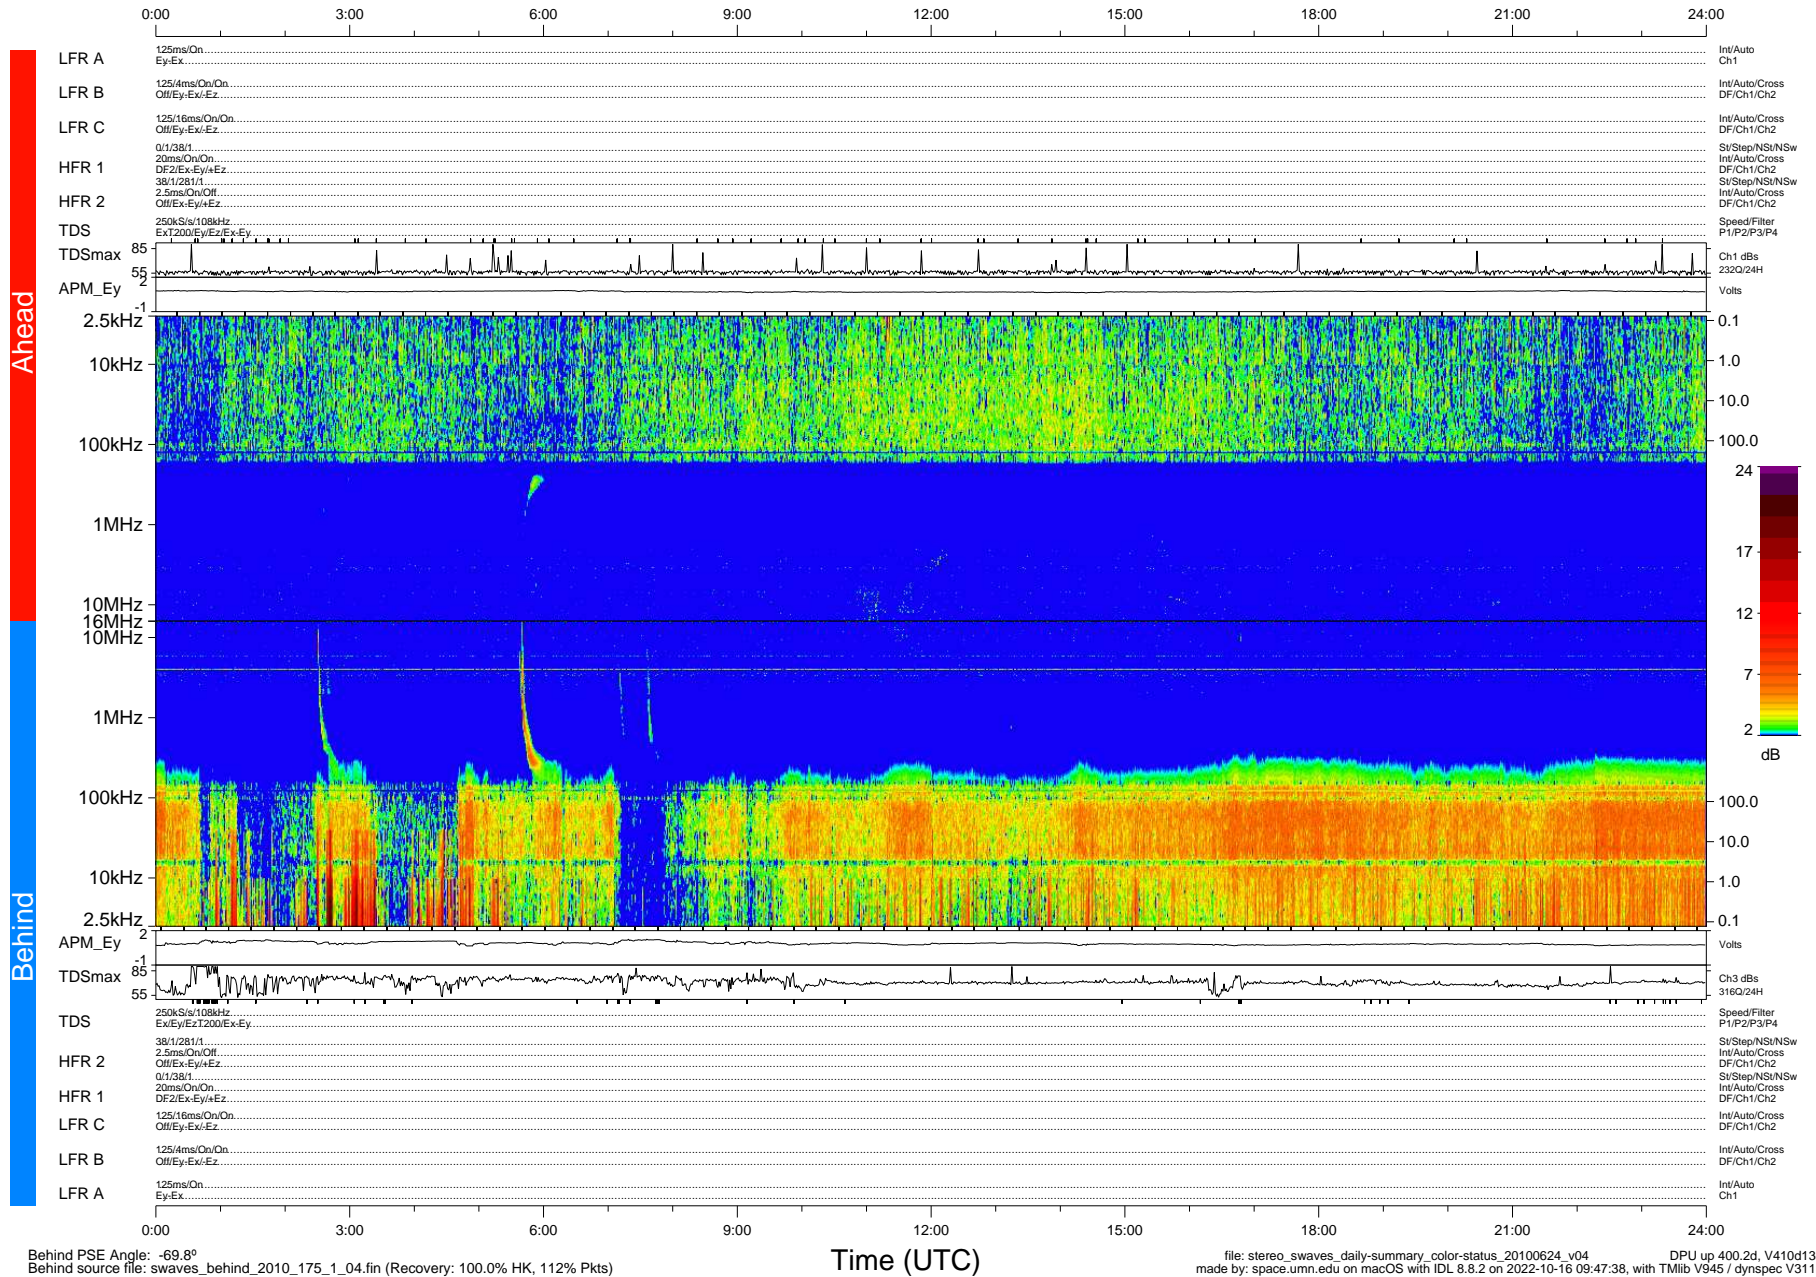

STEREO/WAVES Daily Summary - 24-Jun-2010 (DOY 175)

Ahead source file: swaves_ahead_2010_175_1_04.fin (Recovery: 100.0% HK, 100% Pkts)
Ahead PSE Angle: 74.7°

DPU up 324.4d, V410d12

Behind PSE Angle: -69.8°
Behind source file: swaves_behind_2010_175_1_04.fin (Recovery: 100.0% HK, 112% Pkts)

Time (UTC)