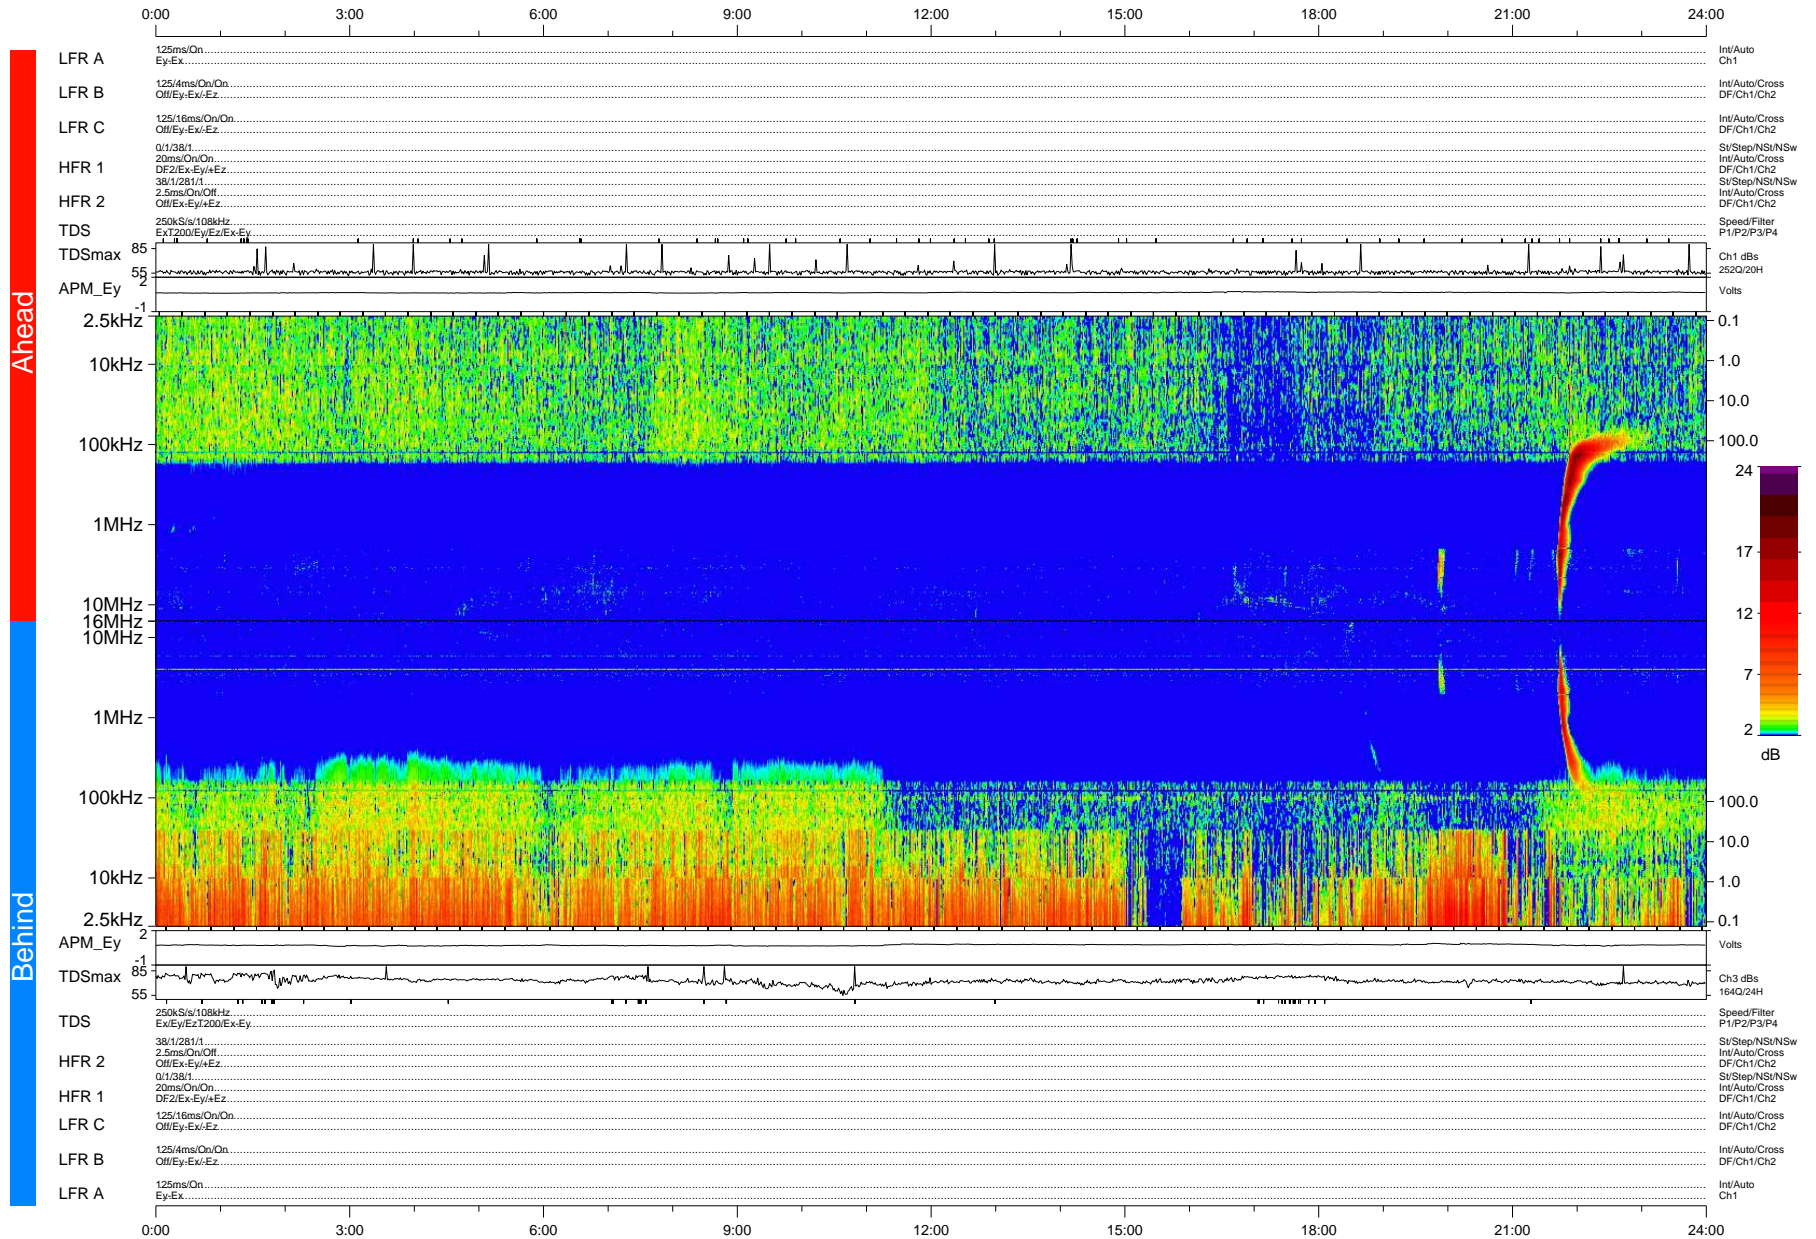

STEREO/WAVES Daily Summary - 22-Jun-2010 (DOY 173)

Ahead source file: swaves_ahead_2010_173_1_04.fin (Recovery: 100.0% HK, 102% Pkts)
Ahead PSE Angle: 74.5°

DPU up 322.4d, V410d12

Behind PSE Angle: -69.8°
Behind source file: swaves_behind_2010_173_1_04.fin (Recovery: 100.0% HK, 90% Pkts)

Time (UTC)