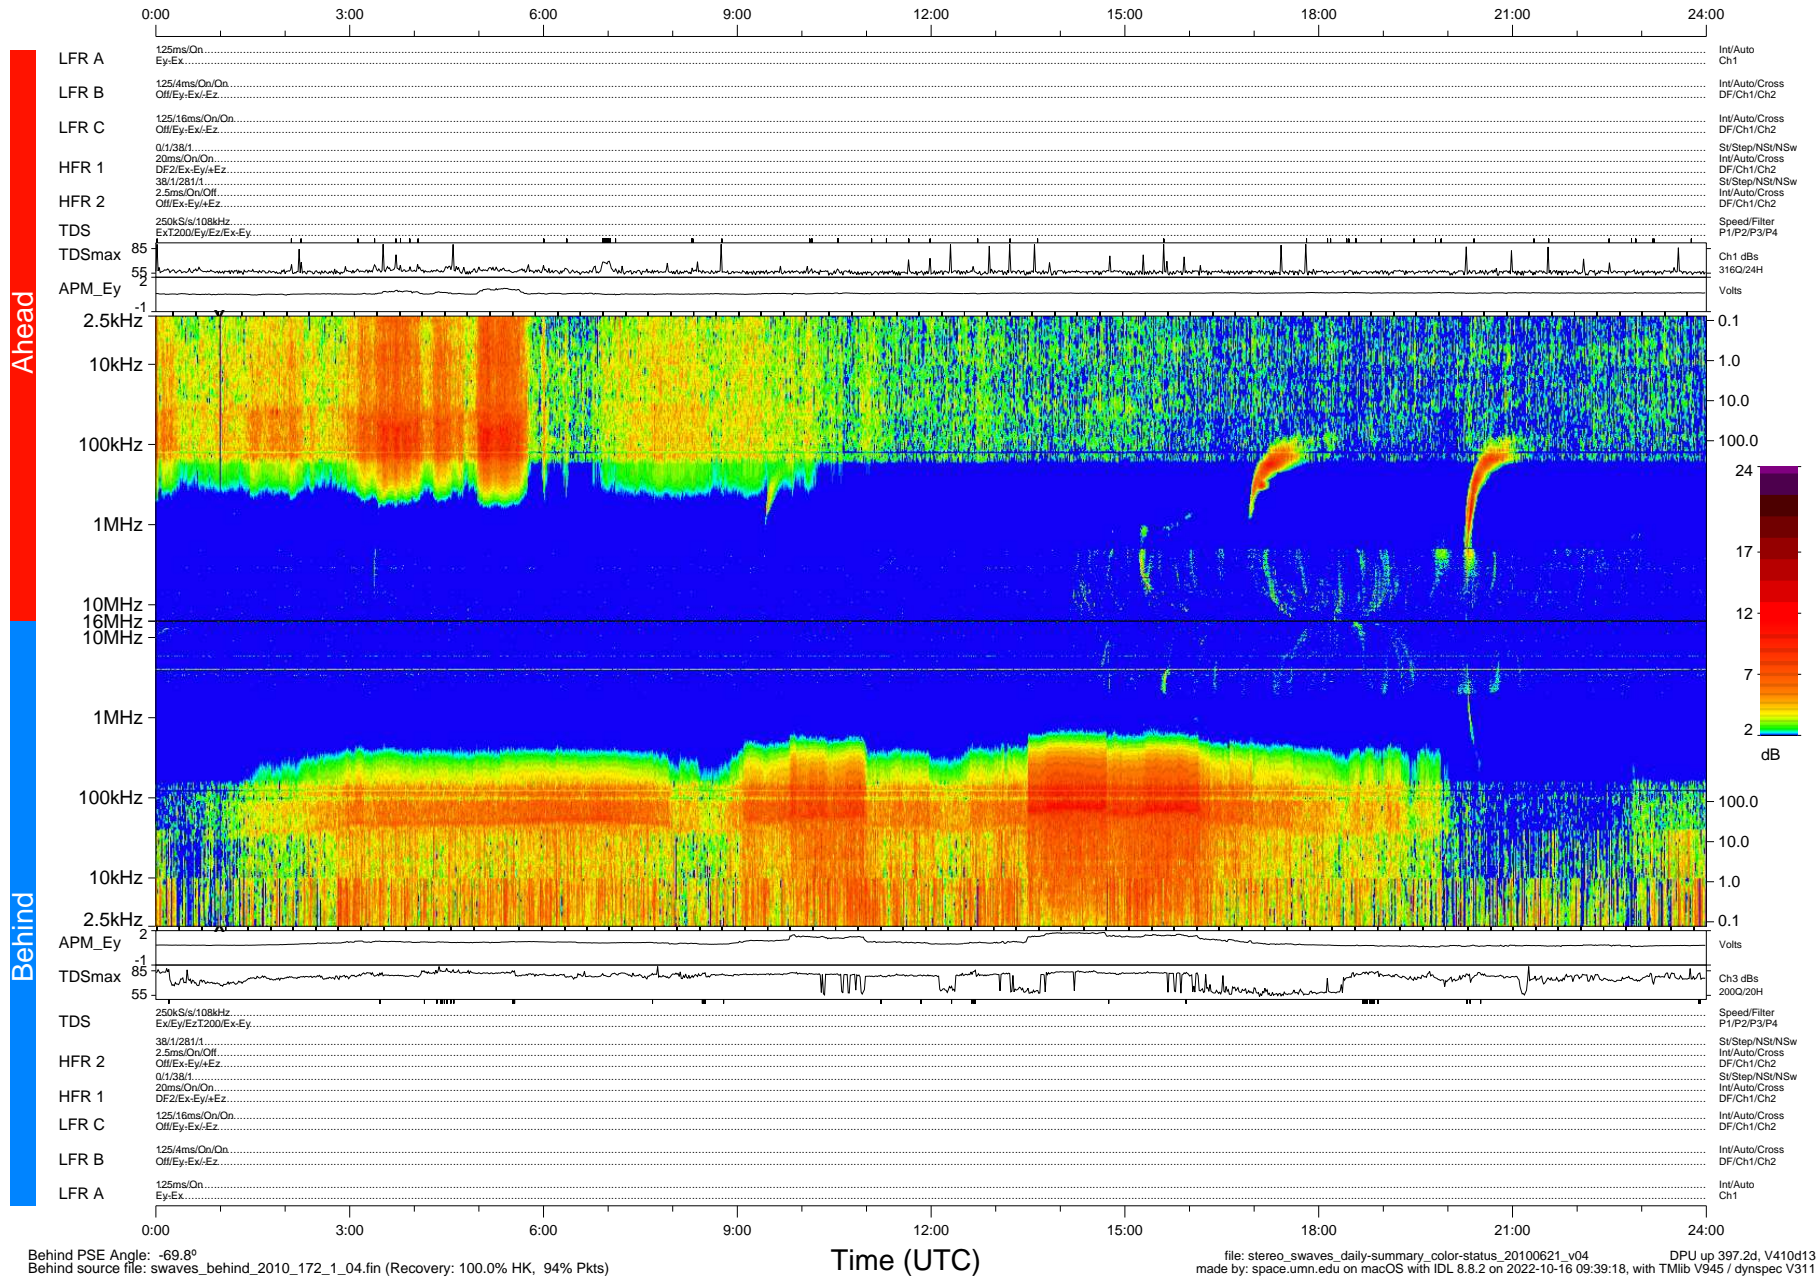

STEREO/WAVES Daily Summary - 21-Jun-2010 (DOY 172)

Ahead source file: swaves_ahead_2010_172_1_04.fin (Recovery: 100.0% HK, 112% Pkts)
 Ahead PSE Angle: 74.5°

DPU up 321.4d, V410d12

Behind PSE Angle: -69.8°
 Behind source file: swaves_behind_2010_172_1_04.fin (Recovery: 100.0% HK, 94% Pkts)

file: stereo_swaves_daily-summary_color-status_20100621_v04
 made by: space.umn.edu on macOS with IDL 8.8.2 on 2022-10-16 09:39:18, with Tmlib V945 / dynspec V311

Time (UTC)

DPU up 397.2d, V410d13